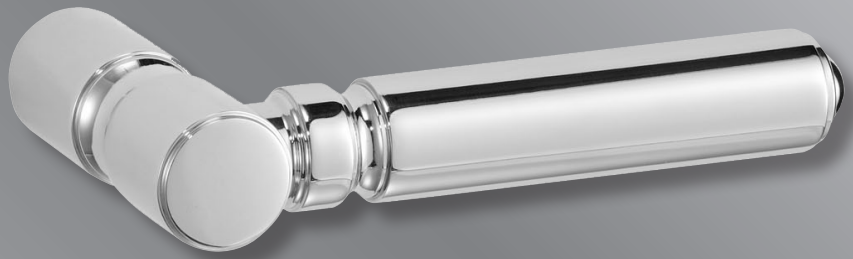

The | MUSÉO | Line

THE Wing and Gothic Levers

Fine art meets function through crafted lines
and flowing curves.

The | MUSÉO® | Line

ASSA ABLOY

Experience a safer
and more open world

The Wing (151) & Gothic (152) levers, are the newest additions to the Muséo® lever collection.

The Wing lever is an ideal option for those seeking dynamic contours regularly found in the Marc Collection, while the Gothic lever is another suitable piece added to the line intuitive shapes featured in the Jackson Collection.

Both levers are compatible with mortise and tubular locks, exit devices, and access control hardware.

Available Finishes

- | | | | | | |
|---|------|--|---|-----|---|
|  | 605 | Bright brass, clear coated |  | 722 | Black oxidized satin bronze, oil rubbed |
|  | 606 | Satin brass, clear coated |  | 618 | Bright nickel plated, clear coated |
|  | 611 | Bright bronze, clear coated |  | 619 | Satin nickel plated, clear coated |
|  | 612 | Satin bronze, clear coated |  | 625 | Bright chrome plated |
|  | 613 | Dark oxidized satin bronze, oil rubbed |  | 626 | Satin chrome plated |
|  | 613E | Dark oxidized satin bronze, equivalent |  | 629 | Bright stainless steel |
|  | 613L | Dark oxidized satin bronze, clear coated |  | 630 | Satin stainless steel |
|  | BSP | Black Suede Powder Coat |  | WSP | White suede powder coat |