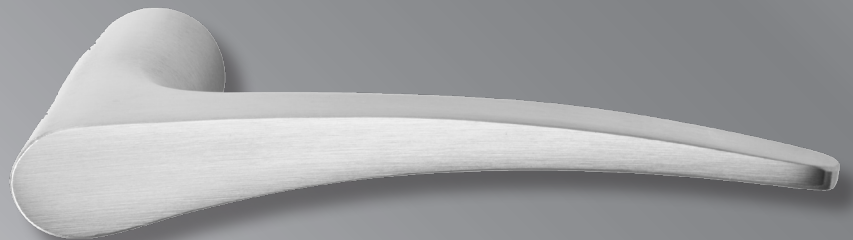

The | MUSÉO | Line

THE Wing and Gothic Levers

Fine art meets function through crafted lines
and flowing curves.

The | MUSÉO® | Line

ASSA ABLOY

Experience a safer
and more open world

The Wing (151) & Gothic (152) levers, are the newest additions to the Muséo® lever collection.

The Wing lever is an ideal option for those seeking dynamic contours regularly found in the Marc Collection, while the Gothic lever is another suitable piece added to the line intuitive shapes featured in the Jackson Collection.