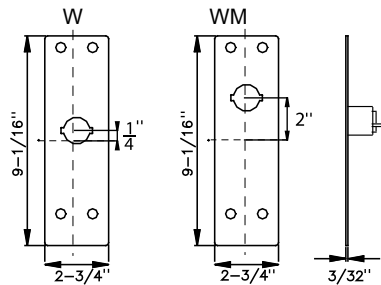

C/CM/CV TRIM (Anti-Microbial Coating available)

01C / 01CM / 01CV 02C / 02CM / 02CV 03C / 03CM / 03CV

W/WM Trim

W/WM Trim not available with 70 and 80 Series

01W / 01WM 03W / 03WM

WS/WSV Trim

WS Trim not available with 30 Series

03WS / 03WSV

WP Trim

WP Trim available with 70/80 Series only

02WP

Z Trim

Z Trim (Vandal Pull) available with 10/20/21 Series only
 *Available in 630 (Brushed Stainless Steel) Only

02Z and 03Z Trims are shipped RHR unless specified LHR

02Z
Specify Handing

03Z
Specify Handing

BHMA Function/Description

- 01 - Exit only, no trim or blank escutcheon
- 02 - Entrance by trim when actuating bar is locked down (dummy trim)
- 03 - Entrance by trim when latch bolt is released by key. Key removable only when locked.

Technical Information

- C and W Trims are Stainless Steel
- WS Trims are Forged Brass
- When ordered with device, trim will match mounting plate specified
- Wide stile trim configured for use with BP1 or BP7 (when ordered with 03 function) - standard on 10, 20/21 Series, BP11 or BP13 (when ordered with 03 function) - standard on 70, 80/81/82/83 Series Call factory for retrofit applications
- Door Thickness - Fits standard 1-3/4" - 2-1/4" doors (for other door thicknesses contact factory)