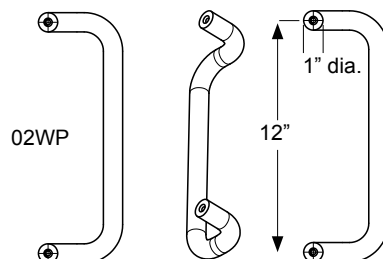

WIDE STILE

OUTSIDE PULL & PLATE TRIM DESIGNS

Assorted outside trims provide security for all types of installations. Built to be as durable as the panic devices, these heavy-duty trims will stand up to heavy use and abuse. The versatile design of the trims, combined with the device mounting plate, makes changing functions as simple as replacing the outside trim. This can easily be done without removing the exit device from the door. Wide stile trims can be used on 10 Series Rim and 20 and 21 Series Surface Vertical Rods. Add M to most trims for use with 30 Series Mortise devices. Add V to most trims for use with 70, 71, 80, 81, 82 and 83 Series Concealed Vertical Rod devices. Detex uses the BHMA functions/descriptions for all trims.

03WS / 03WSV

WP Trim

WP Trim available with 70/80 Series only

02WP

Z Trim

Z Trim (Vandal Pull) available with 10/20/21 Series only
 *Available in 630 (Brushed Stainless Steel) Only

02Z and 03Z Trims are shipped RHR unless specified LHR

02Z
Specify Handing

03Z
Specify Handing

BHMA Function/Description

- 01 - Exit only, no trim or blank escutcheon
- 02 - Entrance by trim when actuating bar is locked down (dummy trim)
- 03 - Entrance by trim when latch bolt is released by key. Key removable only when locked.

Technical Information

- C and W Trims are Stainless Steel
- WS Trims are Forged Brass
- When ordered with device, trim will match mounting plate specified
- Wide stile trim configured for use with BP1 or BP7 (when ordered with 03 function) - standard on 10, 20/21 Series, BP11 or BP13 (when ordered with 03 function) - standard on 70, 80/81/82/83 Series Call factory for retrofit applications
- Door Thickness - Fits standard 1-3/4" - 2-1/4" doors (for other door thicknesses contact factory)