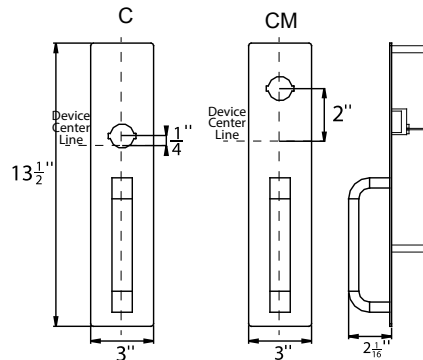

WIDE STILE

OUTSIDE PULL & PLATE TRIM DESIGNS

Assorted outside trims provide security for all types of installations. Built to be as durable as the panic devices, these heavy-duty trims will stand up to heavy use and abuse. The versatile design of the trims, combined with the device mounting plate, makes changing functions as simple as replacing the outside trim. This can easily be done without removing the exit device from the door. Wide stile trims can be used on 10 Series Rim and 20 and 21 Series Surface Vertical Rods. Add M to most trims for use with 30 Series Mortise devices. Add V to most trims for use with 70, 71, 80, 81, 82 and 83 Series Concealed Vertical Rod devices. Detex uses the BHMA functions/descriptions for all trims.

C/CM/CV TRIM (Anti-Microbial Coating available)

01C / 01CM / 01CV 02C / 02CM / 02CV 03C / 03CM / 03CV

W/WM Trim

W/WM Trim not available with 70 and 80 Series

01W / 01WM 03W / 03WM

WS/WSV Trim

WS Trim not available with 30 Series

02Z
Specify Handing

03Z
Specify Handing

BHMA Function/Description

- 01 - Exit only, no trim or blank escutcheon
- 02 - Entrance by trim when actuating bar is locked down (dummy trim)
- 03 - Entrance by trim when latch bolt is released by key. Key removable only when locked.

Technical Information

- C and W Trims are Stainless Steel
- WS Trims are Forged Brass
- When ordered with device, trim will match mounting plate specified
- Wide stile trim configured for use with BP1 or BP7 (when ordered with 03 function) - standard on 10, 20/21 Series, BP11 or BP13 (when ordered with 03 function) - standard on 70, 80/81/82/83 Series Call factory for retrofit applications
- Door Thickness - Fits standard 1-3/4" - 2-1/4" doors (for other door thicknesses contact factory)