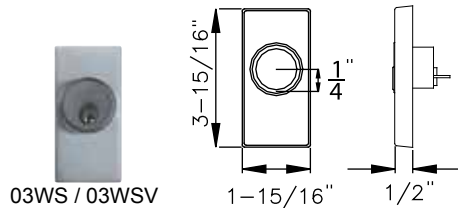

WIDE STILE

OUTSIDE PULL & PLATE TRIM DESIGNS

Assorted outside trims provide security for all types of installations. Built to be as durable as the panic devices, these heavy-duty trims will stand up to heavy use and abuse. The versatile design of the trims, combined with the device mounting plate, makes changing functions as simple as replacing the outside trim. This can easily be done without removing the exit device from the door. Wide stile trims can be used on 10 Series Rim and 20 and 21 Series Surface Vertical Rods. Add M to most trims for use with 30 Series Mortise devices. Add V to most trims for use with 70, 71, 80, 81, 82 and 83 Series Concealed Vertical Rod devices. Detex uses the BHMA functions/descriptions for all trims.

C/CM/CV TRIM (Anti-Microbial Coating available)

01C / 01CM / 01CV 02C / 02CM / 02CV 03C / 03CM / 03CV

W/WM Trim

W/WM Trim not available with 70 and 80 Series

01W / 01WM 03W / 03WM

WS/WSV Trim

WS Trim not available with 30 Series

02Z
Specify Handing

03Z
Specify Handing

BHMA Function/Description

- 01 - Exit only, no trim or blank escutcheon
- 02 - Entrance by trim when actuating bar is locked down (dummy trim)
- 03 - Entrance by trim when latch bolt is released by key. Key removable only when locked.