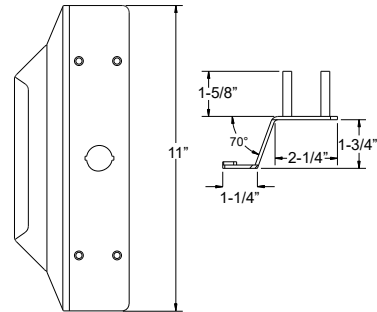

02Z
Specify Handing

03Z
Specify Handing

BHMA Function/Description

- 01 - Exit only, no trim or blank escutcheon
- 02 - Entrance by trim when actuating bar is locked down (dummy trim)
- 03 - Entrance by trim when latch bolt is released by key. Key removable only when locked.

Technical Information

- C and W Trims are Stainless Steel
- WS Trims are Forged Brass
- When ordered with device, trim will match mounting plate specified
- Wide stile trim configured for use with BP1 or BP7 (when ordered with 03 function) - standard on 10, 20/21 Series, BP11 or BP13 (when ordered with 03 function) - standard on 70, 80/81/82/83 Series Call factory for retrofit applications
- Door Thickness - Fits standard 1-3/4" - 2-1/4" doors (for other door thicknesses contact factory)