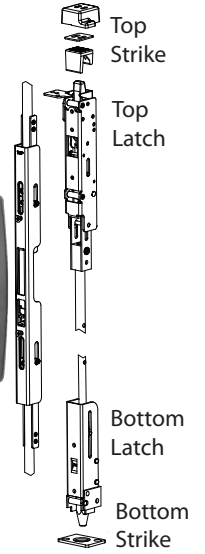

Benefits

- Tough and durable design for years of trouble-free service in high-use, high-abuse environments
- Minimal door prep saves time and money
- Fast and easy installation saves time and money
- Heavy duty angled end cap deflects damage away from device
- Except for 03WSV, outside trims are easily changed or rekeyed without removing device from door

Features

- 6-position multi-step action in top latch keeps top and bottom bolts retracted until door closes and provides more consistent re-latching and security to door
- Patented deadlocking of top (80 and 81 Series) and bottom bolt (80 Series) assemblies
- Top strike both secures the door and re-engages the latchbolts
- Top strike fully adjustable both vertically and to accommodate a variety of varying weather strip thicknesses
- 1/8 turn dogging
- Rods are easily adjustable with rods installed in door
- Handed - field reversible
- Field sizeable
- Durable steel bottom drop bolt (80 Series)

Mechanical Options

1. F - 3-Hour Fire Rating without astragal up to 10 foot (steel) door
   - AM - Anti-Microbial Coating
   - HD - Hex Dogging (Std.)
   - CD - Cylinder Dogging
   - SLR - Silencer
   - 24 - Fits 24" Door Width
   - 30 - Fits 30" Door Width
   - 36 - Fits 36" Door Width (Std.)
   - 48 - Fits 48" Door Width
   - EC1 - Heavy duty angled end cap (standard on 630, 606, 612, 613, 605, 611 & 629 finishes only)
   - EC2 - Flush end cap (standard on 628, 693 & 695 finishes only), specify when used on 2" - 3-1/2" stiles
2. For full list of available mechanical options, see 80 Series How To Order page

Electrical Options

1. Exit Alarm (EA)
   - Electric Dogging (ED)
   - Delayed Egress Self-Contained (EE)
   - Request to Exit (EX)
   - Request to Exit for High Voltage (EXV)
   - Electric Delayed Egress with Latch Retraction (EE ER)
   - Electric Latch Retraction (ER)
2. Refer to Electrified Options section for more information

Accessories

- SSK4 - Security Torx Screw Kit
- Trim Functions (see Outside Trims)