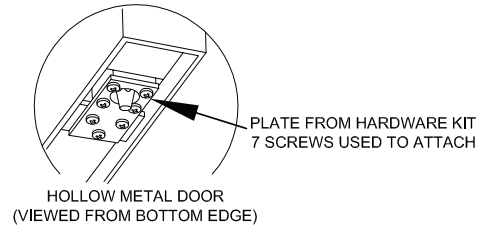

Technical Information

- Door Types - Hollow Metal
- Minimum Stile - 5"
- Fasteners - Machine and Self-Drilling Screws standard
- Door Thickness - Fits standard 1-3/4" - 2-1/4" (for other door thicknesses contact factory)
- Rail is heavy ribbed aluminum extrusion

Finishes

605 / US3	Polished Brass	628 / US28	Satin Aluminum	693 / SPBLK	Black, painted
606 / US4	Brushed Brass	629 / US32	Polished Stainless Steel	695 / SP313	Dark Bronze, painted
611 / US9	Polished Bronze	630 / US32D	Brushed Stainless Steel		
612 / US10	Brushed Bronze				
613 / US10B	Oil Rubbed Bronze				

Top Latch Installation for 80 & 81 Series

FOR **FIRE RATED** HOLLOW METAL DOORS:
INSTALL BRACKETS ON BOTH SIDES

Bottom Latch Installation for 80 Series Only

Note: Bottom bracket may slide up on rod during assembly. It may be necessary to pull it towards bottom edge of door with a simple wire hook.

Dimensions

Detex Limited Warranty

10 Year Mechanical/3 year Electrical Limited Manufacturer's Warranty

Listings and Approvals

UL Listed Panic Hardware

ULC 97, Standard 7-2 and UL10B/UL10C for positive pressure

UL Listed Fire Exit Hardware for 3 hours, maximum 8'x10' pairs of doors

ANSI/BHMA certified A156.3

Meets ADA requirements

Meets NFPA 80 & 101 for Life Safety

For detailed fire listings, visit www.detex.com/PROVEN

Where Trust is Built™
DETEX®
Life Safety and Security Door Hardware

Detex Corporation
302 Detex Drive
New Braunfels, Texas 78130-3045 USA

PH. (830) 629-2900

(800) 729-3839

FAX (800) 653-3839

<http://www.detex.com>

USA Sales:

marketing@detex.com

International Sales:

export@detex.com

⚠ Cancer & Reproductive Harm - www.detex.com/prop65