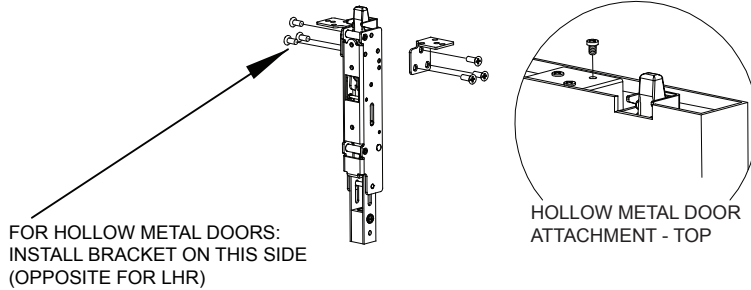

Technical Information

- Door Types - Hollow Metal
- Minimum Stile - 5"
- Fasteners - Machine and Self-Drilling Screws standard
- Door Thickness - Fits standard 1-3/4" - 2-1/4" (for other door thicknesses contact factory)
- Rail is heavy ribbed aluminum extrusion

Finishes

605 / US3	Polished Brass	628 / US28	Satin Aluminum	693 / SPBLK	Black, painted
606 / US4	Brushed Brass	629 / US32	Polished Stainless Steel	695 / SP313	Dark Bronze, painted
611 / US9	Polished Bronze	630 / US32D	Brushed Stainless Steel		
612 / US10	Brushed Bronze				
613 / US10B	Oil Rubbed Bronze				

Top Latch Installation for 80 & 81 Series

FOR **FIRE RATED** HOLLOW METAL DOORS:
INSTALL BRACKETS ON BOTH SIDES

Bottom Latch Installation for 80 Series Only

Note: Bottom bracket may slide up on rod during assembly. It may be necessary to pull it towards bottom edge of door with a simple wire hook.