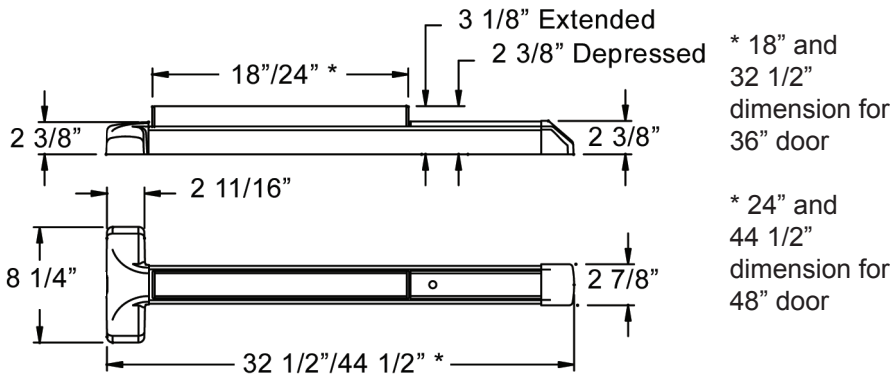

Dimensions

Detex Limited Warranty

10 Year Mechanical/3 year Electrical Limited Manufacturer's Warranty

Listings and Approvals

UL Listed Panic Hardware

ULC 97, Standard 7-2 and UL10B/UL10C for positive pressure

UL Listed Fire Exit Hardware for 3 hours, maximum 8'x10' pairs of doors

ANSI/BHMA certified A156.3

Meets ADA requirements

Meets NFPA 80 & 101 for Life Safety

For detailed fire listings, visit www.detex.com/PROVEN

Where Trust is Built™
DETEX®
Life Safety and Security Door Hardware

Detex Corporation
302 Detex Drive
New Braunfels, Texas 78130-3045 USA

PH. (830) 629-2900

(800) 729-3839

FAX (800) 653-3839

<http://www.detex.com>

USA Sales:

marketing@detex.com

International Sales:

export@detex.com

⚠ Cancer & Reproductive Harm - www.detex.com/prop65