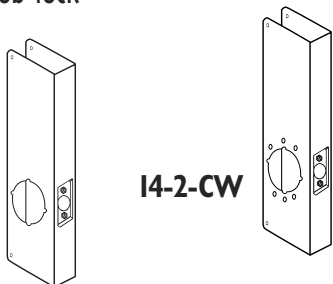

For conversion of SIMPLEX 1000 SERIES & ALARM LOCK DL2500, 2700/T2 & 3000 SERIES
to key-in-knob lock

14-CW

14-2-CW

NUMBER	BACKSET	DOOR	DIMENSIONS
14-CW	2 3/4"	1 3/4"	5" x 14"
14-2-CW	2 3/4"	1 3/4"	5" x 14"

SHELF PACK: 1   Box Pack
GAUGE: 22 (.032)
FINISHES: 10B (613), AB (609), PB (605), S (630)