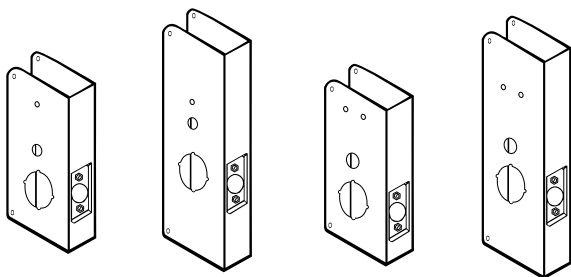

For SCHLAGE AD & CO LOCKETS

NUMBER	BACKSET	DOOR	DIMENSIONS
26AD-CW	2 3/4"	1 3/4"	5" x 16"
504AD-CW	2 3/4"	1 3/4"	5" x 16"
26CO-CW	2 3/4"	1 3/4"	5" x 16"
504CO-CW	2 3/4"	1 3/4"	5" x 14"

SHELF PACK: 1   Box Pack
GAUGE: 22 (.032)
FINISHES: DU, PB, S

For MARKS I-Q LOCKS

NUMBER	BACKSET	DOOR	DIMENSIONS
19-CW	2 3/4"	1 3/4"	5" x 15"

SHELF PACK: 1   Box Pack
GAUGE: 22 (.032)
FINISHES: 10B (613), PB (605), S (630)

For CODELOCKS 2010, 4010 & 5000 SERIES

21-CW

22-CW

23-CW

24-CW

NUMBER	BACKSET	DOOR	DIMENSIONS
21-CW	2 3/8"	1 3/4"	5" x 9"
22-CW	2 3/8"	1 3/4"	5" x 15"
23-CW	2 3/4"	1 3/4"	5" x 9"
24-CW	2 3/4"	1 3/4"	5" x 15"

SHELF PACK: 1   Box Pack
GAUGE: 22 (.032)
FEATURES: (21-CW, 22-CW) Works with 2010 and 4010 series lock
(23-CW, 24-CW) Works with 5000 series lock
FINISHES: 10B (613), PB (605), S (630)