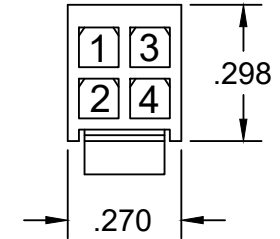

NOTE:

ABH CAN MATCH ANY MANUFACTURERS WIRE COLOR POSITION

AVAILABLE ON

- STAINLESS STEEL CONTINUOUS HINGE
- ALUMINUM CONTINUOUS HINGES
- POWER TRANSFER UNITS
- PIVOTS
- ABH MORTISE LOCKS