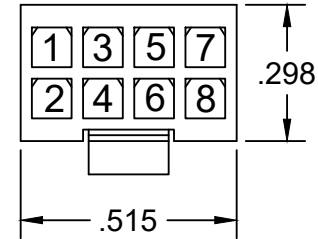

NOTE:

ABH CAN MATCH ANY MANUFACTURERS WIRE COLOR POSITION

AVAILABLE ON

- STAINLESS STEEL CONTINUOUS HINGE
- ALUMINUM CONTINUOUS HINGES
- POWER TRANSFER UNITS
- PIVOTS
- ABH MORTISE LOCKS