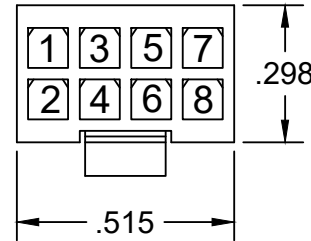

ABH EZ CONNECT WIRE COLOR & POSITION STANDARD FOR MOLEX™ MICRO-FIT 3.0 CONNECTOR

(TERMINAL INSERTION END SHOWN)

- 1: BLACK
- 2: RED
- 3: WHITE
- 4: GREEN
- 5: ORANGE
- 6: BLUE
- 7: BROWN
- 8: YELLOW

- 1: VIOLET
- 2: GREY
- 3: PINK
- 4: TAN