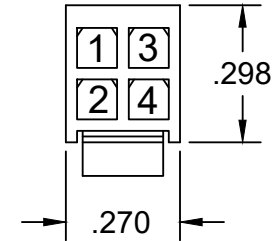

ABH EZ CONNECT WIRE COLOR & POSITION STANDARD FOR MOLEX™ MICRO-FIT 3.0 CONNECTOR

(TERMINAL INSERTION END SHOWN)

- 1: BLACK
- 2: RED
- 3: WHITE
- 4: GREEN
- 5: ORANGE
- 6: BLUE
- 7: BROWN
- 8: YELLOW

- 1: VIOLET
- 2: GREY
- 3: PINK
- 4: TAN