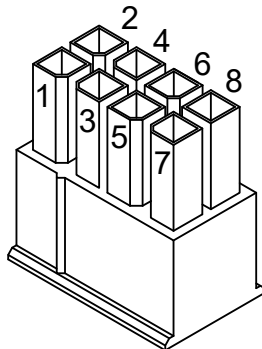

ABH EZ CONNECT WIRE COLOR & POSITION STANDARD FOR MOLEX™ MICRO-FIT 3.0 CONNECTOR

(TERMINAL INSERTION END SHOWN)

- 1: BLACK
- 2: RED
- 3: WHITE
- 4: GREEN
- 5: ORANGE
- 6: BLUE
- 7: BROWN
- 8: YELLOW

- 1: VIOLET
- 2: GREY
- 3: PINK
- 4: TAN

NOTE:
ABH CAN MATCH ANY MANUFACTURERS
WIRE COLOR POSITION

- AVAILABLE ON**
- STAINLESS STEEL CONTINUOUS HINGE
 - ALUMINUM CONTINUOUS HINGES
 - POWER TRANSFER UNITS
 - PIVOTS
 - ABH MORTISE LOCKS

8-PIN HOUSING
WIRE POSITION