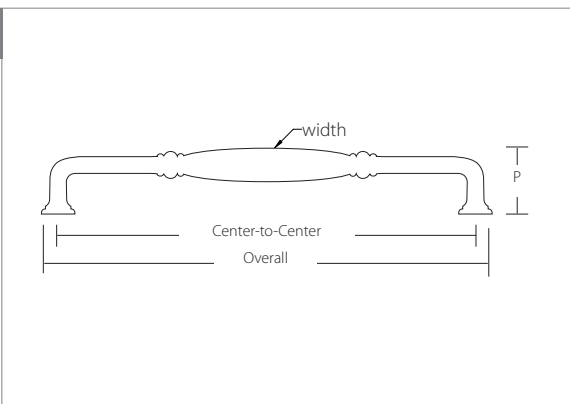

KEATON APPLIANCE PULL

Product Code	C-to-C	Overall	Projection(P)	Width	Base
86721	12"	12 9/16"	1 3/4"	1"	9/16" x 1 1/16"
86722	18"	18 9/16"	1 3/4"	1"	1 1/16" x 1 1/16"

WARWICK APPLIANCE PULL

Product Code	C-to-C	Overall	Projection(P)	Width(W)	Base
86711	12"	12 9/16"	1 3/4"	1/2"	9/16"
86712	18"	18 9/16"	1 3/4"	9/16"	9/16"

Product Code	C-to-C	Overall	Projection(P)	Width	Base
86910	12"	13"	2"	13/16"	1"
86911	18"	19"	2"	13/16"	1"

Product Code	C-to-C	Overall	Projection(P)	Width	Base
86343	12"	14 5/8"	2 1/8"	3/4"	15/16"
86344	18"	20 5/8"	2 1/8"	3/4"	15/16"

Product Code	C-to-C	Overall	Projection(P)	Width	Base
86912	12"	13"	2 1/16"	3/4"	1"
86913	18"	19"	2 3/16"	13/16"	1 1/16"

RUSTIC LIVING | **APPLIANCE PULLS**
 Technical Specifications

Product Code	C-to-C	Overall	Projection(P)	Width	Base
86349	12"	12 3/4"	2"	9/16"	13/16"
86350	18"	18 3/4"	2"	9/16"	13/16"

Product Code	C-to-C	Overall	Projection(P)	Width	Base
86674	12"	12 5/8"	1 3/4"	5/8"	5/8"
86675	18"	18 5/8"	1 3/4"	5/8"	5/8"

EUROPEAN TRADITION | **APPLIANCE PULLS**
 Technical Specifications

Product Code	C-to-C	Overall	Projection(P)	Width	Base
86347	12"	12 7/8"	2"	1"	1"
86348	18"	18 7/8"	2"	1"	1"