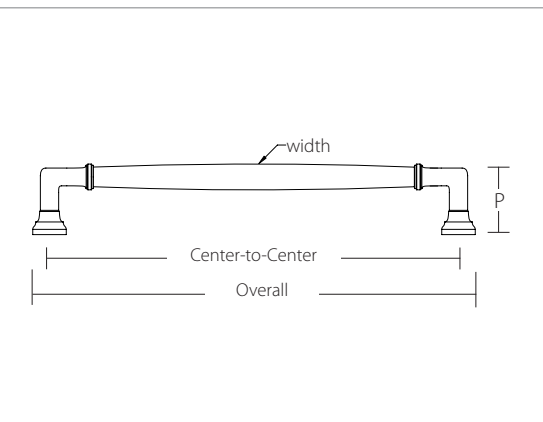

KEATON APPLIANCE PULL

Product Code	C-to-C	Overall	Projection(P)	Width	Base
86721	12"	12 9/16"	1 3/4"	1"	9/16" x 1 1/16"
86722	18"	18 9/16"	1 3/4"	1"	1 1/16" x 1 1/16"

WARWICK APPLIANCE PULL

Product Code	C-to-C	Overall	Projection(P)	Width(W)	Base
86711	12"	12 9/16"	1 3/4"	1/2"	9/16"
86712	18"	18 9/16"	1 3/4"	9/16"	9/16"

**INDUSTRIAL MODERN
 APPLIANCE PULL**

Product Code	C-to-C	Overall	Projection(P)	Width(W)	Base
86693	12"	13 3/8"	1 7/8"	3/4"	3/4"
86694	18"	19 3/8"	1 7/8"	3/4"	3/4"

Product Code	C-to-C	Overall	Projection(P)	Width	Base
86442	12"	13"	2"	1/2"	1"
86443	18"	19"	1 15/16"	9/16"	1"

Product Code	C-to-C	Overall	Projection(P)	Width	Base
86910	12"	13"	2"	13/16"	1"
86911	18"	19"	2"	13/16"	1"

Product Code	C-to-C	Overall	Projection(P)	Width	Base
86343	12"	14 5/8"	2 1/8"	3/4"	15/16"
86344	18"	20 5/8"	2 1/8"	3/4"	15/16"

Product Code	C-to-C	Overall	Projection(P)	Width	Base
86674	12"	12 5/8"	1 3/4"	5/8"	5/8"
86675	18"	18 5/8"	1 3/4"	5/8"	5/8"

EUROPEAN TRADITION | **APPLIANCE PULLS**
 Technical Specifications

Product Code	C-to-C	Overall	Projection(P)	Width	Base
86347	12"	12 7/8"	2"	1"	1"
86348	18"	18 7/8"	2"	1"	1"