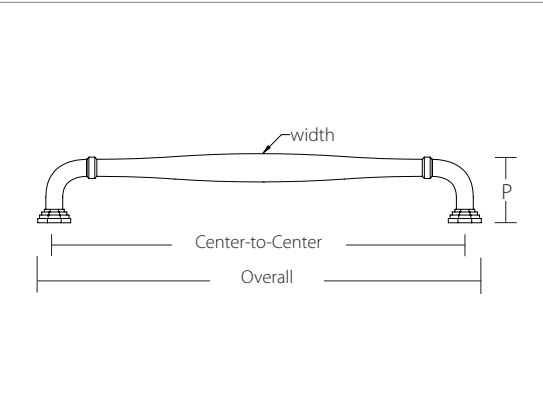

FREESTONE APPLIANCE PULL

Product Code	C-to-C	Overall	Projection(P)	Width(W)	Base
87001	12"	14"	2"	1 1/16"	1"
87002	18"	20"	2"	1 1/16"	1"

MOD HEX APPLIANCE PULL

Product Code	C-to-C	Overall	Projection(P)	Width	Base
87003	12"	14 3/4"	2"	1 1/16"	5/8"
87004	18"	20 5/8"	2 1/8"	3/4"	5/8"

KEATON APPLIANCE PULL

Product Code	C-to-C	Overall	Projection(P)	Width	Base
86721	12"	12 9/16"	1 3/4"	1"	9/16" x 1 1/16"
86722	18"	18 9/16"	1 3/4"	1"	1 1/16" x 1 1/16"

WARWICK APPLIANCE PULL

Product Code	C-to-C	Overall	Projection(P)	Width(W)	Base
86711	12"	12 9/16"	1 3/4"	1/2"	9/16"
86712	18"	18 9/16"	1 3/4"	9/16"	9/16"

**INDUSTRIAL MODERN
 APPLIANCE PULL**

Product Code	C-to-C	Overall	Projection(P)	Width(W)	Base
86693	12"	13 3/8"	1 7/8"	3/4"	3/4"
86694	18"	19 3/8"	1 7/8"	3/4"	3/4"

Product Code	C-to-C	Overall	Projection(P)	Width	Base
86442	12"	13"	2"	1/2"	1"
86443	18"	19"	1 15/16"	9/16"	1"

Product Code	C-to-C	Overall	Projection(P)	Width	Base
86674	12"	12 5/8"	1 3/4"	5/8"	5/8"
86675	18"	18 5/8"	1 3/4"	5/8"	5/8"

EUROPEAN TRADITION | **APPLIANCE PULLS**
 Technical Specifications

Product Code	C-to-C	Overall	Projection(P)	Width	Base
86347	12"	12 7/8"	2"	1"	1"
86348	18"	18 7/8"	2"	1"	1"