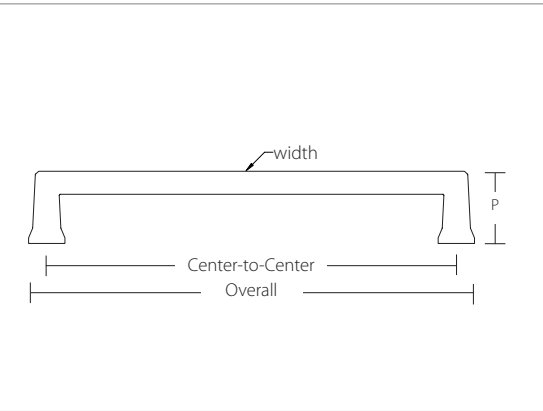

FREESTONE APPLIANCE PULL

Product Code	C-to-C	Overall	Projection(P)	Width(W)	Base
87001	12"	14"	2"	1 1/16"	1"
87002	18"	20"	2"	1 1/16"	1"

MOD HEX APPLIANCE PULL

Product Code	C-to-C	Overall	Projection(P)	Width	Base
87003	12"	14 3/4"	2"	1 1/16"	5/8"
87004	18"	20 5/8"	2 1/8"	3/4"	5/8"

KEATON APPLIANCE PULL

Product Code	C-to-C	Overall	Projection(P)	Width	Base
86721	12"	12 9/16"	1 3/4"	1"	9/16" x 1 1/16"
86722	18"	18 9/16"	1 3/4"	1"	1 1/16" x 1 1/16"

WARWICK APPLIANCE PULL

Product Code	C-to-C	Overall	Projection(P)	Width(W)	Base
86711	12"	12 9/16"	1 3/4"	1/2"	9/16"
86712	18"	18 9/16"	1 3/4"	9/16"	9/16"

**INDUSTRIAL MODERN
 APPLIANCE PULL**

Product Code	C-to-C	Overall	Projection(P)	Width(W)	Base
86693	12"	13 3/8"	1 7/8"	3/4"	3/4"
86694	18"	19 3/8"	1 7/8"	3/4"	3/4"

Product Code	C-to-C	Overall	Projection(P)	Width	Base
86442	12"	13"	2"	1/2"	1"
86443	18"	19"	1 15/16"	9/16"	1"

Product Code	C-to-C	Overall	Projection(P)	Width	Base
86674	12"	12 5/8"	1 3/4"	5/8"	5/8"
86675	18"	18 5/8"	1 3/4"	5/8"	5/8"

EUROPEAN TRADITION | **APPLIANCE PULLS**
 Technical Specifications

Product Code	C-to-C	Overall	Projection(P)	Width	Base
86347	12"	12 7/8"	2"	1"	1"
86348	18"	18 7/8"	2"	1"	1"