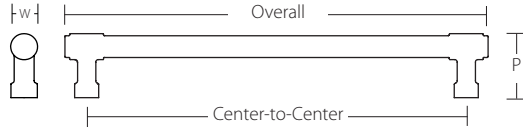

FREESTONE APPLIANCE PULL

Product Code	C-to-C	Overall	Projection(P)	Width(W)	Base
87001	12"	14"	2"	1 1/16"	1"
87002	18"	20"	2"	1 1/16"	1"

MOD HEX APPLIANCE PULL

Product Code	C-to-C	Overall	Projection(P)	Width	Base
87003	12"	14 3/4"	2"	1 1/16"	5/8"
87004	18"	20 5/8"	2 1/8"	3/4"	5/8"

KEATON APPLIANCE PULL

Product Code	C-to-C	Overall	Projection(P)	Width	Base
86721	12"	12 9/16"	1 3/4"	1"	9/16" x 1 1/16"
86722	18"	18 9/16"	1 3/4"	1"	1 1/16" x 1 1/16"

WARWICK APPLIANCE PULL

Product Code	C-to-C	Overall	Projection(P)	Width(W)	Base
86711	12"	12 9/16"	1 3/4"	1/2"	9/16"
86712	18"	18 9/16"	1 3/4"	9/16"	9/16"

**INDUSTRIAL MODERN
 APPLIANCE PULL**

Product Code	C-to-C	Overall	Projection(P)	Width(W)	Base
86693	12"	13 3/8"	1 7/8"	3/4"	3/4"
86694	18"	19 3/8"	1 7/8"	3/4"	3/4"

Product Code	C-to-C	Overall	Projection(P)	Width	Base
86442	12"	13"	2"	1/2"	1"
86443	18"	19"	1 15/16"	9/16"	1"

Product Code	C-to-C	Overall	Projection(P)	Width	Base
86674	12"	12 5/8"	1 3/4"	5/8"	5/8"
86675	18"	18 5/8"	1 3/4"	5/8"	5/8"

EUROPEAN TRADITION | **APPLIANCE PULLS**
 Technical Specifications

Product Code	C-to-C	Overall	Projection(P)	Width	Base
86347	12"	12 7/8"	2"	1"	1"
86348	18"	18 7/8"	2"	1"	1"