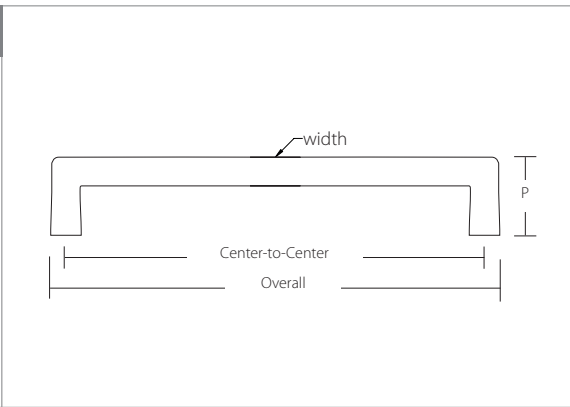

**INDUSTRIAL MODERN
 APPLIANCE PULL**

Product Code	C-to-C	Overall	Projection(P)	Width(W)	Base
86693	12"	13 3/8"	1 7/8"	3/4"	3/4"
86694	18"	19 3/8"	1 7/8"	3/4"	3/4"

Product Code	C-to-C	Overall	Projection(P)	Width	Base
86442	12"	13"	2"	1/2"	1"
86443	18"	19"	1 15/16"	9/16"	1"

Product Code	C-to-C	Overall	Projection(P)	Width	Base
86910	12"	13"	2"	13/16"	1"
86911	18"	19"	2"	13/16"	1"

Product Code	C-to-C	Overall	Projection(P)	Width	Base
86343	12"	14 5/8"	2 1/8"	3/4"	15/16"
86344	18"	20 5/8"	2 1/8"	3/4"	15/16"

Product Code	C-to-C	Overall	Projection(P)	Width	Base
86912	12"	13"	2 1/16"	3/4"	1"
86913	18"	19"	2 3/16"	13/16"	1 1/16"

RUSTIC LIVING | **APPLIANCE PULLS**
 Technical Specifications

Product Code	C-to-C	Overall	Projection(P)	Width	Base
86349	12"	12 3/4"	2"	9/16"	13/16"
86350	18"	18 3/4"	2"	9/16"	13/16"

Product Code	C-to-C	Overall	Projection(P)	Width	Base
86674	12"	12 5/8"	1 3/4"	5/8"	5/8"
86675	18"	18 5/8"	1 3/4"	5/8"	5/8"

EUROPEAN TRADITION | **APPLIANCE PULLS**
 Technical Specifications

Product Code	C-to-C	Overall	Projection(P)	Width	Base
86347	12"	12 7/8"	2"	1"	1"
86348	18"	18 7/8"	2"	1"	1"