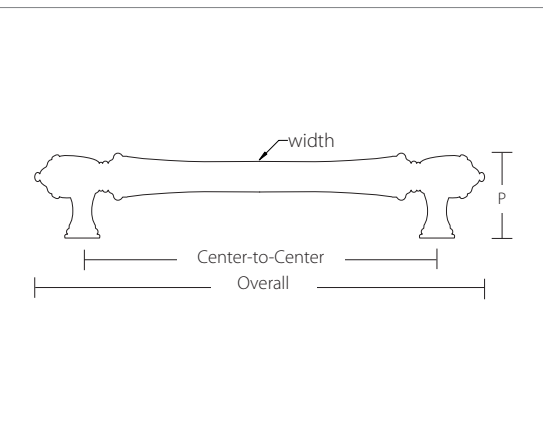

KEATON APPLIANCE PULL

Product Code	C-to-C	Overall	Projection(P)	Width	Base
86721	12"	12 9/16"	1 3/4"	1"	9/16" x 1 1/16"
86722	18"	18 9/16"	1 3/4"	1"	1 1/16" x 1 1/16"

WARWICK APPLIANCE PULL

Product Code	C-to-C	Overall	Projection(P)	Width(W)	Base
86711	12"	12 9/16"	1 3/4"	1/2"	9/16"
86712	18"	18 9/16"	1 3/4"	9/16"	9/16"

**INDUSTRIAL MODERN
 APPLIANCE PULL**

Product Code	C-to-C	Overall	Projection(P)	Width(W)	Base
86693	12"	13 3/8"	1 7/8"	3/4"	3/4"
86694	18"	19 3/8"	1 7/8"	3/4"	3/4"

Product Code	C-to-C	Overall	Projection(P)	Width	Base
86442	12"	13"	2"	1/2"	1"
86443	18"	19"	1 15/16"	9/16"	1"

Product Code	C-to-C	Overall	Projection(P)	Width	Base
86910	12"	13"	2"	13/16"	1"
86911	18"	19"	2"	13/16"	1"

Product Code	C-to-C	Overall	Projection(P)	Width	Base
86343	12"	14 5/8"	2 1/8"	3/4"	15/16"
86344	18"	20 5/8"	2 1/8"	3/4"	15/16"

Product Code	C-to-C	Overall	Projection(P)	Width	Base
86674	12"	12 5/8"	1 3/4"	5/8"	5/8"
86675	18"	18 5/8"	1 3/4"	5/8"	5/8"

EUROPEAN TRADITION | **APPLIANCE PULLS**
 Technical Specifications

Product Code	C-to-C	Overall	Projection(P)	Width	Base
86347	12"	12 7/8"	2"	1"	1"
86348	18"	18 7/8"	2"	1"	1"