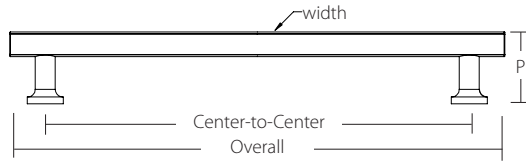

BAR APPLIANCE PULL

Product Code	C-to-C	Overall	Projection(P)	Width	Base (B)
86351	12"	15 1/4"	2"	7/8"	3/4"
86352	18"	21 1/4"	2"	7/8"	3/4"

BAUHAUS APPLIANCE PULL

Product Code	C-to-C	Overall	Projection(P)	Width	Base
86345	12"	12 5/8"	1 7/8"	1"	5/8" x 1"
86346	18"	18 5/8"	1 7/8"	1"	5/8" x 1"

TRAIL APPLIANCE PULL

Product Code	C-to-C	Overall	Projection(P)	Width	Base (B)
86440	12"	13"	2"	5/8"	5/8" x 1"
86441	18"	19"	2"	1 1/16"	1 1/16" x 1"

TRINITY APPLIANCE PULL

Product Code	C-to-C	Overall	Projection(P)	Width	Base
86444	12"	12 7/8"	1 3/4"	7/8"	7/8" x 1"
86445	18"	19 1/8"	1 3/4"	7/8"	1 1/8" x 1"

FREESTONE APPLIANCE PULL

Product Code	C-to-C	Overall	Projection(P)	Width(W)	Base
87001	12"	14"	2"	1 1/16"	1"
87002	18"	20"	2"	1 1/16"	1"

MOD HEX APPLIANCE PULL

Product Code	C-to-C	Overall	Projection(P)	Width	Base
87003	12"	14 3/4"	2"	1 1/16"	5/8"
87004	18"	20 5/8"	2 1/8"	3/4"	5/8"

KEATON APPLIANCE PULL

Product Code	C-to-C	Overall	Projection(P)	Width	Base
86721	12"	12 9/16"	1 3/4"	1"	9/16" x 1 1/16"
86722	18"	18 9/16"	1 3/4"	1"	1 1/16" x 1 1/16"

WARWICK APPLIANCE PULL

Product Code	C-to-C	Overall	Projection(P)	Width(W)	Base
86711	12"	12 9/16"	1 3/4"	1/2"	9/16"
86712	18"	18 9/16"	1 3/4"	9/16"	9/16"