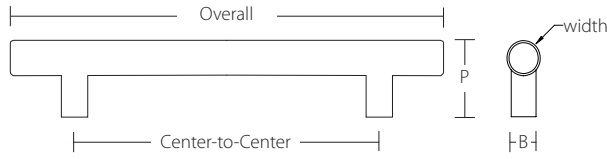

BAR APPLIANCE PULL

Product Code	C-to-C	Overall	Projection(P)	Width	Base (B)
86351	12"	15 1/4"	2"	7/8"	3/4"
86352	18"	21 1/4"	2"	7/8"	3/4"

BAUHAUS APPLIANCE PULL

Product Code	C-to-C	Overall	Projection(P)	Width	Base
86345	12"	12 5/8"	1 7/8"	1"	5/8" x 1"
86346	18"	18 5/8"	1 7/8"	1"	5/8" x 1"

TRAIL APPLIANCE PULL

Product Code	C-to-C	Overall	Projection(P)	Width	Base (B)
86440	12"	13"	2"	5/8"	5/8" x 1"
86441	18"	19"	2"	1 1/16"	1 1/16" x 1"

TRINITY APPLIANCE PULL

Product Code	C-to-C	Overall	Projection(P)	Width	Base
86444	12"	12 7/8"	1 3/4"	7/8"	7/8" x 1"
86445	18"	19 1/8"	1 3/4"	7/8"	1 1/8" x 1"

KEATON APPLIANCE PULL

Product Code	C-to-C	Overall	Projection(P)	Width	Base
86721	12"	12 9/16"	1 3/4"	1"	9/16" x 1 1/16"
86722	18"	18 9/16"	1 3/4"	1"	1 1/16" x 1 1/16"

WARWICK APPLIANCE PULL

Product Code	C-to-C	Overall	Projection(P)	Width(W)	Base
86711	12"	12 9/16"	1 3/4"	1/2"	9/16"
86712	18"	18 9/16"	1 3/4"	9/16"	9/16"

Product Code	C-to-C	Overall	Projection(P)	Width	Base
86674	12"	12 5/8"	1 3/4"	5/8"	5/8"
86675	18"	18 5/8"	1 3/4"	5/8"	5/8"

EUROPEAN TRADITION | **APPLIANCE PULLS**
 Technical Specifications

Product Code	C-to-C	Overall	Projection(P)	Width	Base
86347	12"	12 7/8"	2"	1"	1"
86348	18"	18 7/8"	2"	1"	1"