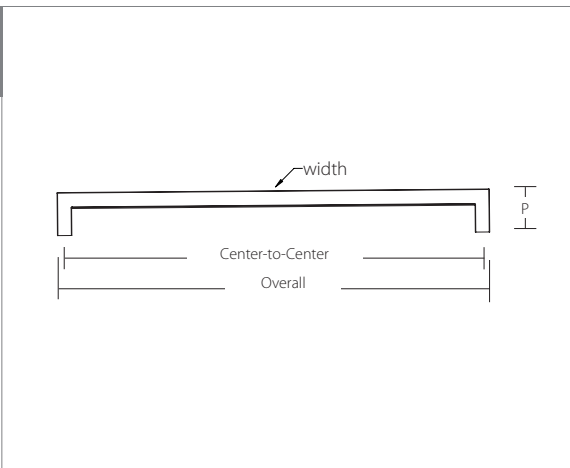

**INDUSTRIAL MODERN
 APPLIANCE PULL**

Product Code	C-to-C	Overall	Projection(P)	Width(W)	Base
86693	12"	13 3/8"	1 7/8"	3/4"	3/4"
86694	18"	19 3/8"	1 7/8"	3/4"	3/4"

Product Code	C-to-C	Overall	Projection(P)	Width	Base
86442	12"	13"	2"	1/2"	1"
86443	18"	19"	1 15/16"	9/16"	1"

Product Code	C-to-C	Overall	Projection(P)	Width	Base
86910	12"	13"	2"	13/16"	1"
86911	18"	19"	2"	13/16"	1"

Product Code	C-to-C	Overall	Projection(P)	Width	Base
86343	12"	14 5/8"	2 1/8"	3/4"	15/16"
86344	18"	20 5/8"	2 1/8"	3/4"	15/16"

Product Code	C-to-C	Overall	Projection(P)	Width	Base
86912	12"	13"	2 1/16"	3/4"	1"
86913	18"	19"	2 3/16"	13/16"	1 1/16"

RUSTIC LIVING | **APPLIANCE PULLS**
 Technical Specifications

Product Code	C-to-C	Overall	Projection(P)	Width	Base
86349	12"	12 3/4"	2"	9/16"	13/16"
86350	18"	18 3/4"	2"	9/16"	13/16"

Product Code	C-to-C	Overall	Projection(P)	Width	Base
86674	12"	12 5/8"	1 3/4"	5/8"	5/8"
86675	18"	18 5/8"	1 3/4"	5/8"	5/8"

EUROPEAN TRADITION | **APPLIANCE PULLS**
 Technical Specifications

Product Code	C-to-C	Overall	Projection(P)	Width	Base
86347	12"	12 7/8"	2"	1"	1"
86348	18"	18 7/8"	2"	1"	1"