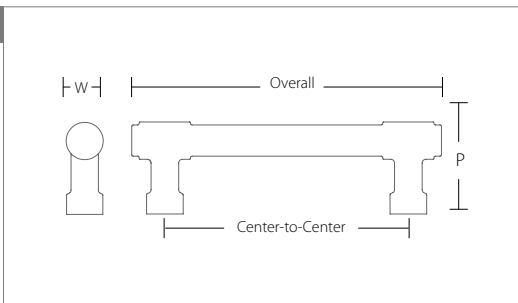

Product Code	Dimension(D)	Projection(P)	Base Width(B)
86695	1 1/4"	1 1/4"	1/2"
86696	1 3/4"	1 1/2"	3/4"

Product Code	Dimension(D)	Projection(P)	Base Width(B)
86697	1 1/4"	1 1/8"	5/8"
86698	1 3/4"	1 1/2"	7/8"

Product Code	Overall	Projection(P)	Width(W)
86699	2"	1 3/8"	1/2"

Product Code	Overall	C-to-C	Projection(P)	Width(W)
86686	4 3/8"	3 1/2"	1 3/8"	1/2"
86687	4 7/8"	4"	1 3/8"	1/2"
86688	5 7/8"	5"	1 3/8"	1/2"
86689	6 7/8"	6"	1 3/8"	1/2"
86690	8 7/8"	8"	1 3/8"	1/2"
86691	10 7/8"	10"	1 3/8"	1/2"
86692	12 7/8"	12"	1 3/8"	1/2"