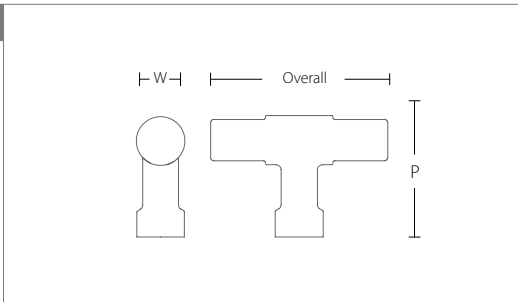

Product Code	Dimension(D)	Projection(P)	Base Width(B)
86695	1 1/4"	1 1/4"	1/2"
86696	1 3/4"	1 1/2"	3/4"

Product Code	Dimension(D)	Projection(P)	Base Width(B)
86697	1 1/4"	1 1/8"	5/8"
86698	1 3/4"	1 1/2"	7/8"

Product Code	Overall	Projection(P)	Width(W)
86699	2"	1 3/8"	1/2"

Product Code	Overall	C-to-C	Projection(P)	Width(W)
86686	4 3/8"	3 1/2"	1 3/8"	1/2"
86687	4 7/8"	4"	1 3/8"	1/2"
86688	5 7/8"	5"	1 3/8"	1/2"
86689	6 7/8"	6"	1 3/8"	1/2"
86690	8 7/8"	8"	1 3/8"	1/2"
86691	10 7/8"	10"	1 3/8"	1/2"
86692	12 7/8"	12"	1 3/8"	1/2"