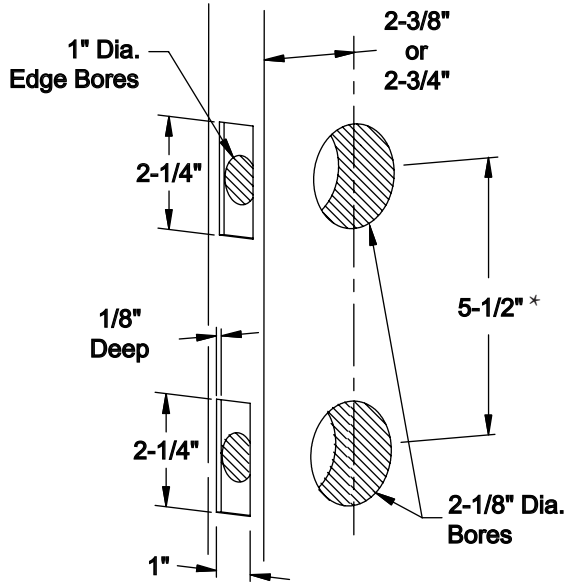

Installation Guide - Tubular Sectional Entry Set - Single Cylinder Deadbolt

1. Door Prep

See template for door prep specifications.

2. Door Jamb Prep

3. Outside Installation

Extension Collar is provided for thin doors.

Plates and grips vary depending on style.

4. Inside Installation