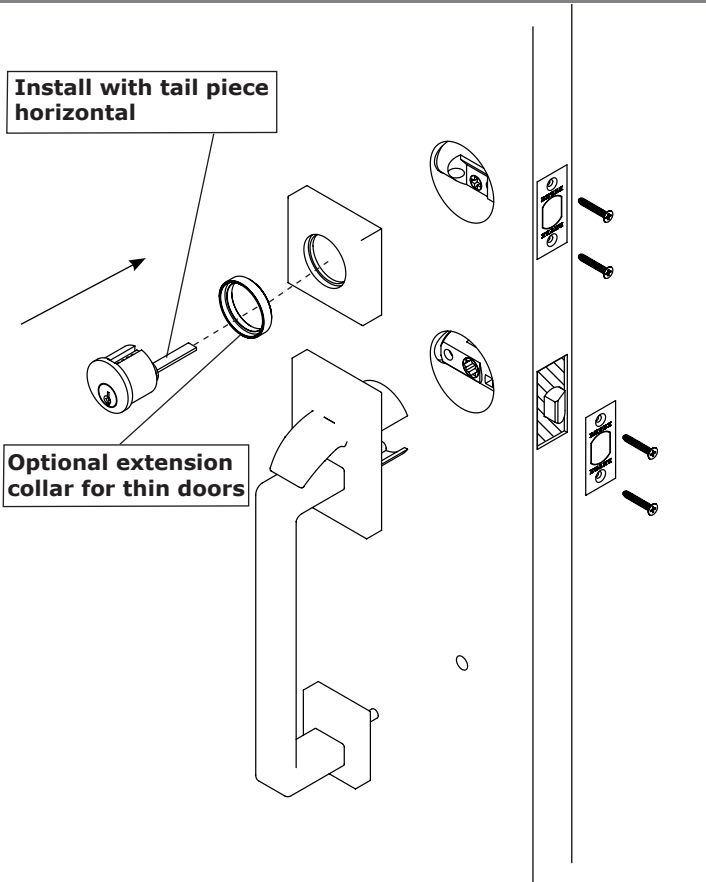

Installation Guide - Tubular Sectional Entry Set - Single Cylinder Deadbolt

1. Door Prep

See template for door prep specifications.

2. Door Jamb Prep

3. Outside Installation

Extension Collar is provided for thin doors.

Plates and grips vary depending on style.

4. Inside Installation