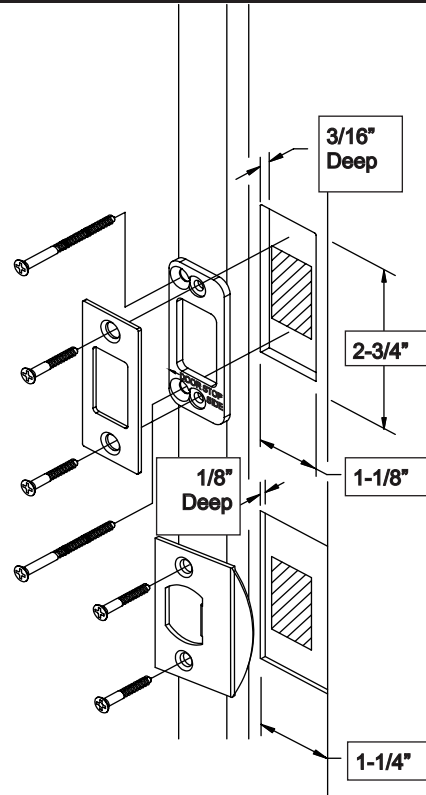

Installation Guide - Tubular Sectional Entry Set - Single Cylinder Deadbolt

1. Door Prep

See template for door prep specifications.

2. Door Jamb Prep

3. Outside Installation

Extension Collar is provided for thin doors.

Plates and grips vary depending on style.

4. Inside Installation