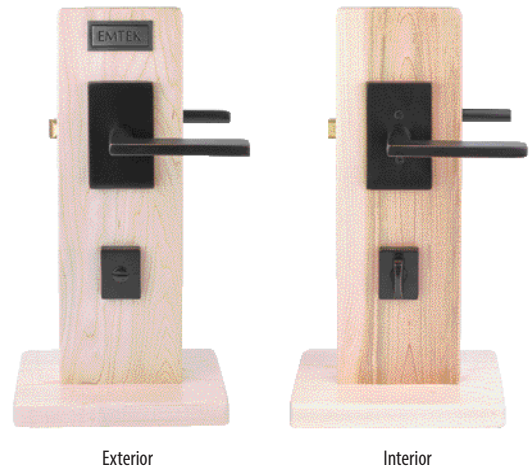

MODERN THUMBTURN PRIVACY LOCKSET	
Use with any Modern Brass passage set	Product Code 818TP

CLASSIC THUMBTURN PRIVACY LOCKSET	Product Code
Use with any Classic Brass or Designer Brass passage set	828TP