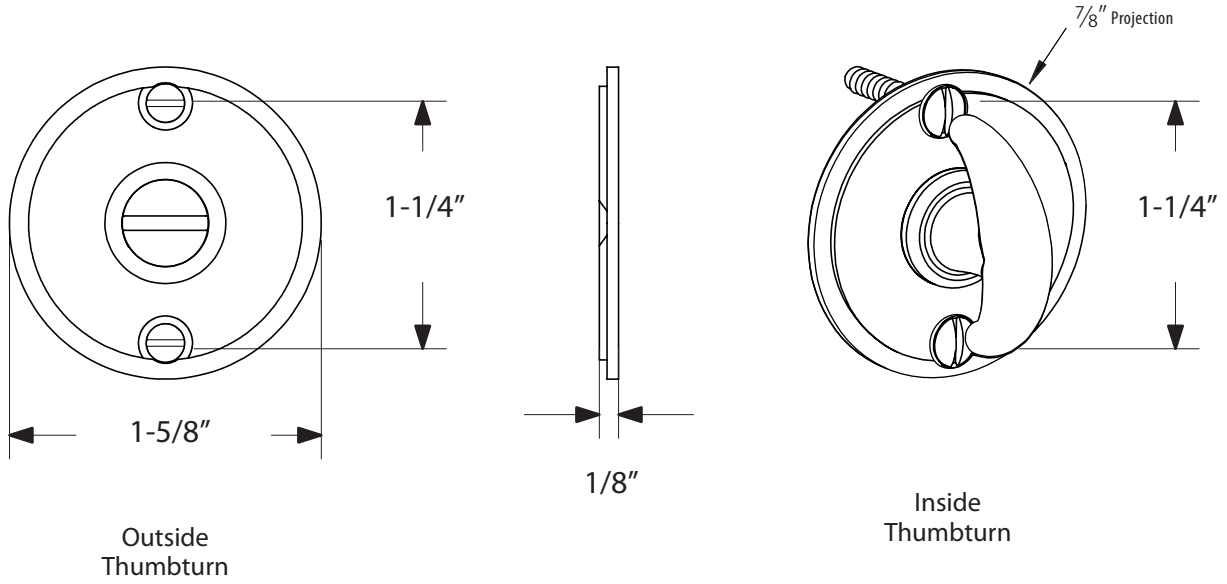

MODERN THUMBTURN PRIVACY LOCKSET	
Use with any Modern Brass passage set	Product Code 818TP

CLASSIC THUMBTURN PRIVACY LOCKSET	Product Code
Use with any Classic Brass or Designer Brass passage set	828TP