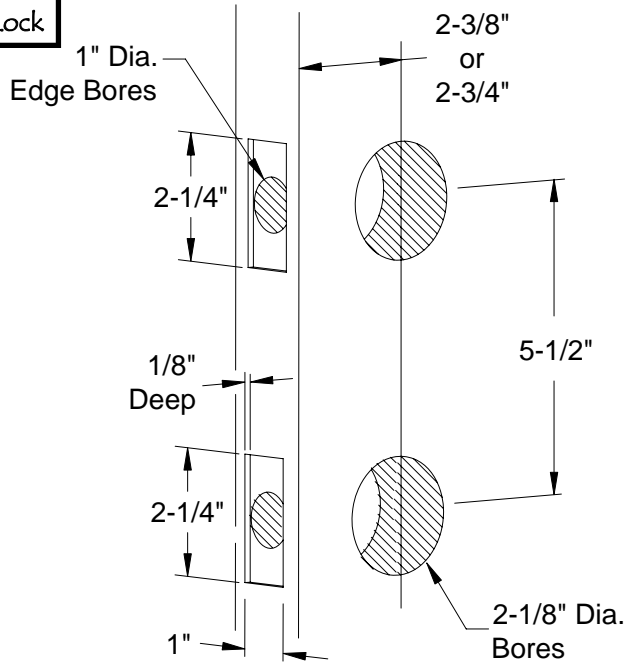

Installation Instructions-Tubular Monolithic Entry Set - Double Cylinder Deadbolt

Door Prep - Active Lock

Door Jamb for Active Locks

Outside Trim

Tailpiece Horizontal

Inside Trim

Tailpiece Vertical

Plates and grip vary depending on style.

epitome<sup>®</sup>  
ASSA ABLOY

After lock has been installed tighten set screw with allen wrench.