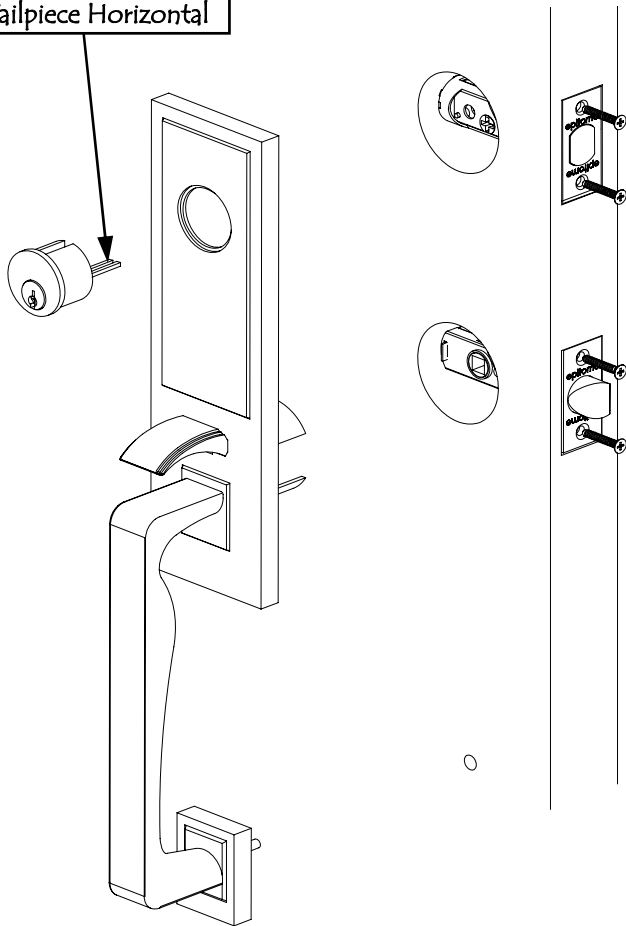

Installation Instructions-Tubular Monolithic Entry Set - Double Cylinder Deadbolt

Door Prep - Active Lock

Door Jamb for Active Locks

Outside Trim

Tailpiece Horizontal

Inside Trim

Tailpiece Vertical

Plates and grip vary depending on style.

epitome<sup>®</sup>  
ASSA ABLOY

After lock has been installed tighten set screw with allen wrench.