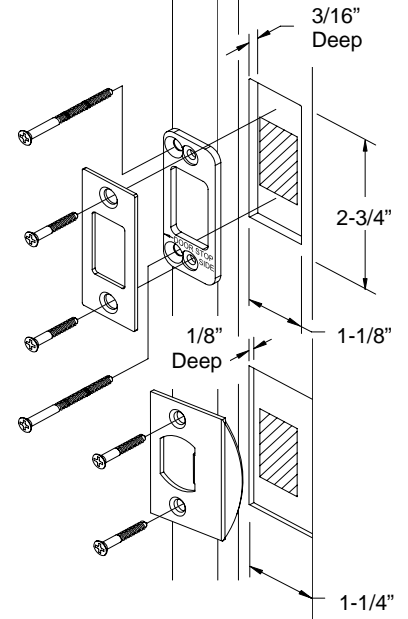

Installation Instructions-Tubular Monolithic Entry Set - Double Cylinder Deadbolt

Door Prep - Active Lock

Door Jamb for Active Locks

Outside Trim

Tailpiece Horizontal

Inside Trim

Tailpiece Vertical

Plates and grip vary depending on style.

epitome<sup>®</sup>  
ASSA ABLOY

After lock has been installed tighten set screw with allen wrench.