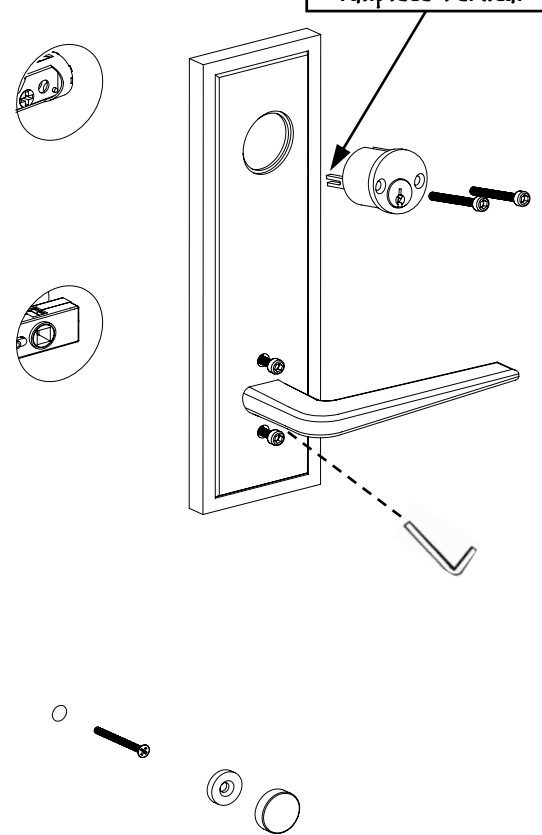

Installation Instructions-Tubular Monolithic Entry Set - Double Cylinder Deadbolt

Door Prep - Active Lock

Door Jamb for Active Locks

Outside Trim

Tailpiece Horizontal

Inside Trim

Tailpiece Vertical

Plates and grip vary depending on style.

epitome<sup>®</sup>  
ASSA ABLOY

After lock has been installed tighten set screw with allen wrench.