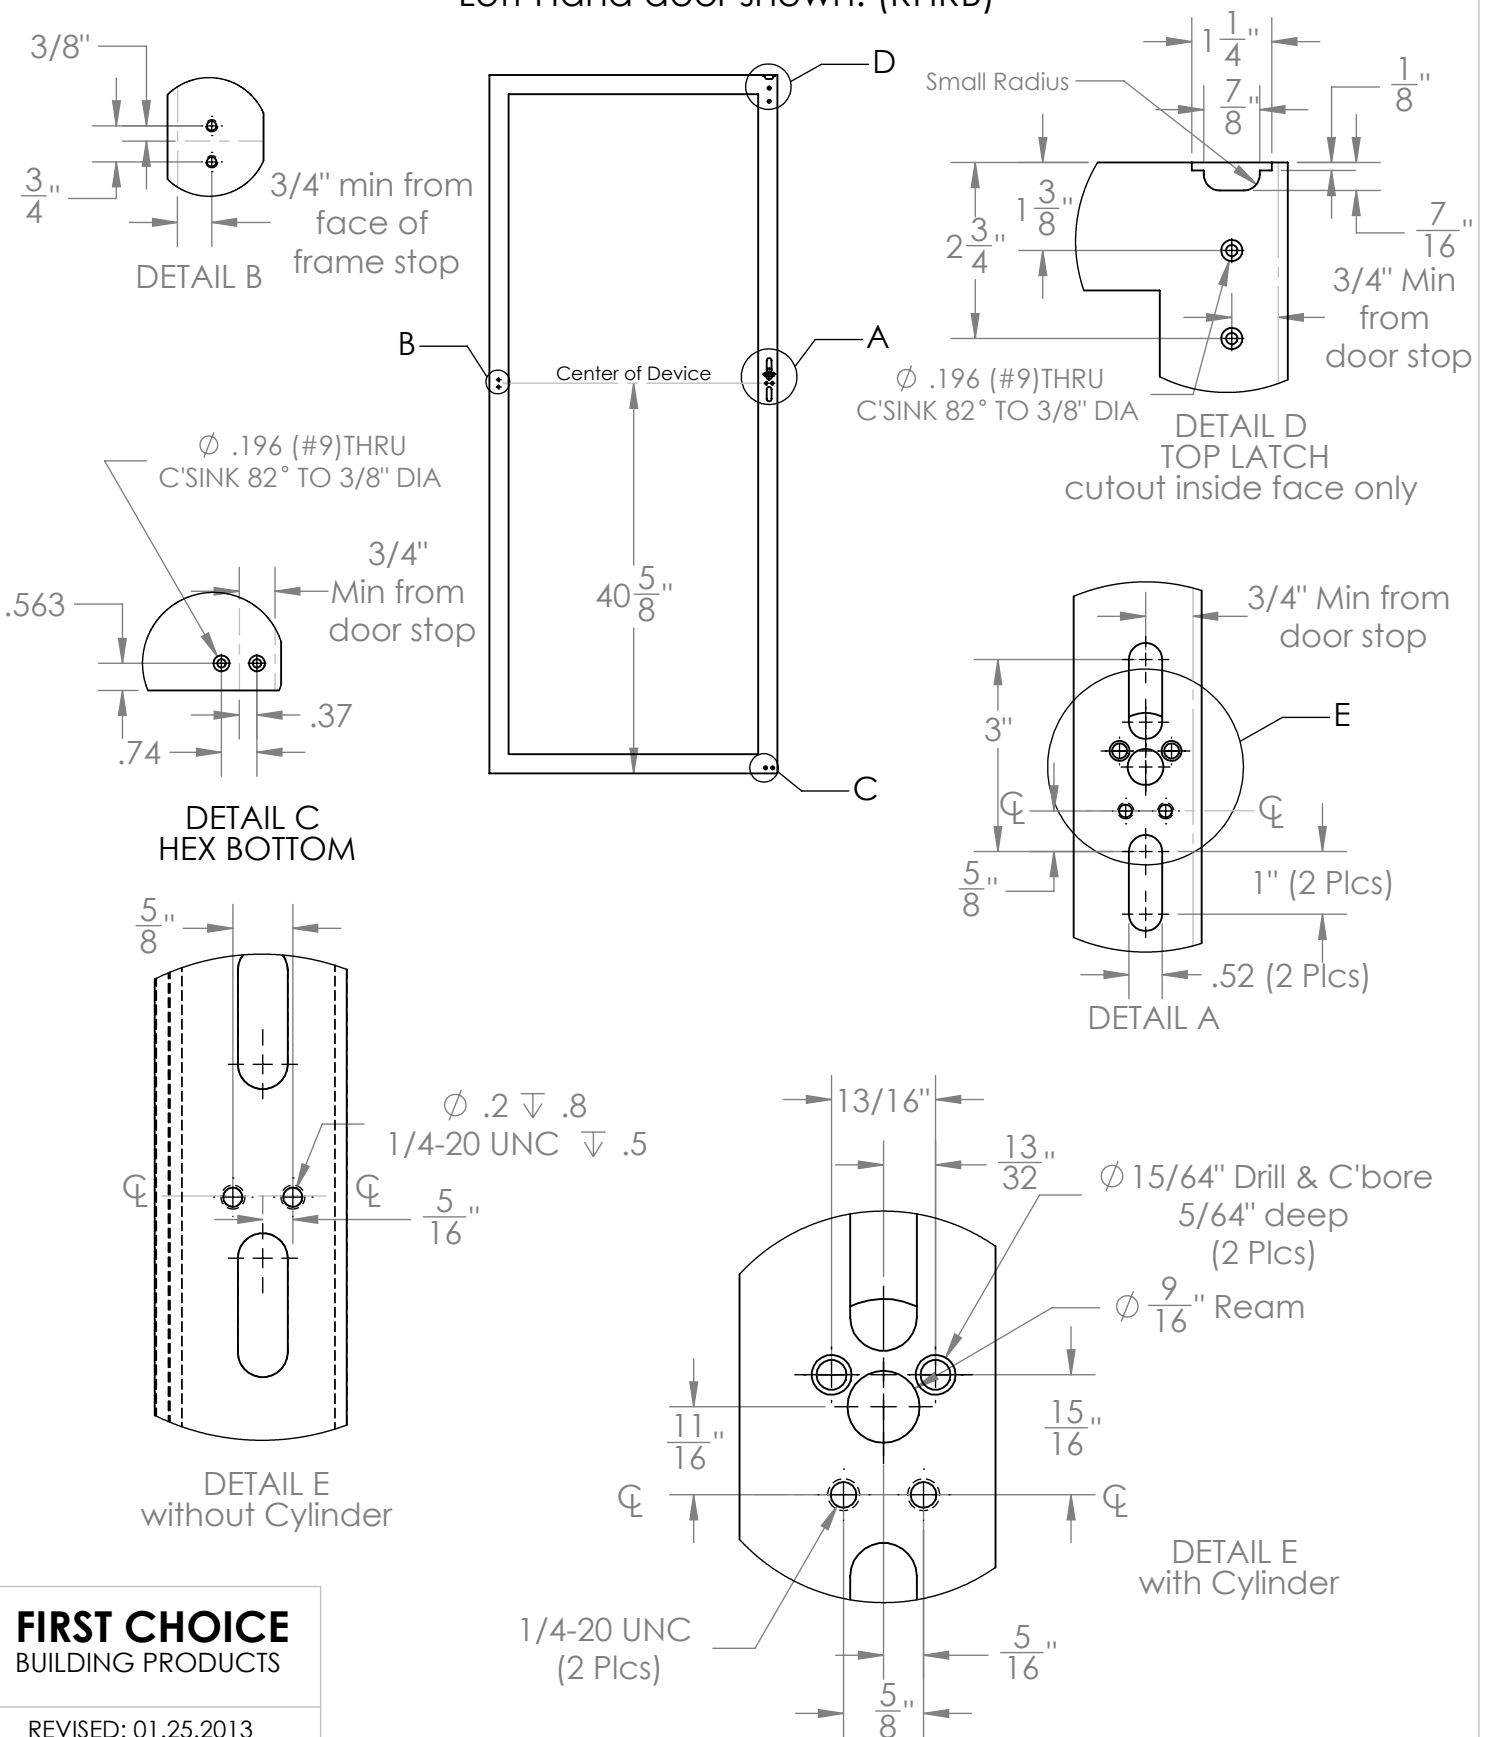

Concealed Vertical Rod Panic For Hex Style Bottom Rod Installation Template

All prep is on interior of door, except where noted.
Left Hand door shown. (RHRB)

FIRST CHOICE
BUILDING PRODUCTS

REVISED: 01.25.2013