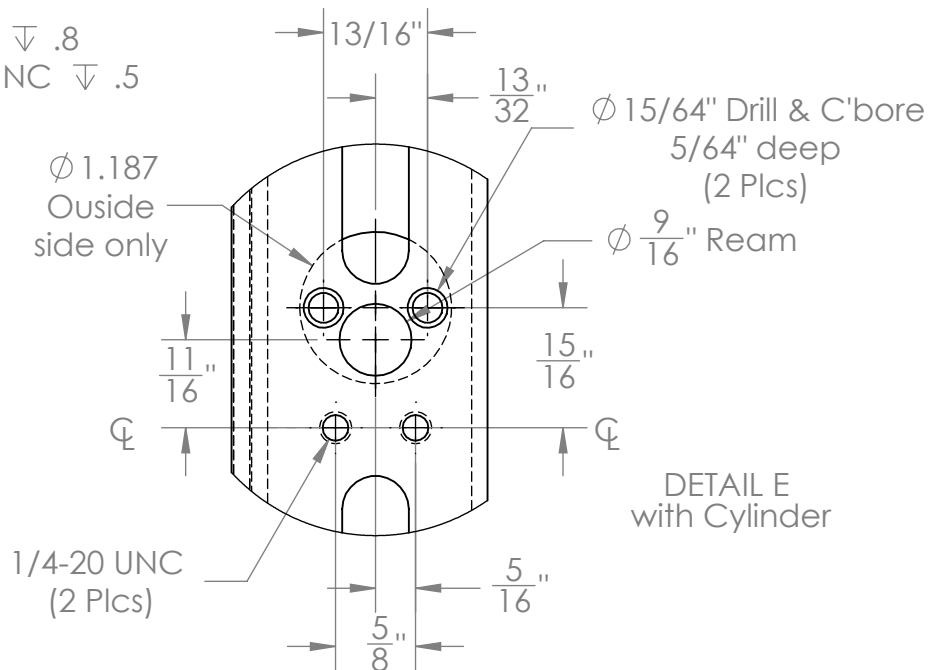

Concealed Vertical Rod Panic For Bottom Rod Latch Installation Template

All prep is on interior of door, except where noted.
Left Hand door shown. (RHRB)

FIRST CHOICE
BUILDING PRODUCTS

REVISED: 05.12.2021