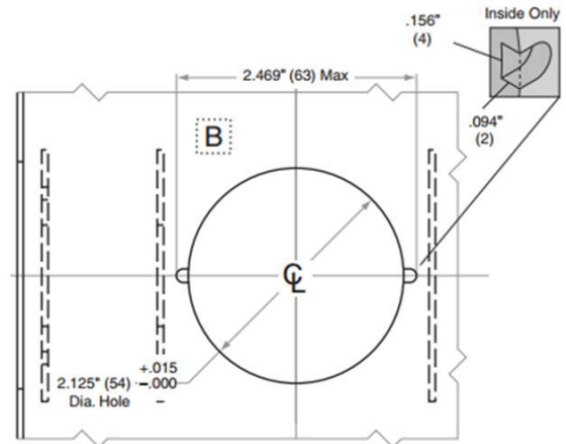

FALCON®

Transition guide

Y Series to W Series small rose

Falcon® Y lock discontinuation

The Grade 2 tubular Falcon Y lock has been discontinued and is no longer available in the Falcon lock portfolio. Moving forward, customers desiring a narrow stile Grade 2 lock with comparable features, options and price point can order the Falcon W Series small rose.

Falcon W Series small rose

Falcon offers a small rose option for the Falcon W cylindrical lock. The W Series small rose has the same diameter as the Falcon Y lock, approximately 2-9/16"; the same door prep, and same applications with more functions.

Features and benefits

- Meets ANSI/BHMA A156.2, Series 4000, Grade 2 test requirements for key-in-lever locksets
- UL listed 3 hour A Label
- Individual heavy-duty springs for lever return and to prevent lever sag. Trim is through-bolted
- All lever designs are solid (no inserts) and meet the federal ADA and state disability requirements
- Adjusts to fit door thickness from 1-3/8" to 1-3/4"
- Non-handed and does not require field disassembly for re-handing

Door prep

Convenient for aftermarket replacement, the Falcon W Series small rose door prep is the same as the Falcon Y lock.