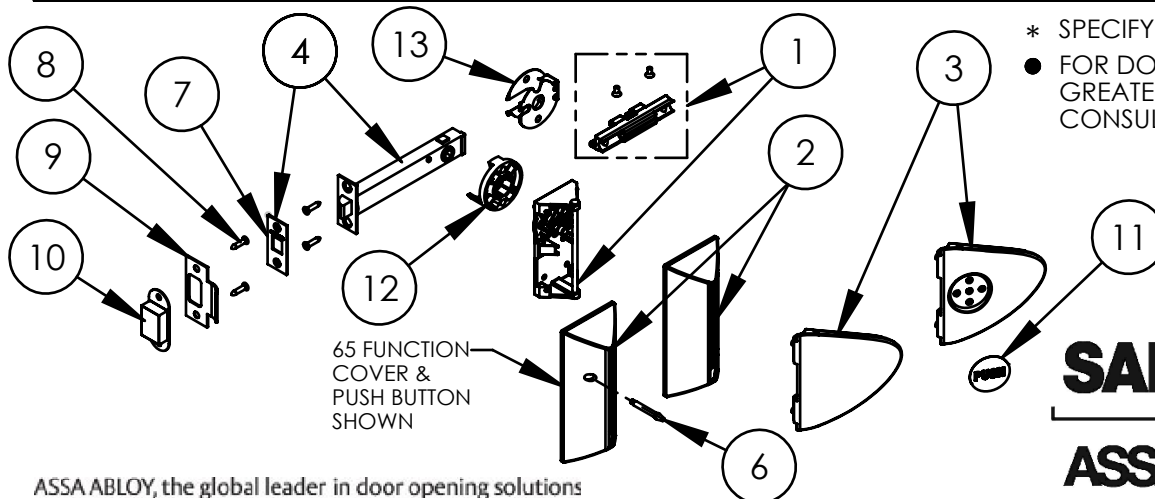

HPALP SERIES

PARTS LIST

15 FUNC
65 FUNC

PARTS LIST

PAGE REV.
HP.ALP1 B

4/2016

ITEM No.	PART No.	DESCRIPTION	QTY.
1	HP-2001	12-HP-ALP CHASSIS PACK	1
2	78-0472	COVER (NON HANDED) 15 FUNCTION *	1
	HP-0008	COVER (INSIDE LH / LHRB) 65 FUNCTION *	
	HP-0009	COVER (INSIDE RH / RHRB) 65 FUNCTION *	
	HP-0010	COVER (OUTSIDE RH / RHRB) 65 FUNCTION *	
	HP-0011	COVER (OUTSIDE LH / LHRB) 65 FUNCTION *	
3	78-0478	PADDLE *	1
	78-0504	PADDLE (MARKER RELIEF) *	
4	HP-2009	LATCH ASSEMBLY 2 3/4" (15 FUNCTION) *	1
	HP-2004	2 3/4" (65 FUNCTION) *	
	HP-2005	5" (15 FUNCTION) *	
	HP-2006	5" (65 FUNCTION) *	
	HP-2007	7" (15 FUNCTION) *	
	HP-2008	7" (65 FUNCTION) *	
5	82-4846	ALP TRIM MOUNTING HARDWARE PACK (STD) *●	1
	82-4847	ALP TRIM MOUNTING HARDWARE PACK (SECURITY TORX) *●	
	82-4748	ALP TRIM MOUNTING HARDWARE PACK (SPANNER) *●	
6	HP-0007	PRIVACY PIN (1 3/8" DOOR) *●	1
	HP-0012	(2" DOOR) *●	
	HP-0013	(2 1/4" DOOR) *●	
7	DL-0116	FACE PLATE *	1
8	08-3788	SCREW PACK (STANDARD) *	1
	08-2853	SCREW PACK (808 STRIKE) *	1
9	08-0312	2 3/4" CURVED LIP STRIKE (STANDARD) *	1
	DL-0019	1 1/4" RADIUS FULL LIP STRIKE (14-) CAT. #505 *	
	77-1141	1 1/4" CURVED LIP STRIKE, ANSI (28-) CAT. #808 *	
10	08-3788	SCREW PACK (STANDARD STRIKE BOX INCLUDED)	1
	DL-0019	STRIKE BOX (14-)	
	77-1141	STRIKE BOX (28-)	
11	ALP1	PUSH/PULL MARKER PACK (INCLUDES 2 MARKERS & SCREWS)	1
12	HP-0021	161 SPACER	1
13	DL-0071	DL FIRE GUARD CLIP	1

* SPECIFY FINISH
● FOR DOOR THICKNESS
GREATER THAN 1 3/4"
CONSULT FACTORY

© SARGENT Manufacturing Company, an ASSA ABLOY Group Company. All Rights reserved.