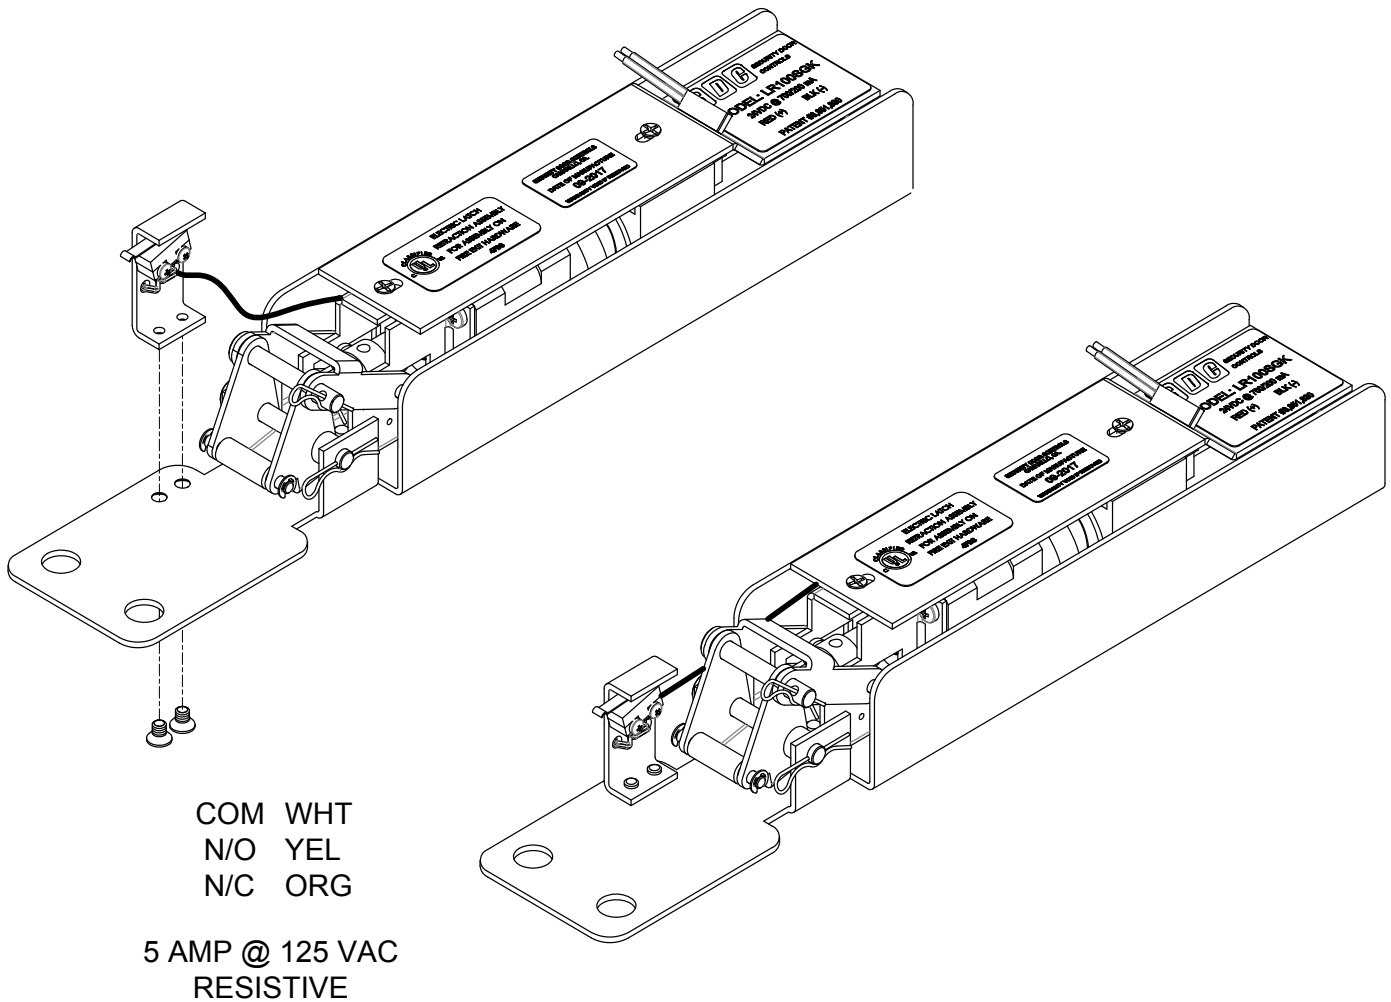

# SDC Security Door Controls

801 Avenida Acaso, Camarillo, Ca. 93012 • (805) 494-0622 •  
www.sdcsecurity.com • E-mail: service@sdsecurity.com

## LRCA1R INSTALLATION INSTRUCTIONS REQUEST-TO-EXIT ELR SWITCH KIT CAL-ROYAL MODELS: 9800 & GLSCVR9800 SERIES

Attach the switch mounting bracket where shown. Run switch wires along the side of the housing.