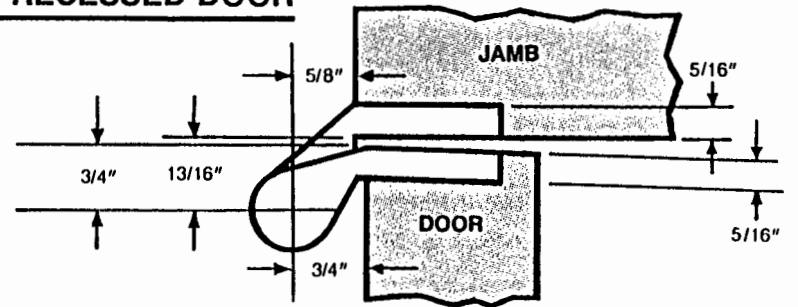

IP-1900 Intermediate Pivot Set INSTALLATION INSTRUCTIONS

FLUSH DOOR

RIGHT HAND PIVOT SHOWN (LEFT HAND OPPOSITE)

1/8" RECESSED DOOR

RIGHT HAND PIVOT SHOWN (LEFT HAND OPPOSITE)