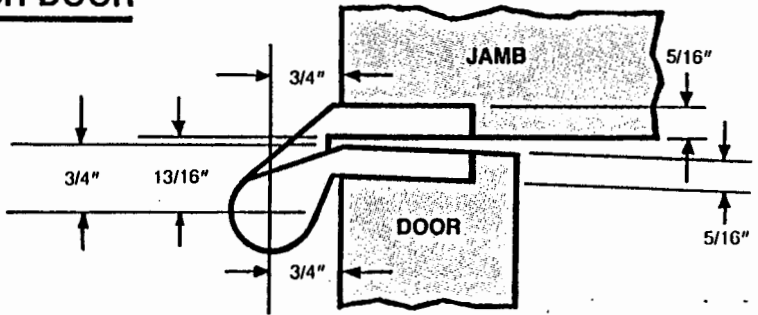

IP-1900 Intermediate Pivot Set INSTALLATION INSTRUCTIONS

FLUSH DOOR

RIGHT HAND PIVOT SHOWN (LEFT HAND OPPOSITE)

1/8" RECESSED DOOR

RIGHT HAND PIVOT SHOWN (LEFT HAND OPPOSITE)