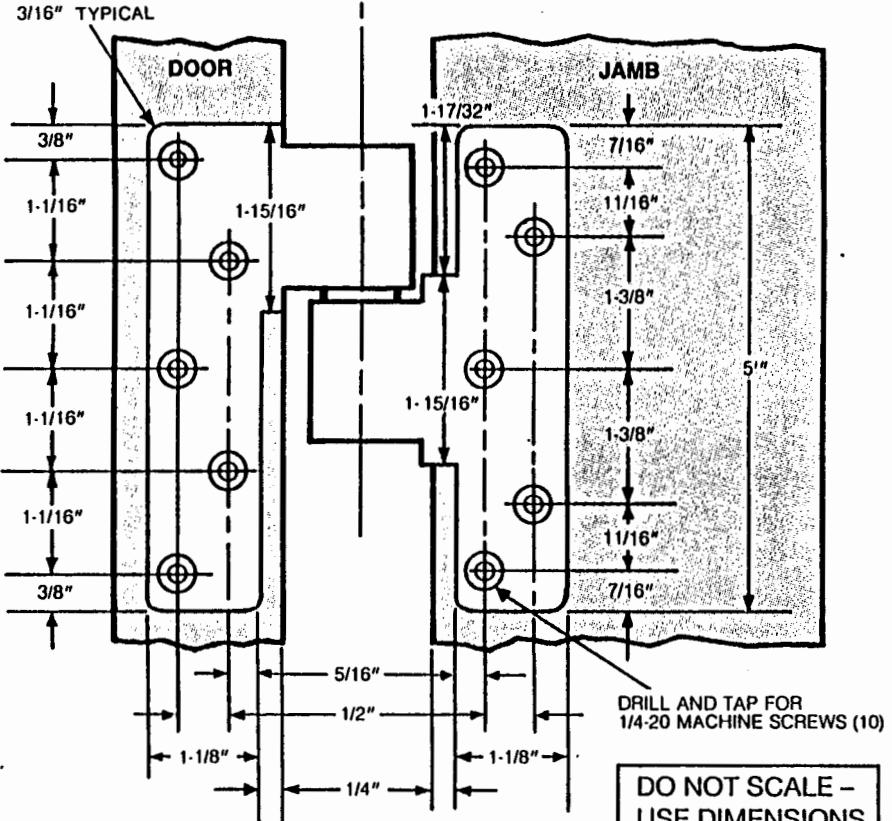

IP-1900 Intermediate Pivot Set INSTALLATION INSTRUCTIONS

FLUSH DOOR

RIGHT HAND PIVOT SHOWN (LEFT HAND OPPOSITE)

1/8" RECESSED DOOR

RIGHT HAND PIVOT SHOWN (LEFT HAND OPPOSITE)