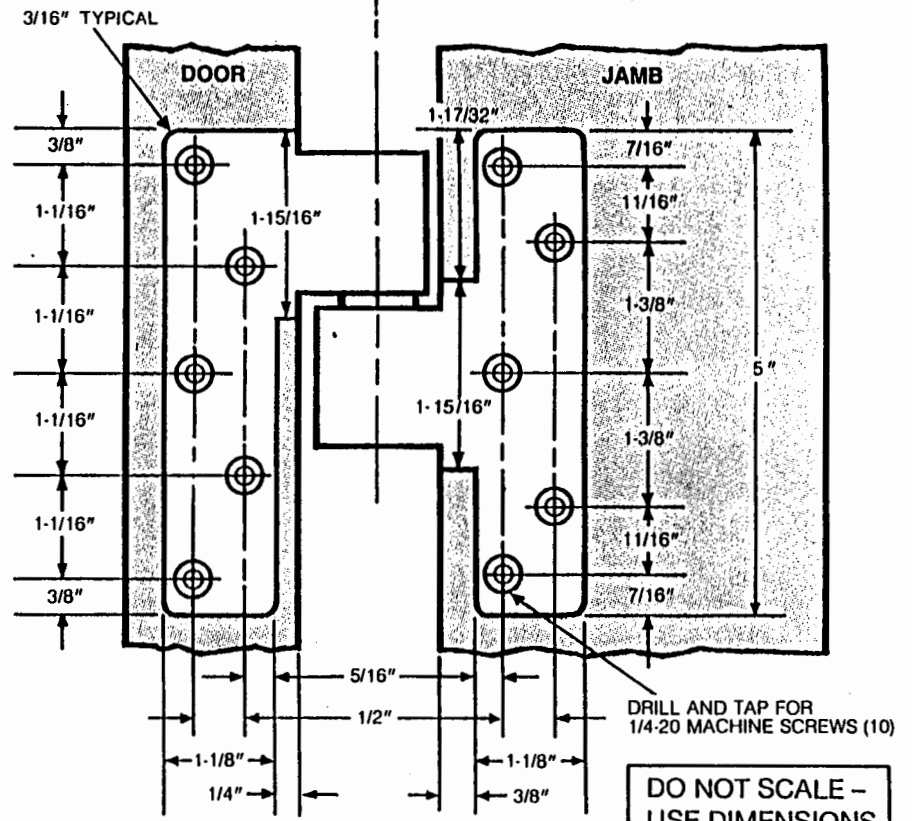

IP-1900 Intermediate Pivot Set INSTALLATION INSTRUCTIONS

FLUSH DOOR

RIGHT HAND PIVOT SHOWN (LEFT HAND OPPOSITE)

1/8" RECESSED DOOR

RIGHT HAND PIVOT SHOWN (LEFT HAND OPPOSITE)