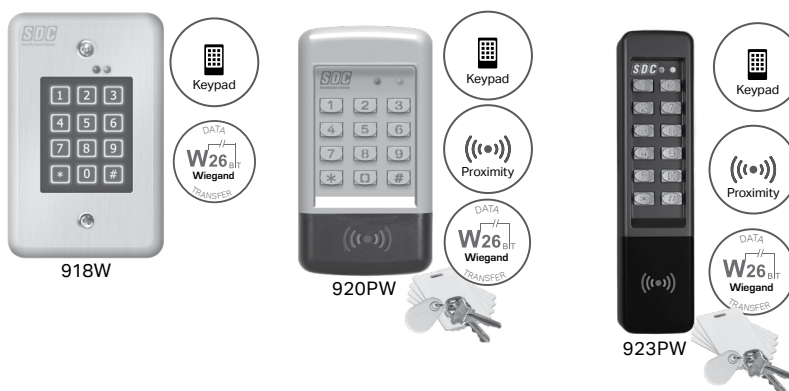

Prox Reader		LIST
<b>IPRW300</b>	<b>Wiegand Reader - PROX, Mullion Mount</b> , HID compatible (125 kHz) includes Black and White Cover	<b>210.00</b>
<b>IPRW500</b>	<b>Wiegand Reader - PROX, Single Gang Box or Surface Mount</b> , HID compatible (125 kHz) includes Black and White Cover	<b>241.00</b>

Wiegand Reader		LIST
<b>918W</b>	Indoor digital keypad, Wiegand output	<b>174.00</b>
<b>920PW</b>	Digital keypad with Prox Reader, Wiegand output	<b>433.00</b>
<b>923PW</b>	Digital keypad, narrow, with Prox Reader, Wiegand output	<b>527.00</b>