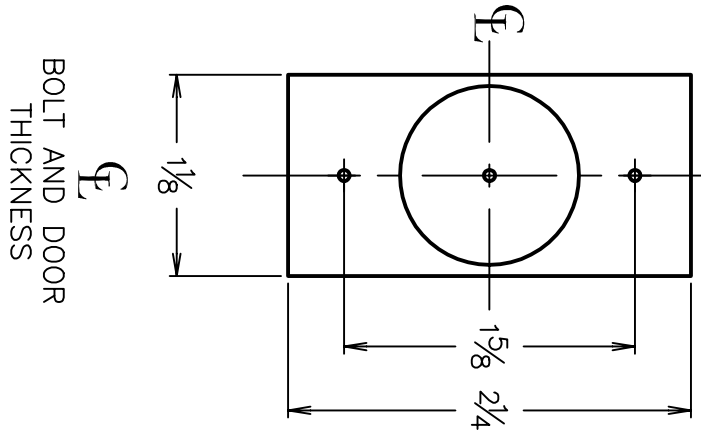

MARK
CENTER OF
DOOR
THICKNESS
FOR 1" DIA.
HOLE

TEAR HERE

NOTE: ADJUST
TEMPLATE FOR
BEVELED DOORS

$\phi 2\frac{1}{8}$

DOOR TEMPLATE

KV, KM, KR 116

2 3/4" BACKSET (FIXED)

MAY NOT BE TO SCALE