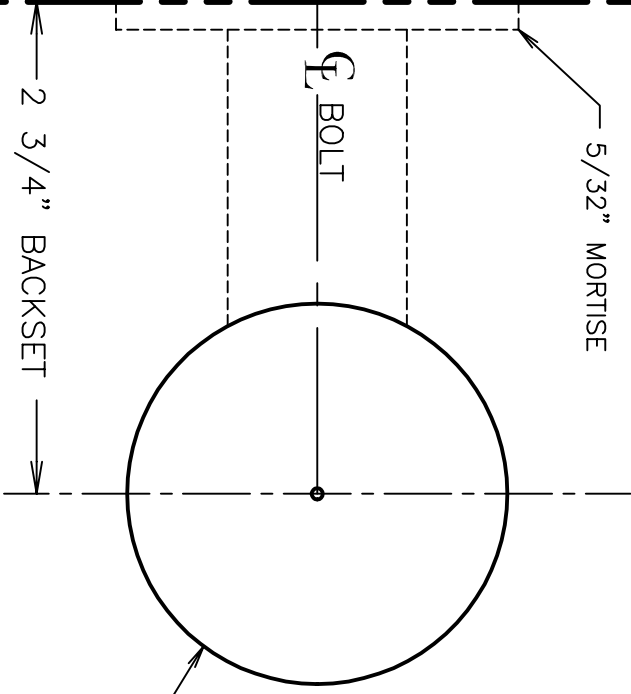

MARK
CENTER OF
DOOR
THICKNESS
FOR 1" DIA.
HOLE

TEAR HERE

NOTE: ADJUST
TEMPLATE FOR
BEVELED DOORS

$\phi 2\frac{1}{8}$

DOOR TEMPLATE

KV, KM, KR 116

2 3/4" BACKSET (FIXED)

MAY NOT BE TO SCALE