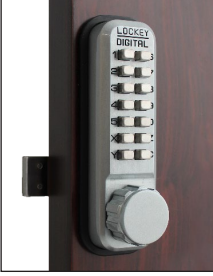

Lifetime Mechanical Warranty!

Finish:
Antique Brass (AB), Bright Brass (BB), Jet Black (JB), Oil Rubbed Bronze (OIL), Satin Chrome (SC), Satin Nickel (SN), White (WH)

M220

www.LockeyUSA.com/product/M220

Mechanical, keyless, surface mount deadbolt lock
Reversible long/short bar
One user code, thousands of possible combinations
Low profile, ideal for narrow stile doors & cabinets
Thumbturn on exterior & interior
Dimensions: 5" L x 1 1/4" W x 1 7/8" D, Throw: 3/8"
Door Thickness: 1 1/8" to 2"
1/8" thick & up with Thin Door Kit
Up to 5" thick with Extension Kit
(Thin Door Kit and Extension Kit sold separately)
OPTIONS:

Lifetime Mechanical Warranty!

Finish:
Antique Brass (AB), Bright Brass (BB), Jet Black (JB), Marine Grade (MG), Satin Chrome (SC), Satin Nickel (SN), White (WH)

2200

www.LockeyUSA.com/product/2200

Mechanical, keyless, surface mount deadbolt lock
Narrow Stile
Long (2 1/4") and short (7/8") bar included
One user code, thousands of possible combinations
Knob on exterior, thumbturn on interior
Dimensions: 5 5/8" L x 1 5/8" W x 1 5/8" D
Door Thickness: 1 1/8" to 2"
1/8" thick & up with Thin Door Kit
Up to 5" thick with Extension Kit
(Thin Door Kit and Extension Kit sold separately)
Oversized Knob (OSK) Available (sold separately)
OPTIONS: