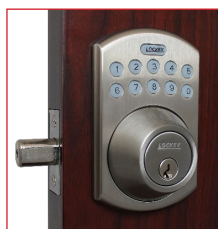

E910

www.LockeyUSA.com/product/E910

Battery-powered electronic deadbolt lock
Remote capable (1 included, up to 5 capable)
Up to 6 user codes, 4-10 digits in length
Key Override (Schlage keyway)
Auto-locking function
Covers standard 2 1/8" hole
LED Illumination for easy operation in the dark
Dimensions:
Exterior: 5 1/2" L x 3 1/8" W x 1 3/8" D
Interior: 7 1/4" L x 2 3/4" W x 1 3/4" D
OPTIONS:
Finish:
Antique Brass (AB), Bright Brass (BB),
Satin Chrome (SC), Satin Nickel (SN),
Antique/Oil Rubbed Bronze (OIL)

E915

www.LockeyUSA.com/product/E915

Battery-powered electronic deadbolt lock
Remote capable (1 included, up to 5 capable)
Up to 6 user codes, 4-10 digits in length
Key Override (Schlage keyway)
Auto-locking function
Covers standard 2 1/8" hole
LED Illumination for easy operation in the dark
Disposable (one-time use) code capable
Dimensions:
Exterior: 5 1/8" L x 3 1/8" W x 1 3/8" D
Interior: 7 1/4" L x 2 7/8" W x 1 3/4" D
OPTIONS:
Finish:
Antique Brass (AB), Bright Brass (BB),
Satin Nickel (SN), Antique/Oil Rubbed Bronze (OIL)

EB915

www.LockeyUSA.com/product/EB915

Battery-powered electronic deadbolt lock
Bluetooth connectivity (up to 70 feet)
Up to 6 user codes, 4-10 digits in length
Administrator Usage Log, records unlocks via app
Key Override (Schlage keyway)
Auto-locking function
Covers standard 2 1/8" hole
LED Illumination for easy operation in the dark
Dimensions:
Exterior: 5 1/2" L x 3 1/8" W x 1 3/8" D
Interior: 7 1/4" L x 2 3/4" W x 1 3/4" D
OPTIONS:
Finish:
Antique Brass (AB), Bright Brass (BB),
Satin Nickel (SN), Antique/Oil Rubbed Bronze (OIL)