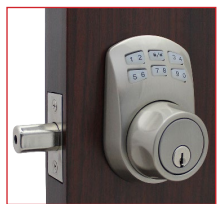

**Limited
Lifetime
Mechanical
Warranty!**

3210

www.LockeyUSA.com/product/3210

Mechanical, keyless deadbolt lock
Oversized knob on exterior & interior
Covers standard 2 1/8" hole
Adjustable deadbolt backset
Door Thickness: 1 1/8" to 2"
Dimensions: 6 1/4" L x 1 3/4" W x 2" D
OPTIONS:
Keypad:
Single Combination, Double Combination (DC)
Finish:
Only available in Marine Grade finish. Closely
resembles the color of a Satin Chrome (26D) finish.
Recommended for saltwater environments where
the lock will sustain consistent exposure to the
elements. Longer lifetime than a standard finish.

**Lifetime
Mechanical
Warranty!**

SL910

www.LockeyUSA.com/product/SL910

Electronic/mechanical combination deadbolt
Manual drive deadbolt saves power
Covers standard 2 1/8" hole
Key override (Kwikset keyway)
LED Illumination for easy operation in the dark
Up to 20 user codes, 4-10 digits in length
Low battery alarm
Slim/small interior lock body
Dimensions:
Exterior: 4 1/16" L x 2 3/4" W x 1 11/16" D
Interior: 3 1/2" L x 2 9/16" W x 1 1/4" D
OPTIONS:
Finish:
Antique Brass (AB), Bright Brass (BB),
Oil Rubbed Bronze (OIL), Satin Nickel (SN)

E910

www.LockeyUSA.com/product/E910

Battery-powered electronic deadbolt lock
Remote capable (1 included, up to 5 capable)
Up to 6 user codes, 4-10 digits in length
Key Override (Schlage keyway)
Auto-locking function
Covers standard 2 1/8" hole
LED Illumination for easy operation in the dark
Dimensions:
Exterior: 5 1/2" L x 3 1/8" W x 1 3/8" D
Interior: 7 1/4" L x 2 3/4" W x 1 3/4" D
OPTIONS:
Finish:
Antique Brass (AB), Bright Brass (BB),
Satin Chrome (SC), Satin Nickel (SN),
Antique/Oil Rubbed Bronze (OIL)