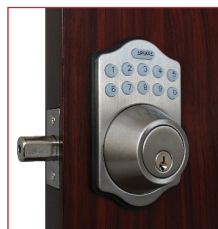

**Limited
Lifetime
Mechanical
Warranty!**

3210

www.LockeyUSA.com/product/3210

Mechanical, keyless deadbolt lock
Oversized knob on exterior & interior
Covers standard 2 1/8" hole
Adjustable deadbolt backset
Door Thickness: 1 1/8" to 2"
Dimensions: 6 1/4" L x 1 3/4" W x 2" D
OPTIONS:
Keypad:
Single Combination, Double Combination (DC)
Finish:
Only available in Marine Grade finish. Closely
resembles the color of a Satin Chrome (26D) finish.
Recommended for saltwater environments where
the lock will sustain consistent exposure to the
elements. Longer lifetime than a standard finish.

**Lifetime
Mechanical
Warranty!**

SL910

www.LockeyUSA.com/product/SL910

Electronic/mechanical combination deadbolt
Manual drive deadbolt saves power
Covers standard 2 1/8" hole
Key override (Kwikset keyway)
LED Illumination for easy operation in the dark
Up to 20 user codes, 4-10 digits in length
Low battery alarm
Slim/small interior lock body
Dimensions:
Exterior: 4 1/16" L x 2 3/4" W x 1 11/16" D
Interior: 3 1/2" L x 2 9/16" W x 1 1/4" D
OPTIONS:
Finish:
Antique Brass (AB), Bright Brass (BB),
Oil Rubbed Bronze (OIL), Satin Nickel (SN)

E910

www.LockeyUSA.com/product/E910

Battery-powered electronic deadbolt lock
Remote capable (1 included, up to 5 capable)
Up to 6 user codes, 4-10 digits in length
Key Override (Schlage keyway)
Auto-locking function
Covers standard 2 1/8" hole
LED Illumination for easy operation in the dark
Dimensions:
Exterior: 5 1/2" L x 3 1/8" W x 1 3/8" D
Interior: 7 1/4" L x 2 3/4" W x 1 3/4" D
OPTIONS:
Finish:
Antique Brass (AB), Bright Brass (BB),
Satin Chrome (SC), Satin Nickel (SN),
Antique/Oil Rubbed Bronze (OIL)