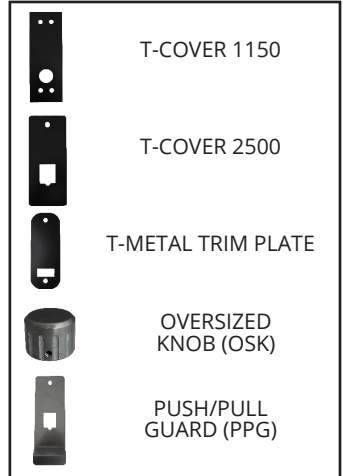

ACCESSORY NAME	COMPATIBLE WITH	PART #
E-Digital Remote	E910, E915, E930, E985, E985, E995	E-REMOTE
C-Series Pull Handle	C120, C150, C170 (Not available in BB or MG finish)	C-25
Extra Combination Tumblers	C, M, 1000, 2000, 2900, 3000, & P Series Locks	PIN KIT
Tamper Proof Screws	C, M, 1000, 2000, 2900 & 3000 Series	TPS (TPSDC for DC locks)
Extension Kit-1150	1150, 1600 (New Style)	EXT-1150
Extension Kit-2000	C Series, M Series, 2200, 2210, 2500, 2900, 2950 & 3000 Series	EXT-2000
Extension Kit-2835	2830, 2835, 2930 (New Style), 2985	EXT-2835
Thin Door Kit	C Series, M220, 2200, 2500	TDK
Adjustable Deadbolt	M210, 2210 & 3210	D-ADJ
Adjustable Knob Latch	M230	SKADJUSTABLE
Adjustable Latch	1150, 1600, 2830, 2835, 3830, 3835	SLADJUSTABLE
Drive-in Deadbolt	M210, 2210 & 3210	DID
900 Deadbolt	2900	900-BOLT
930 Latch	2930, 2985	930-LATCH
950 Hookbolt	2950	950-HOOK
T-Cover 1150 (3" x 8 1/2")	1150, 1600	T-COVER 1150
T-Cover 2500 (3 1/2" x 8 3/8")	2000 & 3000 Series	T-COVER 2500
Metal Trim Plate	2000 Series	T-METAL
Oversized Knob	2200, 2210, 2230, 2500, 2900, 2950	OSK
Push/Pull Guard	2000 Series, 3000 Series & 310P	PPG
Narrow Stile Mounting Tabs	2900 Series	AR-2991-0965