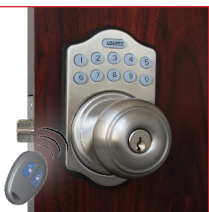

3835 NEW!

www.LockeyUSA.com/product/3835

Lifetime Mechanical Warranty!

Mechanical, keyless deadlocking spring latch
 Auto-locking with passage function
 Levers on exterior & interior
 Covers standard 2 1/8" hole
 Adjustable backset deadlocking spring latch
 Door Thickness: 1 1/8" to 2"
 Dimensions: 6 5/16" L x 1 3/4" W x 2 1/4" D
OPTIONS:
Keypad:
 Single Combination, Double Combination (DC)
Finish:
 Jet Black Marine Grade (JBMG), Oil Rubbed Bronze (OIL), Satin Chrome Marine Grade (SCMG), Satin Nickel (SN)

E930/E985

www.LockeyUSA.com/product/E930
www.LockeyUSA.com/product/E985

Battery-powered electronic spring latch lock
 Remote capable (1 included, up to 5 capable)
 Up to 6 user codes, 4-10 digits in length
 Key Override (Schlage keyway)
 Auto-locking function
 Covers standard 2 1/8" hole
 LED Illumination for easy operation in the dark
 Customizable programming code for setup
 Ability to temporarily disable user codes
 Low battery indicator
 Dimensions: 5 1/2" L x 3 1/8" W x 2 1/2" D
OPTIONS:
Finish:
 Antique Brass (AB), Bright Brass (BB), Satin Chrome (SC), Satin Nickel (SN), Antique/Oil Rubbed Bronze (OIL)

E995

www.LockeyUSA.com/product/E995

Battery-powered electronic spring latch lock
 Remote capable (1 included, up to 5 capable)
 Up to 6 user codes, 4-10 digits in length
 Key Override (Schlage keyway)
 Auto-locking function
 Covers standard 2 1/8" hole
 LED Illumination for easy operation in the dark
 Customizable programming code for setup
 Ability to temporarily disable user codes
 Low battery indicator
 Dimensions: 5 1/8" L x 3 1/8" W x 2 5/8" D
OPTIONS:
Finish:
 Antique Brass (AB), Bright Brass (BB), Satin Nickel (SN), Antique/Oil Rubbed Bronze (OIL)