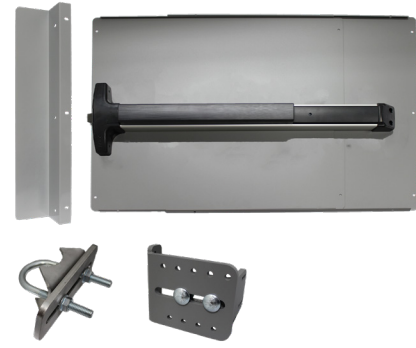

ED42

Edge Panic Shield
Edge Strike Bracket
Detex V40 33" Panic Bar
Latch Protector
Jamb Stop

Specify Finish:
Silver or Black

Order Number:

Silver: ED42S
Black: ED42B

www.lockeyusa.com/product/ed42