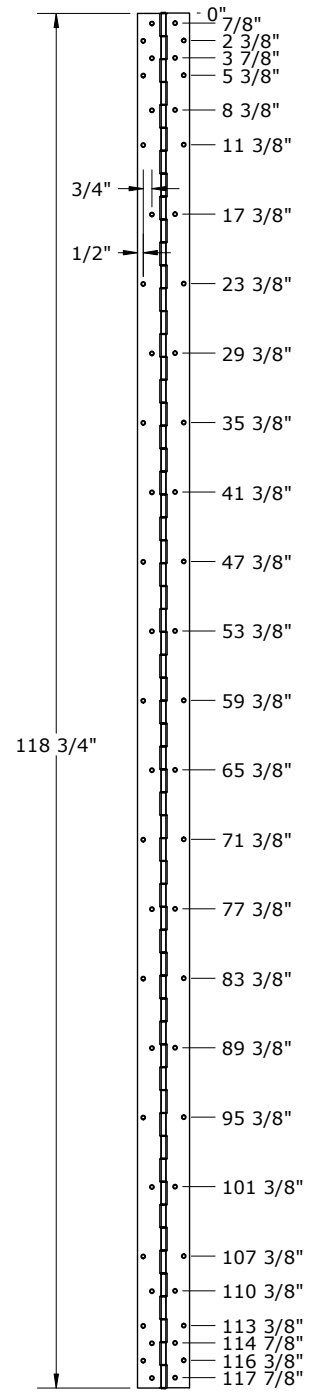

## Markar 10'0" (118.75") Mounting Hole Pattern

The global leader in  
door opening solutions

DO NOT SCALE  
DIMENSIONS: INCHES

### Template 120-15

**Effective date:**  
February 3, 2015

**Supersedes:** All Previous

**USING THE ACTUAL HINGE  
AS THE TEMPLATE IS  
HIGHLY RECOMMENDED.**

Dimensions shown are for  
hinge models listed below.

**Both Frame and Door Leaf**  
FM100, FM200, FM300,  
FM300WT10, FM300WT20,  
FM300WT30, FM300WT40,  
FM300WT50, FM327,  
FM344, FM3500, FM600,  
FM/SC325, HG105, HG305,  
HG3505, HG315, HG322,  
HG326, HG329