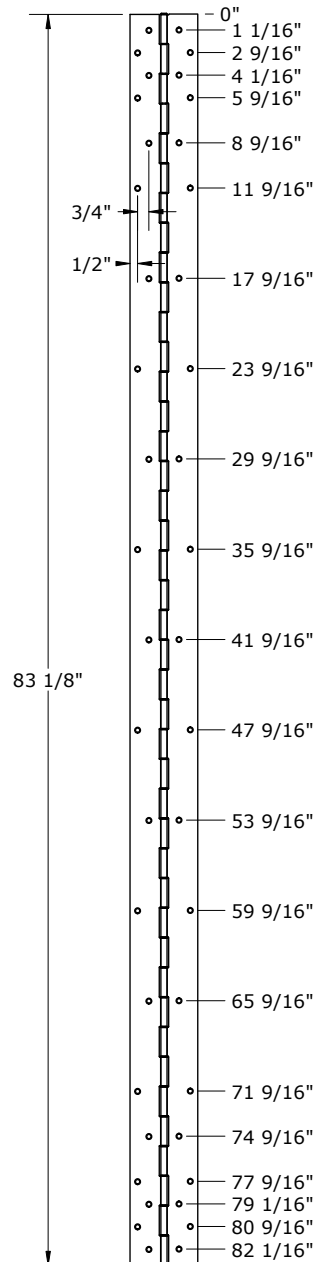

Markar 7'0" (83¹/₈") Mounting Hole Pattern

The global leader in
door opening solutions

DO NOT SCALE
DIMENSIONS: INCHES

Template 83-15

Effective date:
February 3, 2015

Supersedes: All Previous

**USING THE ACTUAL HINGE
AS THE TEMPLATE IS
HIGHLY RECOMMENDED.**

Dimensions shown are for
hinge models listed below.

Both Frame and Door Leaf
FM100, FM200, FM300,
FM300WT10, FM300WT20,
FM300WT30, FM300WT40,
FM300WT50, FM327,
FM344, FM3500, FM600,
FM/SC325, HG105, HG305,
HG3505, HG315, HG322,
HG326, HG329

Door Leaf Only
HG306, HG310, HG311,
HM104, HM204, HM304

Frame Leaf Only
HG323, HS103, HS203,
HS303

5535 Distribution Drive
Memphis, TN 38141
P: 800.824.3018 | F: 800.243.3656
www.markar.com