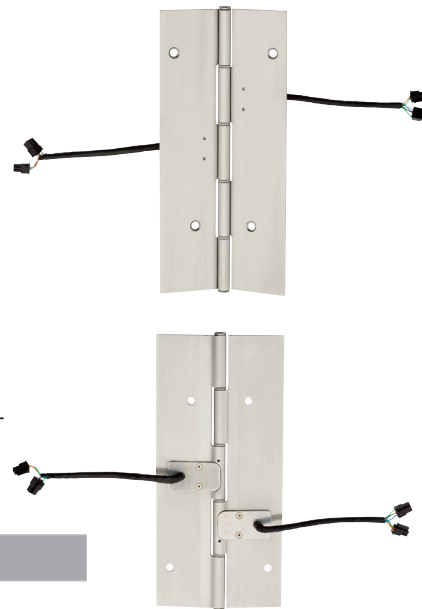

The global leader in
door opening solutions

Markar Power over Ethernet (PoE) Continuous Hinge

The Markar Power over Ethernet (PoE) Continuous Hinge provides a means to pass Ethernet data and power through the hinge to the electrified PoE hardware. Available as an option on most 3500, 600, 300, 200 and 100 Series Edge Mount Continuous Pin and Barrel Hinges. Continuous pin and barrel hinges distribute the door weight evenly throughout the hinge length, thus reducing wear and tear on the door and frame. They can also increase security by preventing the insertion of devices between the door and frame.

ElectroLynx® "plug and play" functionality quickly connects to other ASSA ABLOY Group brand products, including access control hardware from Corbin Russwin and SARGENT and McKinney cables and harness assemblies. The Electrical Transfer Access Prep (ETAP) is included, allowing easier access to wiring and making installation even faster.

10" Hinge Section Shown

Applications:

- Office Buildings
- Healthcare Facilities
- Schools
- Public Buildings

Hardwiring Made Easy™

ElectroLynx®
As part of their promise to provide innovative, fast and effective high security solutions to their customers, certain ASSA ABLOY Group brands offer ElectroLynx®, a universal quick-connect system that simplifies the electrification of the door opening.

ElectroLynx® is a registered trademark of ASSA ABLOY Inc.

Features	Benefits
"Plug and play" ElectroLynx® (9 wire) connectors	Quick and easy installation
Electrical Transfer Access Prep (ETAP)	Easy, one-person access to wiring while the hinge is hung on door and frame
Concealed wires	Eliminates disruption of power due to tampering with exposed wires
EL clips on wire portal holes	Conceals and protects wiring from chafing
UL Listed, ANSI/BHMA A156.26 Grade 1	Meets industry standards