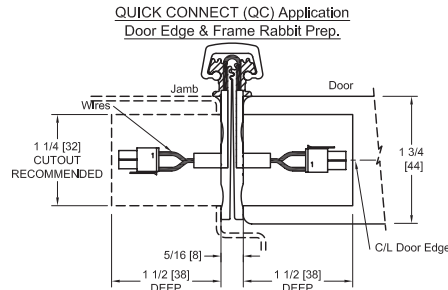

Architectural Door Accessories

McKinney 120HD - Serviceable Prep Standard Location Template

The global leader in
door opening solutions

Includes All Profiles (MCK-12HD shown)

DO NOT SCALE
ALL DIMENSIONS ARE FOR METAL FRAMES WITH METAL OR WOOD DOORS
DIMENSIONS: INCHES (MM)

DO NOT SCALE

DOOR HINGE 76Y2 F-3HR
3HR REQUIRES FIRE PINS

**Template
120HD-SER
-14**

Effective date:
July 20, 2014

Supersedes: All Previous

225 Episcopal Road
Berlin CT 060377
P: 800.346.7707 | F: 800.541.1073
www.mckinneyhinge.com | dss-orders@assaabloy.com

McKinney is a brand associated with Corbin Russwin, Inc., an ASSA ABLOY Group company. Copyright © 2017, Corbin Russwin, Inc. All rights reserved. Reproduction in whole or in part without the express written permission of Corbin Russwin, Inc. is prohibited.