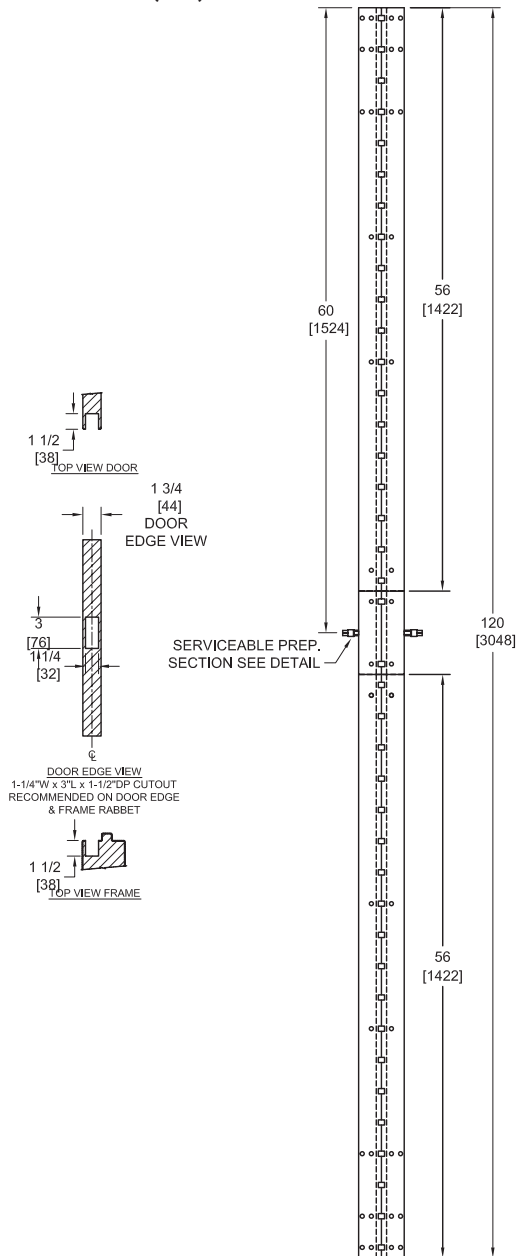

Architectural Door Accessories

McKinney 120HD - Serviceable Prep Standard Location Template

The global leader in
door opening solutions

Includes All Profiles (MCK-12HD shown)

DO NOT SCALE
ALL DIMENSIONS ARE FOR METAL FRAMES WITH METAL OR WOOD DOORS
DIMENSIONS: INCHES (MM)

DO NOT SCALE

DOOR HINGE 76Y2 F-3HR
3HR REQUIRES FIRE PINS

**Template
120HD-SER
-14**

Effective date:
July 20, 2014

Supersedes: All Previous

225 Episcopal Road
Berlin CT 060377
P: 800.346.7707 | F: 800.541.1073
www.mckinneyhinge.com | dss-orders@assaabloy.com