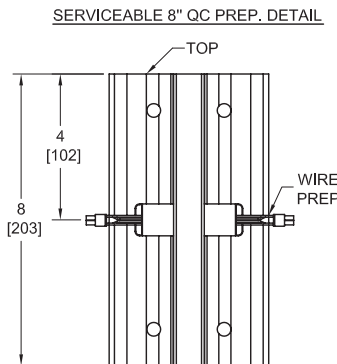

Architectural Door Accessories

McKinney 120HD - Serviceable Prep Standard Location Template

The global leader in
door opening solutions

Includes All Profiles (MCK-12HD shown)

DO NOT SCALE
ALL DIMENSIONS ARE FOR METAL FRAMES WITH METAL OR WOOD DOORS
DIMENSIONS: INCHES (MM)

DO NOT SCALE

DOOR HINGE 76Y2 F-3HR
3HR REQUIRES FIRE PINS

**Template
120HD-SER
-14**

Effective date:
July 20, 2014

Supersedes: All Previous

225 Episcopal Road
Berlin CT 060377
P: 800.346.7707 | F: 800.541.1073
www.mckinneyhinge.com | dss-orders@assaabloy.com