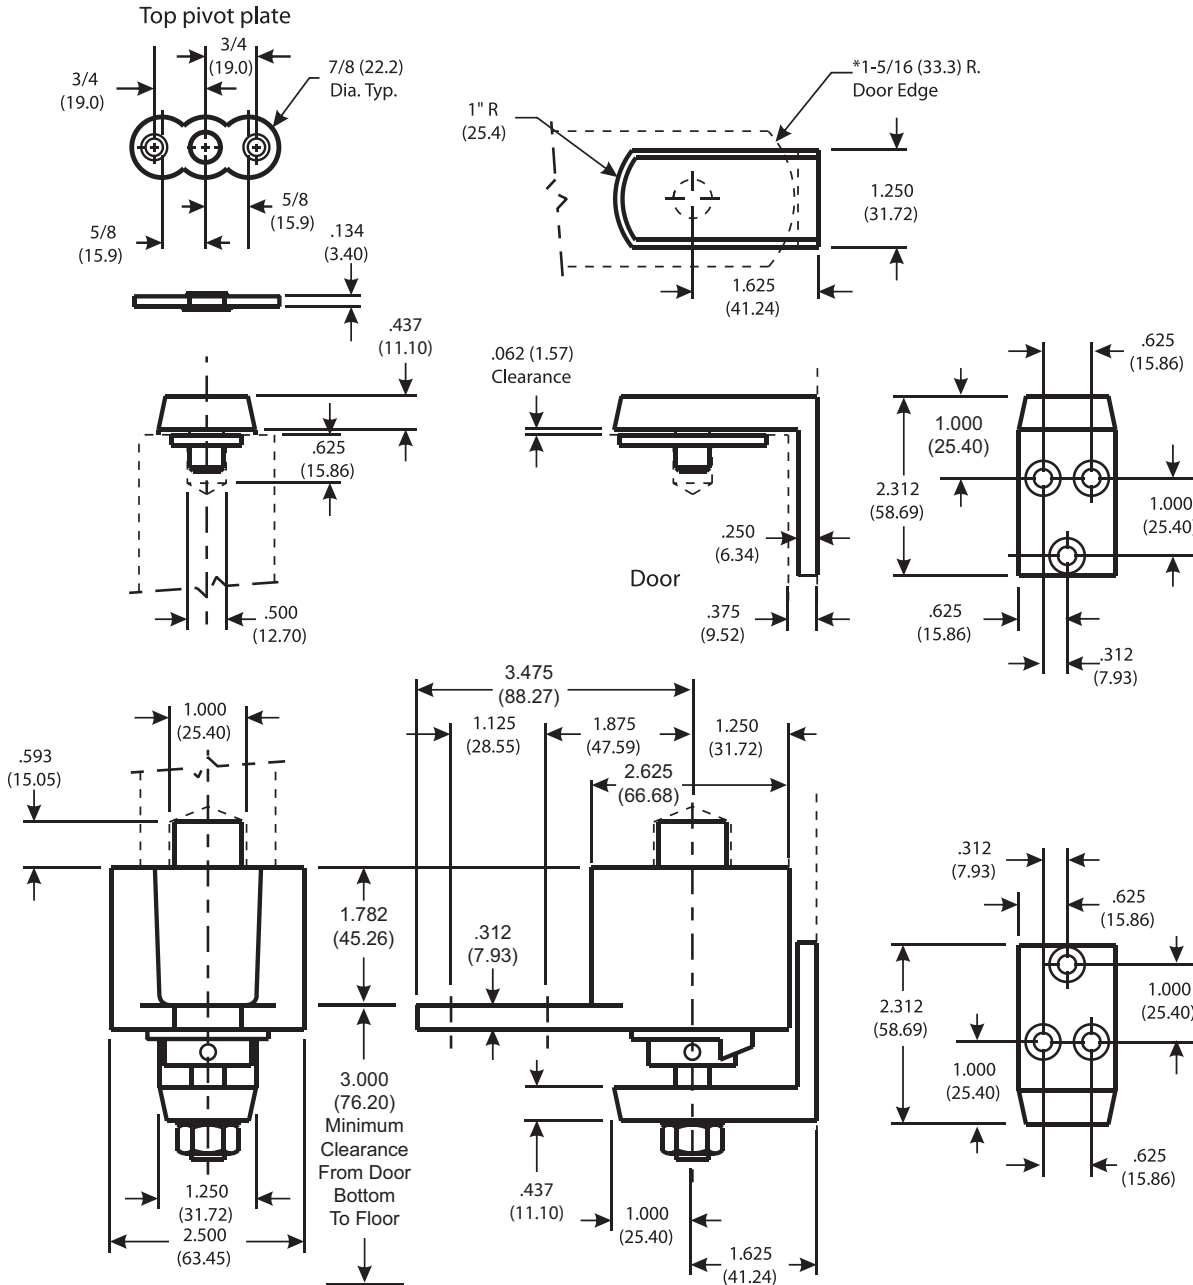

## McKinney 4007MRB Template Double Acting Gate Spring Pivot Hinge, Mortised Reverse Bracket

The global leader in door opening solutions

DO NOT SCALE  
DIMENSIONS: INCHES (MM)

### Template 400-16

**Effective date:**  
January 26, 2016

**Supersedes:** All Previous

McKINNEY Template Double Acting Gate Spring Pivot Hinge is made to conform to this drawing.

Wood Screw Size:  
Pivot & Brackets:  
1 1/4 x 12 F.H.  
Top Pivot: 1 x 10 F.H.

\*Round pivot edge of door  
1 5/16 Radius from pivot  
center line to clear pivot  
bracket.

225 Episcopal Road  
Berlin CT 060377  
P: 800.346.7707 | F: 800.541.1073  
www.mckinneyhinge.com | dss-orders@assaabloy.com