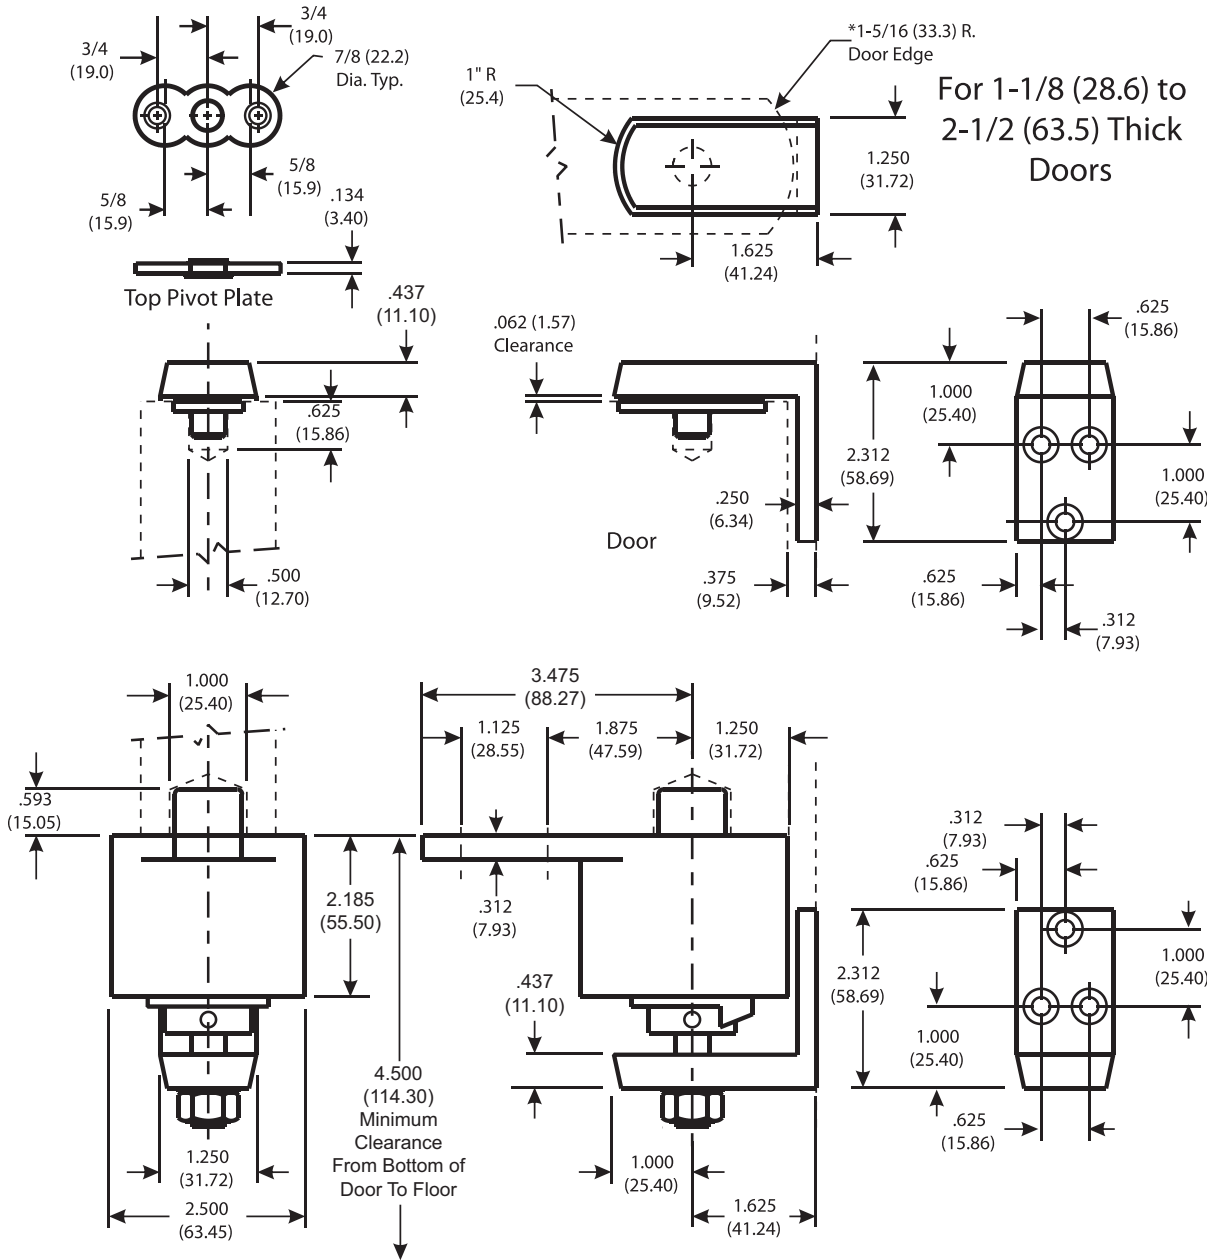

Architectural Door Accessories

McKinney 4007RB Template Double Acting Gate Spring Pivot Hinge, Reverse Bracket

The global leader in door opening solutions

DO NOT SCALE
DIMENSIONS: INCHES (MM)

Template 395-16

Effective date:
January 26, 2016

Supersedes: All Previous

McKINNEY Template Double Acting Gate Spring Pivot Hinge is made to conform to this drawing.

Wood Screw Size:
Pivot & Brackets:
1 1/4 x 12 F.H.
Top Pivot: 1 x 10 F.H.

*Round pivot edge of door
1 5/16 Radius from pivot
center line to clear pivot
bracket.

225 Episcopal Road
Berlin CT 060377
P: 800.346.7707 | F: 800.541.1073
www.mckinneyhinge.com | dss-orders@assaabloy.com