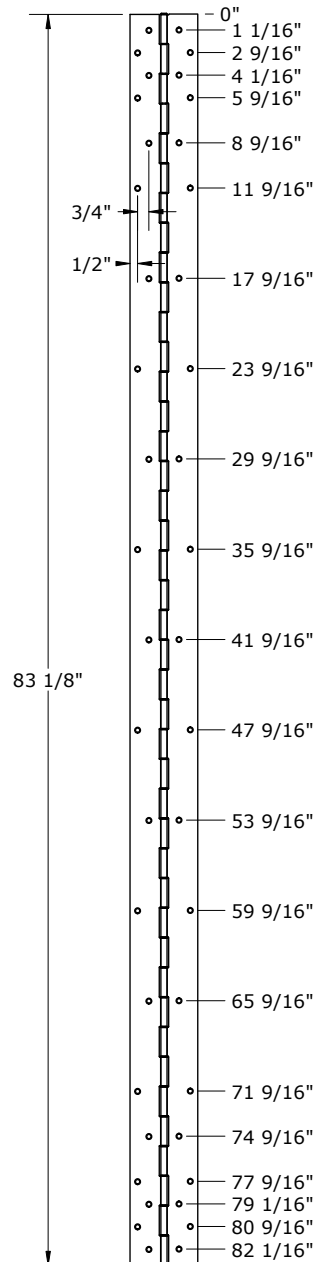

## McKinney 7'0" (83<sup>1</sup>/<sub>8</sub>") Mounting Hole Pattern

The global leader in  
door opening solutions

DO NOT SCALE  
DIMENSIONS: INCHES

### Template 83-15

**Effective date:**  
February 3, 2015

**Supersedes:** All Previous

**USING THE ACTUAL HINGE  
AS THE TEMPLATE IS  
HIGHLY RECOMMENDED.**

Dimensions shown are for  
hinge models listed below.