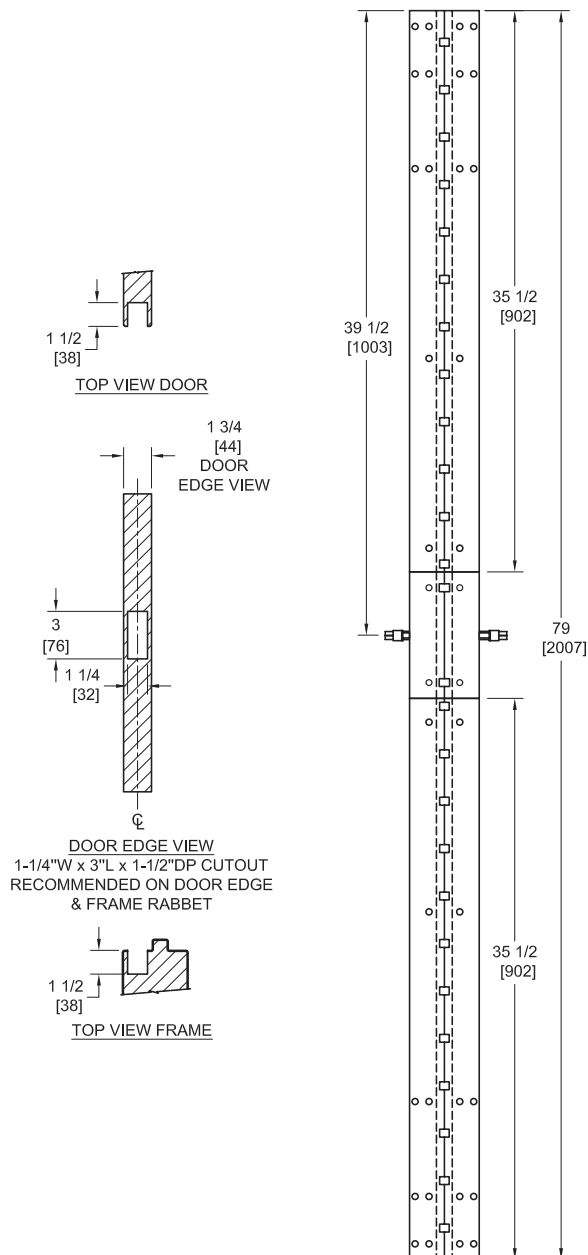

Architectural Door Accessories

McKinney 79HD-Accessible Prep Standard Location Template

The global leader in
door opening solutions

Includes All Profiles (MCK-12HD shown)

DO NOT SCALE
ALL DIMENSIONS FOR METAL FRAMES WITH METAL OR WOOD DOORS
DIMENSIONS: INCHES (MM)

DO NOT SCALE

DOOR HINGE 76Y2 F-3HR
3HR REQUIRES FIRE PINS

Template 79HD- ACC-14

Effective date:
July 20, 2014

Supersedes: All Previous

225 Episcopal Road
Berlin CT 060377
P: 800.346.7707 | F: 800.541.1073
www.mckinneyhinge.com | dss-orders@assaabloy.com

McKinney is a brand associated with Corbin Russwin, Inc., an ASSA ABLOY Group company. Copyright © 2017, Corbin Russwin, Inc. All rights reserved. Reproduction in whole or in part without the express written permission of Corbin Russwin, Inc. is prohibited.