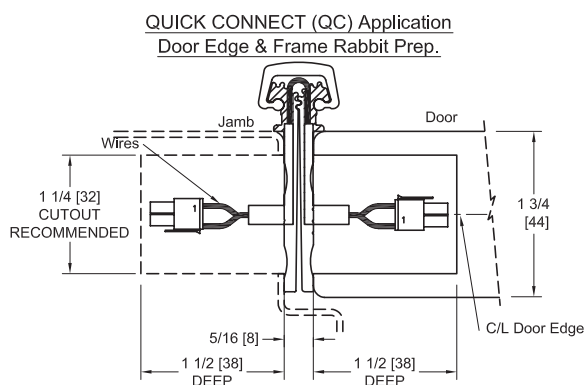

Architectural Door Accessories

McKinney 79HD-Accessible Prep Standard Location Template

The global leader in
door opening solutions

Includes All Profiles (MCK-12HD shown)

DO NOT SCALE
ALL DIMENSIONS FOR METAL FRAMES WITH METAL OR WOOD DOORS
DIMENSIONS: INCHES (MM)

DO NOT SCALE

DOOR HINGE 76Y2 F-3HR
3HR REQUIRES FIRE PINS

Template 79HD- ACC-14

Effective date:
July 20, 2014

Supersedes: All Previous

225 Episcopal Road
Berlin CT 060377
P: 800.346.7707 | F: 800.541.1073
www.mckinneyhinge.com | dss-orders@assaabloy.com

McKinney is a brand associated with Corbin Russwin, Inc., an ASSA ABLOY Group company. Copyright © 2017, Corbin Russwin, Inc. All rights reserved. Reproduction in whole or in part without the express written permission of Corbin Russwin, Inc. is prohibited.