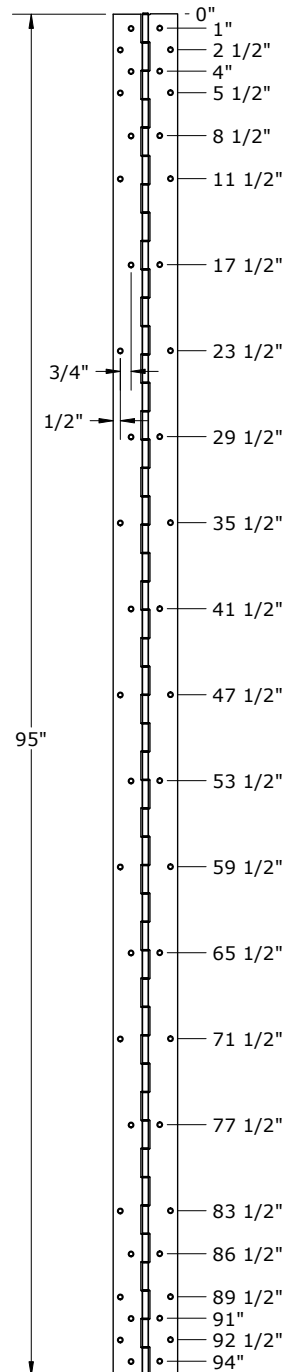

## McKinney 8'0" (95") Mounting Hole Pattern

The global leader in  
door opening solutions

DO NOT SCALE  
DIMENSIONS: INCHES

### Template 95-15

**Effective date:**  
February 3, 2015

**Supersedes:** All Previous

**USING THE ACTUAL HINGE  
AS THE TEMPLATE IS  
HIGHLY RECOMMENDED.**

Dimensions shown are for  
hinge models listed below.

**Both Frame and Door Leaf**  
MCK-FM300, MCK-FM327,  
MCK-FM3500, MCK-FM3700,  
MCK-HG305, MCK-HG3505,  
MCK-HG315, MCK-HG322,  
MCK-HG326

**Door Leaf Only**  
MCK-HG306, MCK-HG310,  
MCK-HG311, MCK-HM304