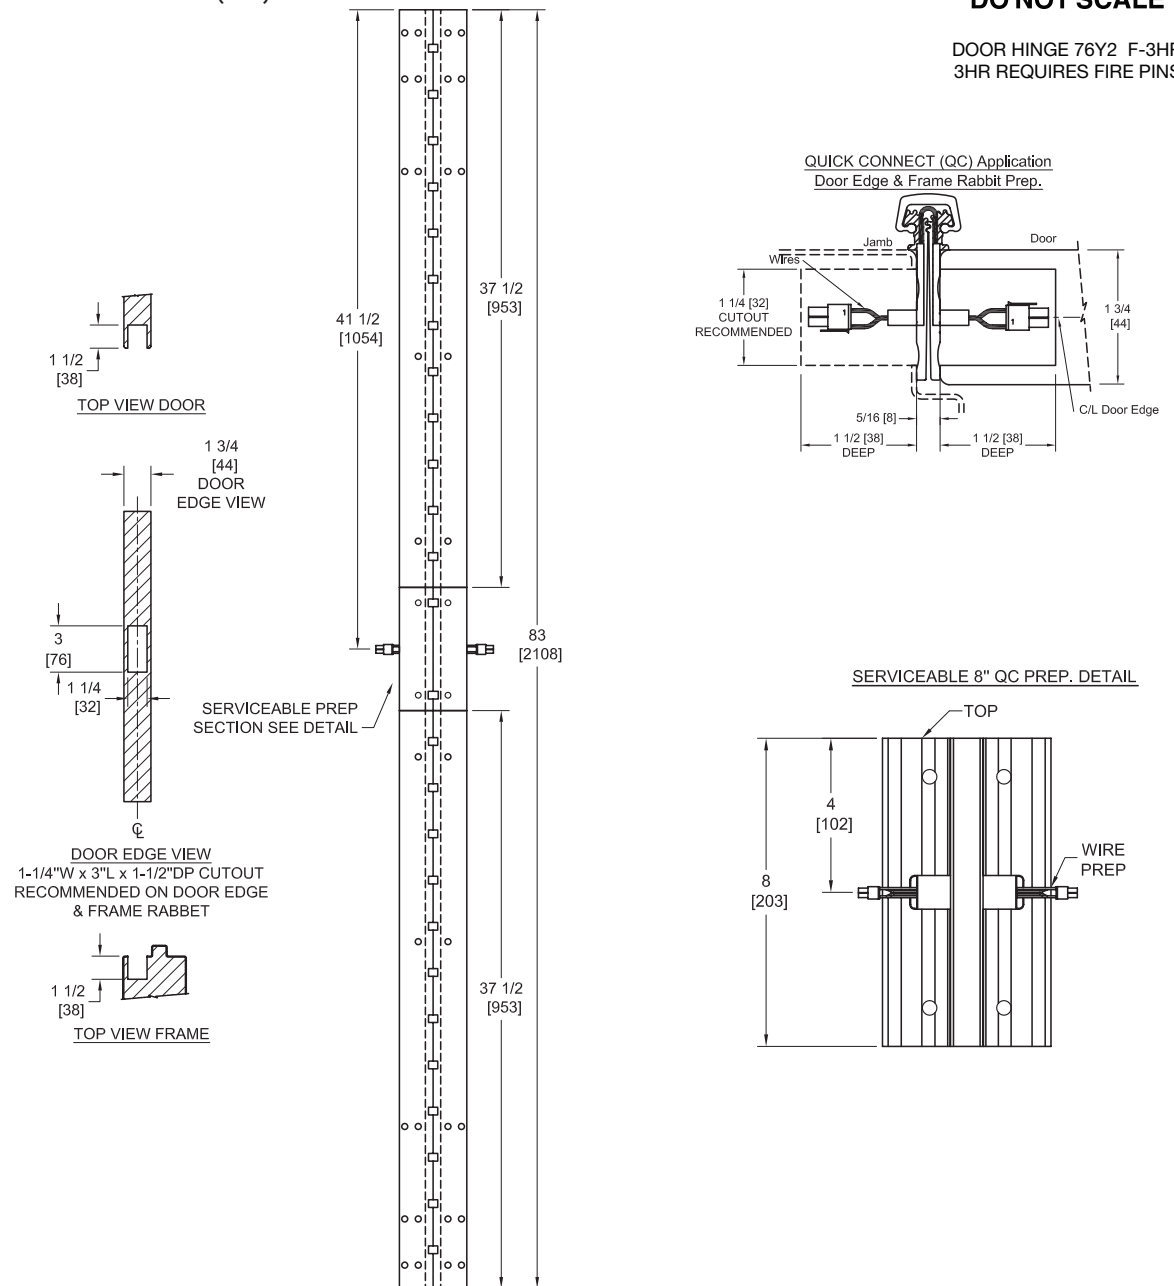

Architectural Door Accessories

McKinney 83HD - Serviceable Prep Standard Location Template

The global leader in
door opening solutions

Includes All Profiles (MCK-12HD shown)

DO NOT SCALE
ALL DIMENSIONS ARE FOR METAL FRAMES WITH METAL OR WOOD DOORS
DIMENSIONS: INCHES (MM)

DO NOT SCALE

DOOR HINGE 76Y2 F-3HR
3HR REQUIRES FIRE PINS

Template 83HD-SER-14

Effective date:
July 20, 2014

Supersedes: All Previous

225 Episcopal Road
Berlin CT 060377
P: 800.346.7707 | F: 800.541.1073
www.mckinneyhinge.com | dss-orders@assaabloy.com