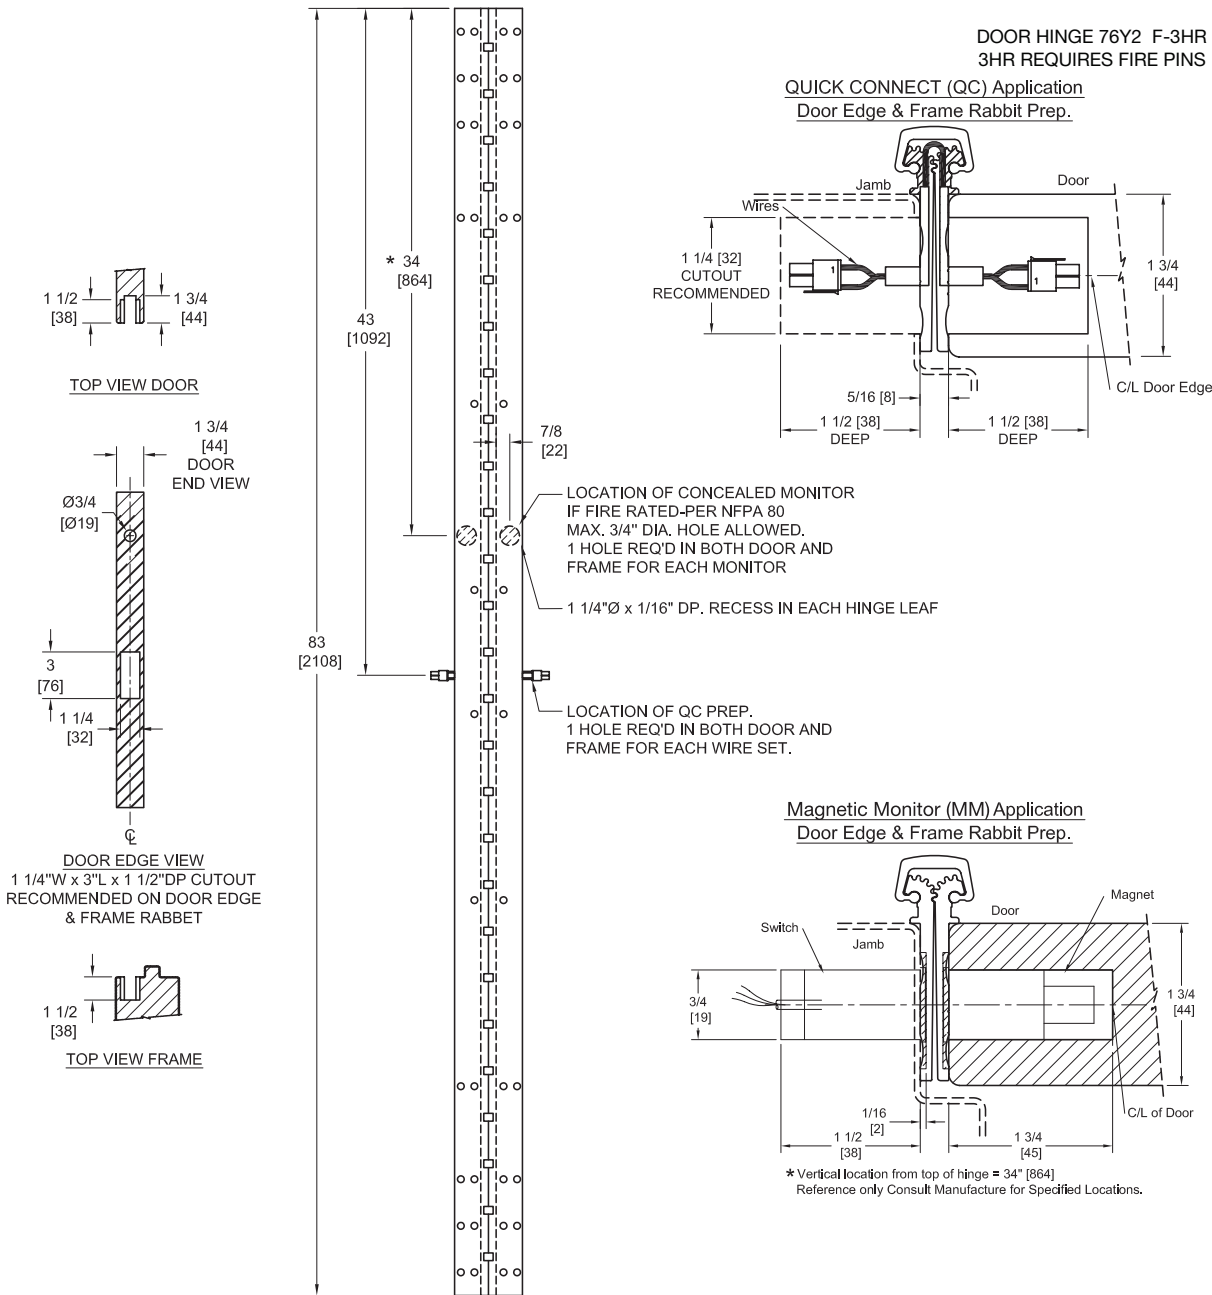

Architectural Door Accessories

McKinney 83HD QC or MM Standard Location Template

The global leader in
door opening solutions

Includes All Profiles Except Kawneer (MCK-12HD shown)

DO NOT SCALE
DIMENSIONS: INCHES (MM)

DO NOT SCALE

DOOR HINGE 76Y2 F-3HR
3HR REQUIRES FIRE PINS

Template 83HD-QC or MM-14

Effective date:
July 20, 2014

Supersedes: All Previous

225 Episcopal Road
Berlin CT 060377
P: 800.346.7707 | F: 800.541.1073
www.mckinneyhinge.com | dss-orders@assaabloy.com