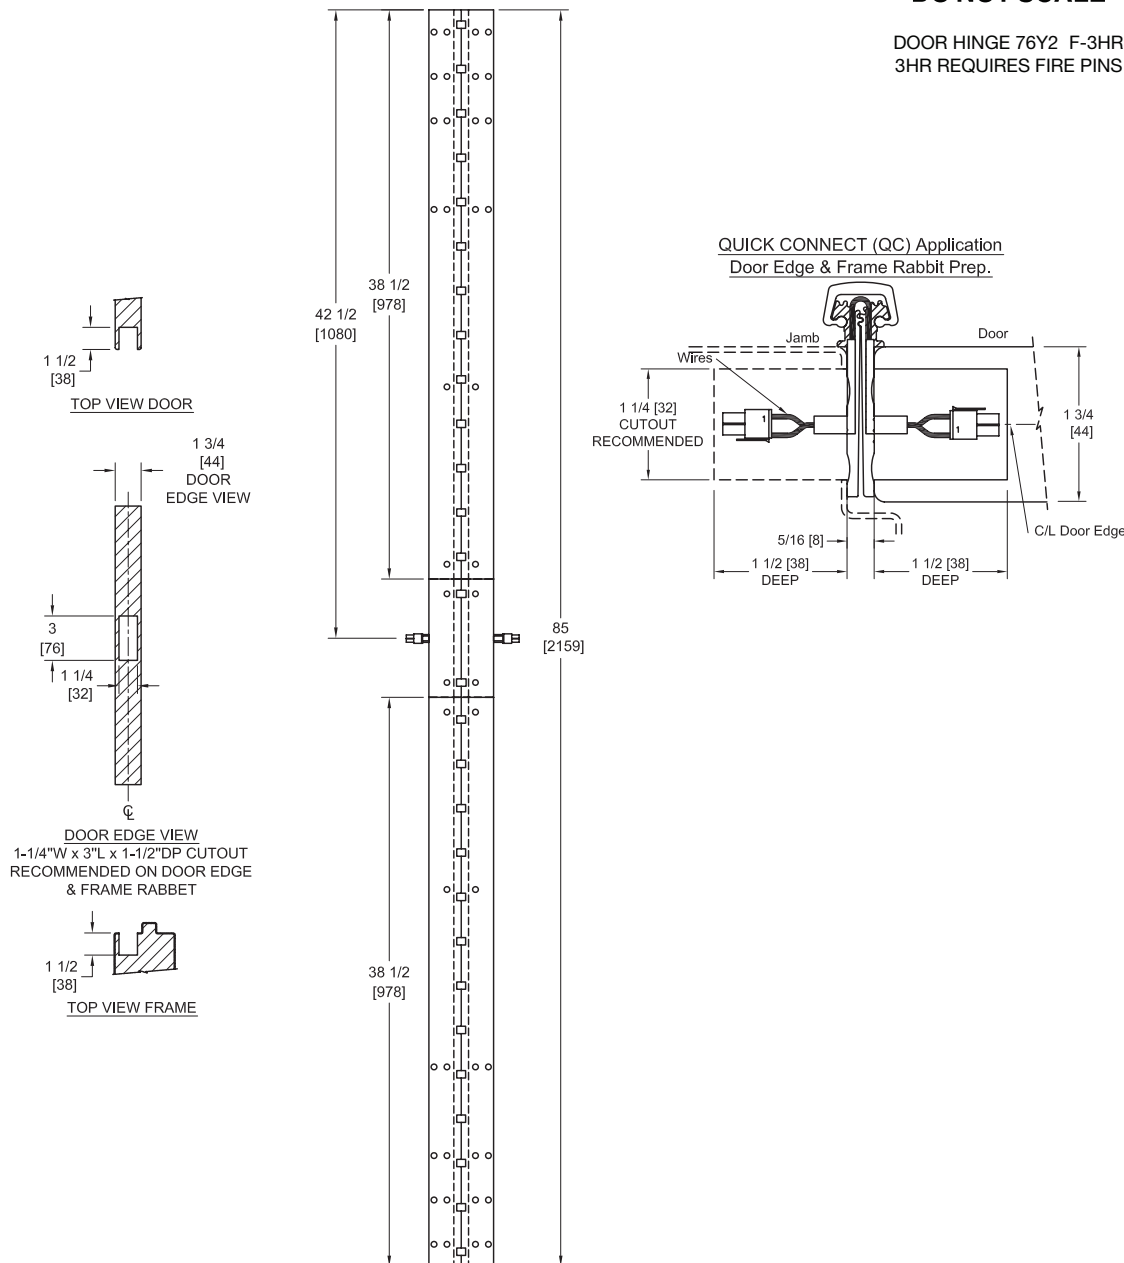

Architectural Door Accessories

ASSA ABLOY

McKinney 85HD - Accessible Prep Standard Location Template

The global leader in
door opening solutions

Includes All Profiles (MCK-12HD shown)

DO NOT SCALE
ALL DIMENSIONS FOR METAL FRAMES WITH METAL OR WOOD DOORS
DIMENSIONS: INCHES (MM)

DO NOT SCALE

DOOR HINGE 76Y2 F-3HR
3HR REQUIRES FIRE PINS

Template
85HD-ACC-14

Effective date:
July 20, 2014

Supersedes: All Previous

225 Episcopal Road
Berlin CT 060377
P: 800.346.7707 | F: 800.541.1073
www.mckinneyhinge.com | dss-orders@assaabloy.com