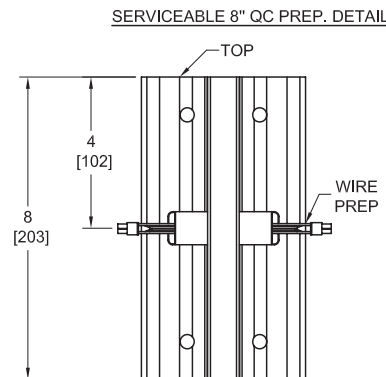

Architectural Door Accessories

ASSA ABLOY

McKinney 85HD - Serviceable Prep Standard Location Template

The global leader in
door opening solutions

Includes All Profiles (MCK-12HD shown)

DO NOT SCALE
ALL DIMENSIONS ARE FOR METAL FRAMES WITH METAL OR WOOD DOORS
DIMENSIONS: INCHES (MM)

DO NOT SCALE

DOOR HINGE 76Y2 F-3HR
3HR REQUIRES FIRE PINS

Template
85HD-SER-14

Effective date:
July 20, 2014

Supersedes: All Previous

225 Episcopal Road
Berlin CT 060377
P: 800.346.7707 | F: 800.541.1073
www.mckinneyhinge.com | dss-orders@assaabloy.com

McKinney is a brand associated with Corbin Russwin, Inc., an ASSA ABLOY Group company. Copyright © 2017, Corbin Russwin, Inc. All rights reserved. Reproduction in whole or in part without the express written permission of Corbin Russwin, Inc. is prohibited.

85HD-SER-14 - 2/17