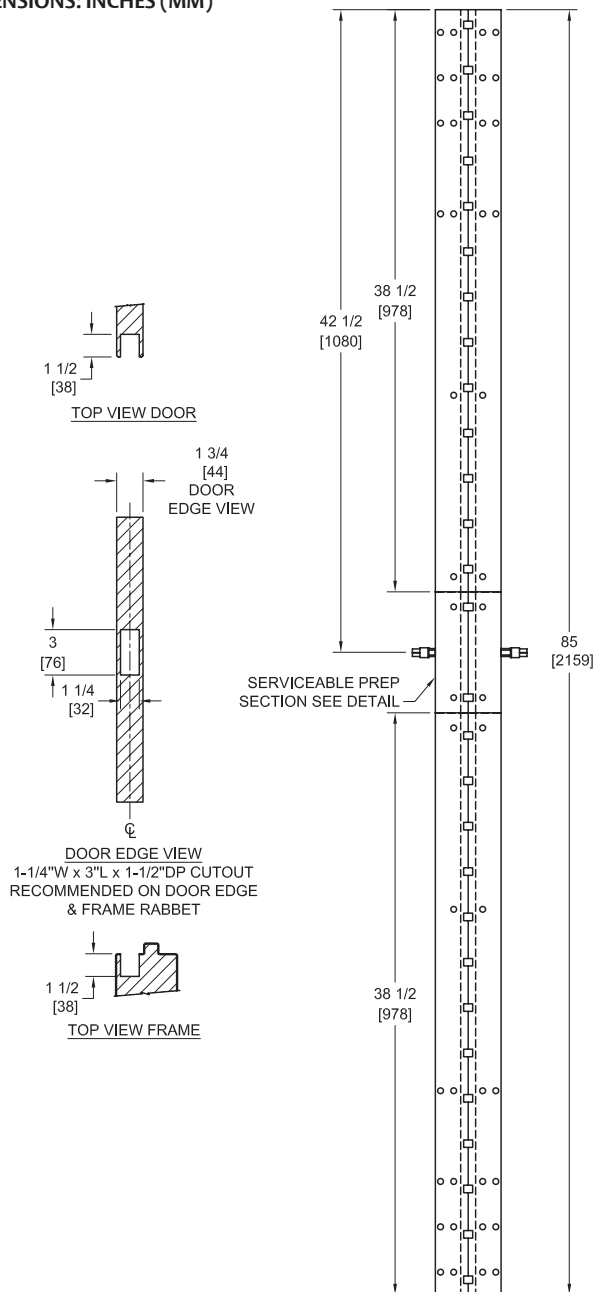

Architectural Door Accessories

ASSA ABLOY

McKinney 85HD - Serviceable Prep Standard Location Template

The global leader in
door opening solutions

Includes All Profiles (MCK-12HD shown)

DO NOT SCALE
ALL DIMENSIONS ARE FOR METAL FRAMES WITH METAL OR WOOD DOORS
DIMENSIONS: INCHES (MM)

DO NOT SCALE

DOOR HINGE 76Y2 F-3HR
3HR REQUIRES FIRE PINS

Template
85HD-SER-14

Effective date:
July 20, 2014

Supersedes: All Previous

225 Episcopal Road
Berlin CT 060377
P: 800.346.7707 | F: 800.541.1073
www.mckinneyhinge.com | dss-orders@assaabloy.com

McKinney is a brand associated with Corbin Russwin, Inc., an ASSA ABLOY Group company. Copyright © 2017, Corbin Russwin, Inc. All rights reserved. Reproduction in whole or in part without the express written permission of Corbin Russwin, Inc. is prohibited.

85HD-SER-14 - 2/17