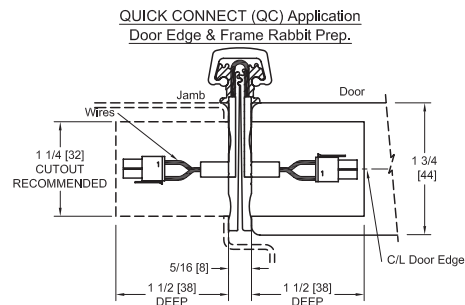

Architectural Door Accessories

ASSA ABLOY

McKinney 85HD - Serviceable Prep Standard Location Template

The global leader in
door opening solutions

Includes All Profiles (MCK-12HD shown)

DO NOT SCALE
ALL DIMENSIONS ARE FOR METAL FRAMES WITH METAL OR WOOD DOORS
DIMENSIONS: INCHES (MM)

DO NOT SCALE

DOOR HINGE 76Y2 F-3HR
3HR REQUIRES FIRE PINS

Template
85HD-SER-14

Effective date:
July 20, 2014

Supersedes: All Previous

225 Episcopal Road
Berlin CT 060377
P: 800.346.7707 | F: 800.541.1073
www.mckinneyhinge.com | dss-orders@assaabloy.com

McKinney is a brand associated with Corbin Russwin, Inc., an ASSA ABLOY Group company. Copyright © 2017, Corbin Russwin, Inc. All rights reserved. Reproduction in whole or in part without the express written permission of Corbin Russwin, Inc. is prohibited.

85HD-SER-14 - 2/17