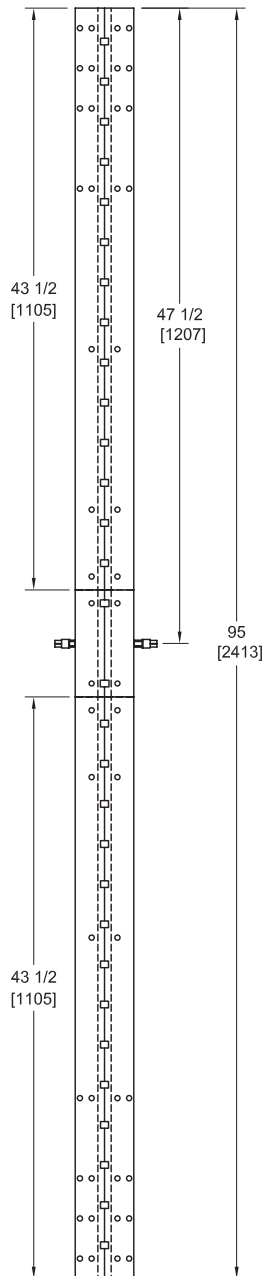

# Architectural Door Accessories

**ASSA ABLOY**

## McKinney 95HD - Accessible Prep Standard Location Template

The global leader in  
door opening solutions

Includes All Profiles (MCK-12HD shown)

DO NOT SCALE  
ALL DIMENSIONS FOR METAL FRAMES WITH METAL OR WOOD DOORS  
DIMENSIONS: INCHES (MM)

**DO NOT SCALE**

DOOR HINGE 76Y2 F-3HR  
3HR REQUIRES FIRE PINS

### Template 95HD-ACC-14

**Effective date:**  
July 20, 2014

**Supersedes:** All Previous

QUICK CONNECT (QC) Application  
Door Edge & Frame Rabbit Prep.

225 Episcopal Road  
Berlin CT 060377  
P: 800.346.7707 | F: 800.541.1073  
www.mckinneyhinge.com | dss-orders@assaabloy.com