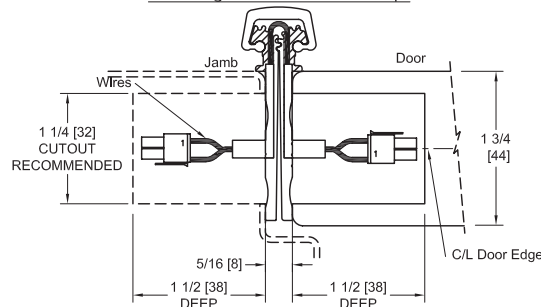

**DO NOT SCALE**

DOOR HINGE 76Y2 F-3HR  
3HR REQUIRES FIRE PINS

### Template 95HD-ACC-14

**Effective date:**  
July 20, 2014

**Supersedes:** All Previous

QUICK CONNECT (QC) Application  
Door Edge & Frame Rabbit Prep.

225 Episcopal Road  
Berlin CT 060377  
P: 800.346.7707 | F: 800.541.1073  
www.mckinneyhinge.com | dss-orders@assaabloy.com