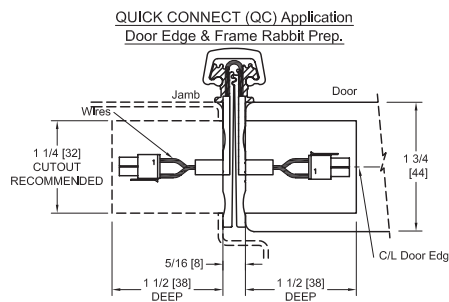

DO NOT SCALE

DOOR HINGE 76Y2 F-3HR
3HR REQUIRES FIRE PINS