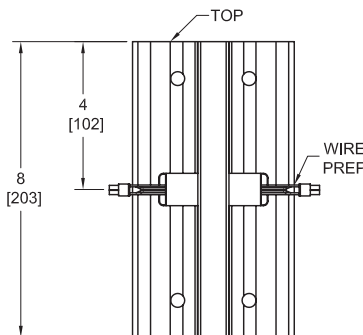

Architectural Door Accessories

McKinney 95HD - Serviceable Prep Standard Location Template

The global leader in
door opening solutions

Includes All Profiles (MCK-12HD shown)

DO NOT SCALE
ALL DIMENSIONS ARE FOR METAL FRAMES WITH METAL OR WOOD DOORS
DIMENSIONS: INCHES (MM)

DO NOT SCALE

DOOR HINGE 76Y2 F-3HR
3HR REQUIRES FIRE PINS

SERVICEABLE 8" QC PREP. DETAIL

Template 95HD-SER-14

Effective date:
July 20, 2014

Supersedes: All Previous

225 Episcopal Road
Berlin CT 060377
P: 800.346.7707 | F: 800.541.1073
www.mckinneyhinge.com | dss-orders@assaabloy.com