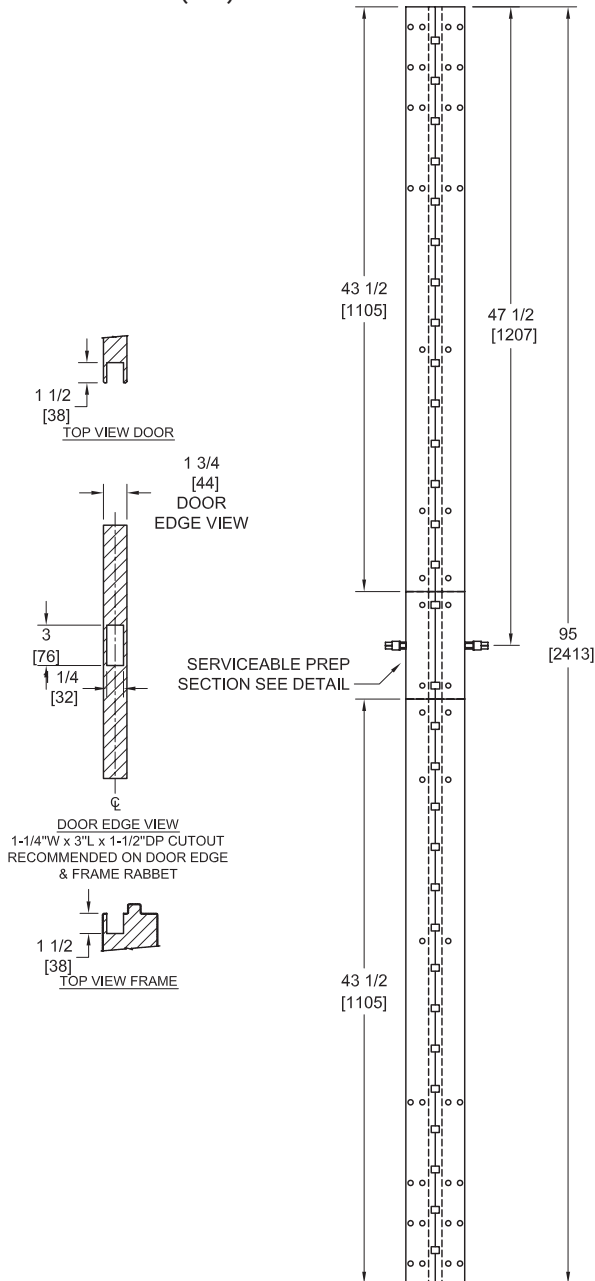

Architectural Door Accessories

McKinney 95HD - Serviceable Prep Standard Location Template

The global leader in
door opening solutions

Includes All Profiles (MCK-12HD shown)

DO NOT SCALE
ALL DIMENSIONS ARE FOR METAL FRAMES WITH METAL OR WOOD DOORS
DIMENSIONS: INCHES (MM)

DO NOT SCALE

DOOR HINGE 76Y2 F-3HR
3HR REQUIRES FIRE PINS

SERVICEABLE 8" QC PREP. DETAIL

Template 95HD-SER-14

Effective date:
July 20, 2014

Supersedes: All Previous

225 Episcopal Road
Berlin CT 060377
P: 800.346.7707 | F: 800.541.1073
www.mckinneyhinge.com | dss-orders@assaabloy.com