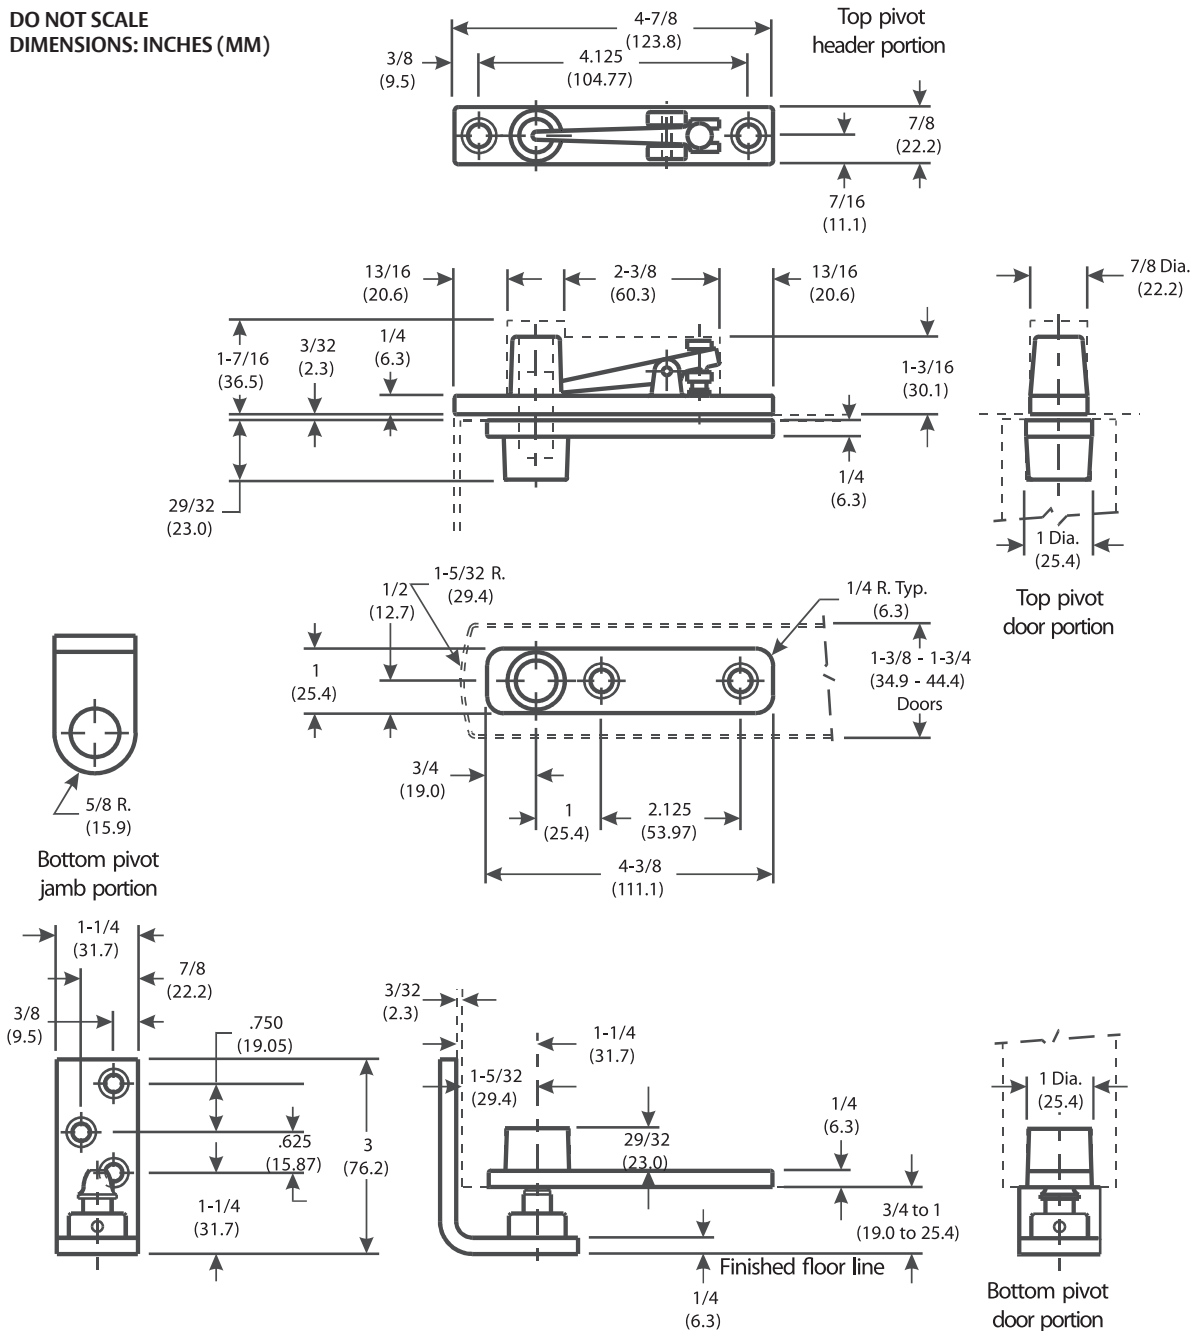

Architectural Door Accessories

ASSA ABLOY

McKinney EP-5J Pivot Set - Center Hung (Double Acting) Template

The global leader in
door opening solutions

DO NOT SCALE
DIMENSIONS: INCHES (MM)

Template 225-02

Effective date:
May 17, 2002

Supersedes: All Previous

McKINNEY Template
Center Hung Pivot Set for
double acting door is made
to conform to this drawing.

Machine Screw Size:
1/2 x 1/4-20 F.H.

Wood Screw Size:
1 1/2 x 14 F.H.

225 Episcopal Road
Berlin CT 060377
P: 800.346.7707 | F: 800.541.1073
www.mckinneyhinge.com | dss-orders@assaabloy.com