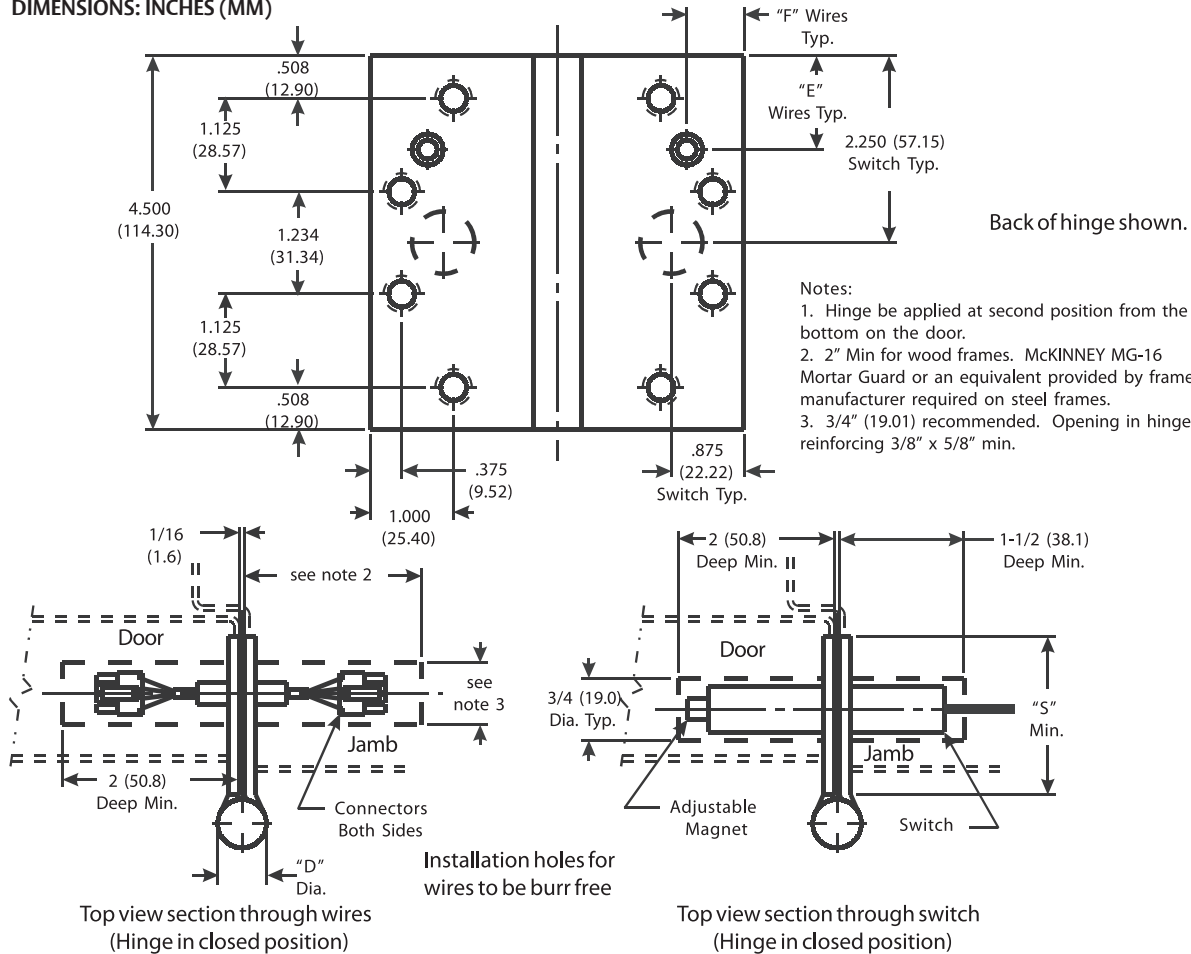

## McKinney 4 1/2 x 4, 4 1/2 x 4 1/2 Template Full Mortise QC\* x MM Hinge (2 to 8 Wires)

The global leader in  
door opening solutions

DO NOT SCALE  
DIMENSIONS: INCHES (MM)

## Template 256-17

**Effective date:**  
July 27, 2017

**Supersedes:** All Previous

McKINNEY Template Hinges of the Catalog Numbers are made to conform to ANSI/BHMA 156.7 for Screw Hole Location and Gauge of Metal. Switch size, wire location and hole size conforms to this drawing.

**Machine Screw Size:**  
1/2 x 12-24 F.H.

**Wood Screw Size:**  
1 1/4 x 12 F.H.

\*Connector system utilizes wire colors & locations compatible with doors & hardware from other ASSA ABLOY Group Companies.

\*\*Check Catalog for Metals.

CATALOG NUMBER		GAUGE OF METAL	"D" OUTSIDE DIAMETER	"E" WIRE LOCATION	"F" WIRE LOCATION	"S" (SWAGE LINE) HINGE WIDTH	
STEEL HINGES	**NON-FERROUS HINGES					4 (101.6)	4 1/2 (114.3)
TA 714xQCxMM	TA 314xQCxMM	.134 (3.40)	.585 (14.86)	1.125 (28.57)	.812 (20.64)	1-21/32 (42.1)	1-29/32 (48.4)
TA 786xQCxMM	TA 386xQCxMM	.180 (4.57)	.720 (18.29)	1.125 (28.57)	.812 (20.64)	1-9/16 (39.7)	1-13/16 (46.0)
TA/TB 2714xQCxMM	TA/TB 2314xQCxMM	.134 (3.40)	.585 (14.86)	1.125 (28.57)	.688 (17.47)	1-21/32 (42.1)	1-29/32 (48.4)
T4A/T4B 3786xQCxMM	T4A/T4B 3386xQCxMM	.180 (4.57)	.752 (19.10)	1.062 (26.96)	.750 (19.05)	1-9/16 (39.7)	1-13/16 (46.0)