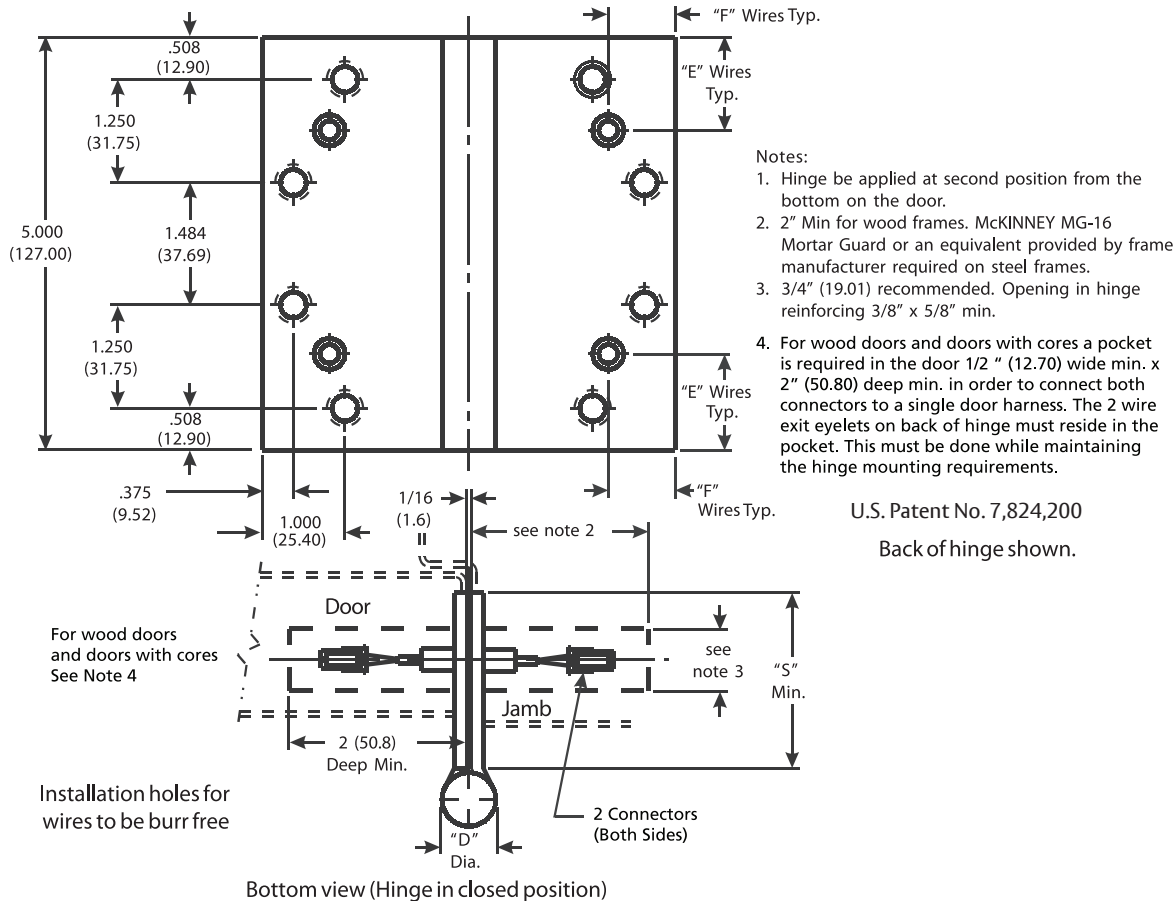

## McKinney 5 x 4<sup>1</sup>/<sub>2</sub>, 5 x 5 Template Full Mortise, PoE\* Hinge (Power over Ethernet)

The global leader in door opening solutions

DO NOT SCALE  
DIMENSIONS: INCHES (MM)

### Template 284-10

**Effective date:**  
December 20, 2010

**Supersedes:** All Previous

McKINNEY Hinges of the Catalog Numbers are made to conform to ANSI/BHMA 156.7 for Screw Hole Location and Gauge of Metal. Wire location and hole size conforms to this drawing.

**Machine Screw Size:**  
1/2 x 12-24 F.H.

**Wood Screw Size:**  
1 1/4 x 12 F.H.

\*Connector system utilizes wire colors & locations compatible with doors & hardware from other ASSA ABLOY Group Companies.

\*\*Check Catalog for Metals.

CATALOG NUMBER		GAUGE OF METAL	"D" OUTSIDE DIAMETER	"E" WIRE LOCATION	"F" WIRE LOCATION	"S" DISTANCE (SWAGE LINE)	
STEEL HINGES	**NON-FERROUS HINGES					HINGE WIDTH	
						4 1/2 (114.3)	5 (127.0)
TA 714xPoE	TA 314xPoE	.146 (3.71)	.648 (16.46)	1.125 (28.57)	.812 (20.62)	1-7/8 (47.6)	2-1/8 (53.9)
TA 786xPoE	TA 386xPoE	.190 (4.83)	.752 (19.10)	1.125 (28.57)	.812 (20.62)	1-53/64 (46.4)	2-5/64 (52.8)
TA/TB 2714xPoE	TA/TB 2314xPoE	.146 (3.71)	.648 (16.46)	1.125 (28.57)	.812 (20.62)	1-7/8 (47.6)	2-1/8 (53.9)
T4A/T4B 3786xPoE	T4A/T4B 3386xPoE	.190 (4.83)	.752 (19.10)	1.062 (26.96)	.750 (19.03)	1-53/64 (46.4)	2-5/64 (52.8)