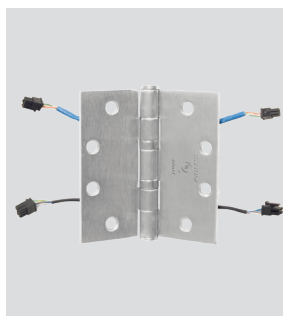

## McKinney ElectroLynx<sup>®</sup> Power Over Ethernet (PoE) Hinges

### Making Powerful Connections

The McKinney ElectroLynx<sup>®</sup> Power over Ethernet (PoE) hinge provides for the passing of Ethernet data and power through the door to PoE devices. Installation is a snap with the friendly “plug and play” ElectroLynx connectors which allow power to be linked from the incoming source through the door to the electrified hardware.

### Applications:

- Universities
- Laboratories
- Healthcare
- Offices
- Airports

Features	Benefits
“Plug and Play” Molex Connectors	Quick and easy installation
Brass eyelets on portal holes	Protects wires from chafing
Common wire colors	Coordinates with other ASSA ABLOY PoE Solutions
No external wires	Eliminates disruption of power due to tampering
UL Listed, ANSI/BHMA A156.1 Standard	Meets industry standards