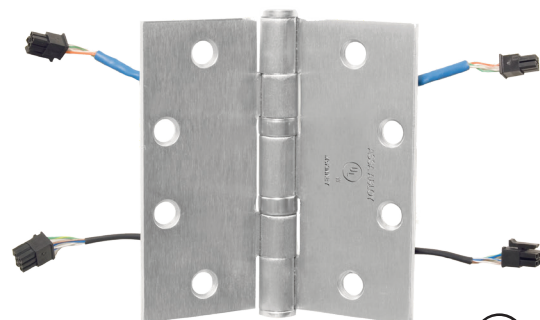

U.S. Patent No. 7,824,200

Standard ElectroLynx® Harnesses

Along with the PoE hinge, mating PoE door and frame side harnesses are required to complete the opening. The required PoE harnesses must be ordered separately. PoE wiring harnesses with RJ-45 connectors are also available.

Custom lengths are available.