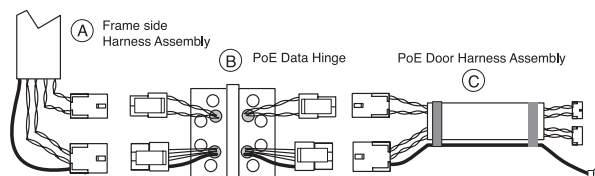

Harness Length	McKinney Catalog #	Door Side Application
30"	PoE-C206P	20" to 25" door width (doors with 3 butt hinges with PoE hinge in center to stile to stile raceway to lock prep).
36"	PoE-C300P	26" to 31" door width (doors with 3 butt hinges with PoE hinge in center to stile to stile raceway to lock prep).
42"	PoE-C306P	32" to 36" door width (doors with 3 butt hinges with PoE hinge in center to stile to stile raceway to lock prep).
48"	PoE-C400P	37" to 42" door width (doors with 3 butt hinges with PoE hinge in center to stile to stile raceway to lock prep).
54"	PoE-C406P	43" to 48" door width (doors with 3 butt hinges with PoE hinge in center to stile to stile raceway to lock prep).
60"	PoE-C500P	Door Harness Assembly
84"	PoE-C700P	Door Harness Assembly
156"	PoE-C1300P	Door Harness Assembly
		EPT Harness
360"	PoE-CEPT30	EPT Harness Assembly
		Frame Side Application
180"	PoE-C1500P	From the hinge location, up the jamb to wall/ceiling

ARCHITECTURAL DOOR ACCESSORIES™

Markar | McKinney | Pemco | Rockwood

ASSA ABLOY Opening Solutions
Architectural Door Accessories
225 Episcopal Road, Berlin, CT 06037
Phone: (800) 346-7707 • Fax: (800) 541-1073 • www.assaabloydooraccessories.us

Copyright © 2012-2019, ASSA ABLOY Accessories and Door Controls Group, Inc. All rights reserved. Reproduction in whole or in part without the express written permission of ASSA ABLOY Accessories and Door Controls Group, Inc. is prohibited.