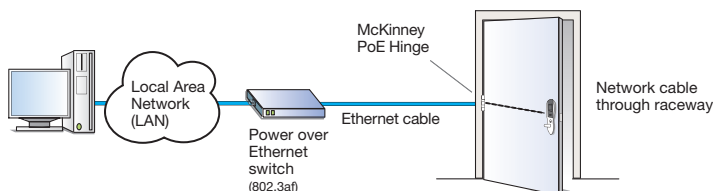

The ASSA ABLOY Group is the global leader in access solutions. Every day, we help billions of people experience a more open world.

The Power over Ethernet (PoE) option is available on many hinges including:
4-1/2" and 5" TA2314 & TA2714 Standard Weight 5 Knuckle Hinges
4-1/2" and 5" T4A3386 & T4A3786 Heavy Weight 5 Knuckle Hinges

Use with intelligent PoE access control hardware from ASSA ABLOY Group companies SARGENT® and Corbin Russwin