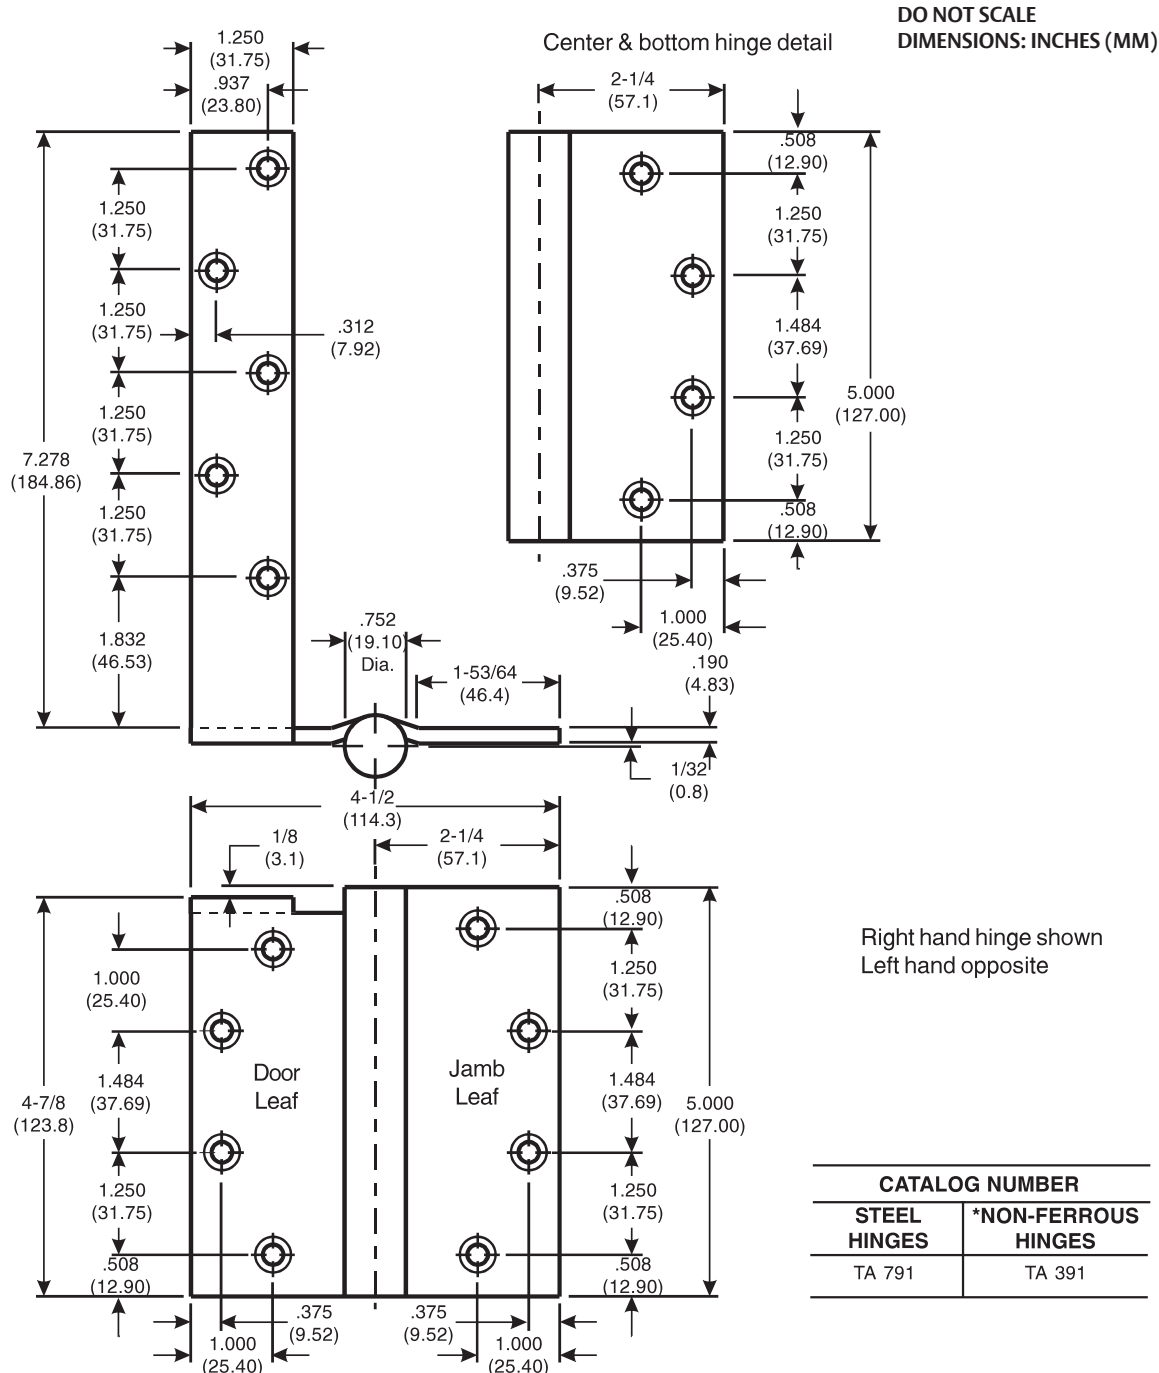

## McKinney 5 x 4 1/2 Full Mortise Anchor Template Hinges For Square Edge Doors

The global leader in  
door opening solutions

## Template 078-98

**Effective date:**  
March 30, 1998

**Supersedes:** All Previous

McKINNEY Template  
Anchor Hinges are made in  
size, gauge and with screw  
holes located to conform  
to this drawing.

**Machine Screw Size:**  
1/2 x 12-24 F.H.

**Wood Screw Size:**  
1 1/4 x 12 F.H.

Hinges are handed.

\*Check Catalog for Metals.

225 Episcopal Road  
Berlin CT 060377  
P: 800.346.7707 | F: 800.541.1073  
www.mckinneyhinge.com | dss-orders@assaabloy.com