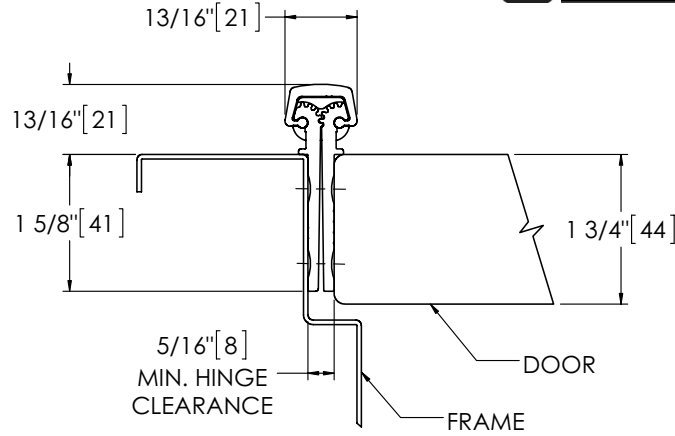

K-MCK-12HD 120" Kawneer Full Mortise HD

The global leader in
door opening solutions

DO NOT SCALE
FOR ILLUSTRATION PURPOSES ONLY
DIMENSIONS: INCHES (MM)

Template K-MCK-12HD 120-18

Effective date: June 2018