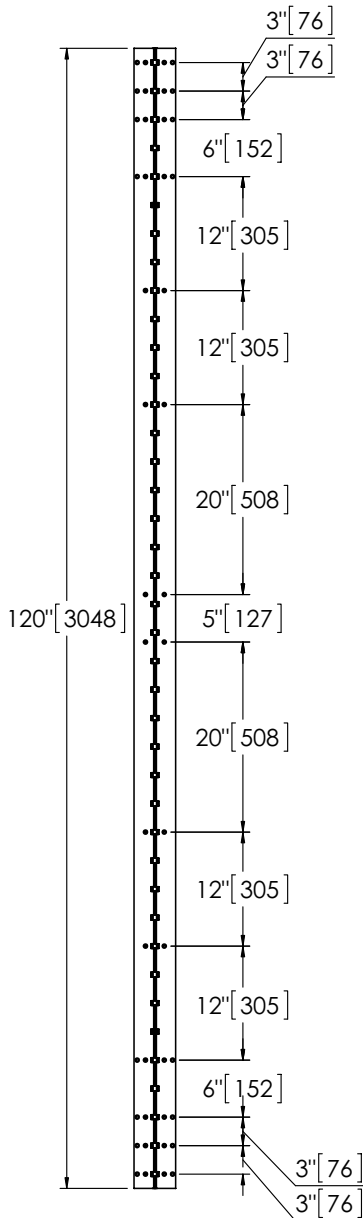

K-MCK-12HD 120" Kawneer Full Mortise HD

The global leader in
door opening solutions

DO NOT SCALE
FOR ILLUSTRATION PURPOSES ONLY
DIMENSIONS: INCHES (MM)

Template K-MCK-12HD 120-18

Effective date: June 2018