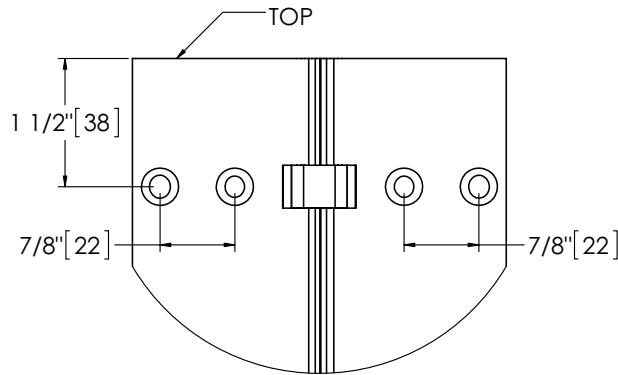

K-MCK-12HD 120" Kawneer Full Mortise HD

The global leader in
door opening solutions

DO NOT SCALE
FOR ILLUSTRATION PURPOSES ONLY
DIMENSIONS: INCHES (MM)

Template K-MCK-12HD 120-18

Effective date: June 2018