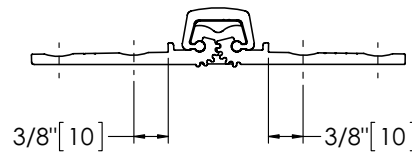

K-MCK-12HD 120" Kawneer Full Mortise HD

The global leader in
door opening solutions

DO NOT SCALE
FOR ILLUSTRATION PURPOSES ONLY
DIMENSIONS: INCHES (MM)

Template K-MCK-12HD 120-18

Effective date: June 2018