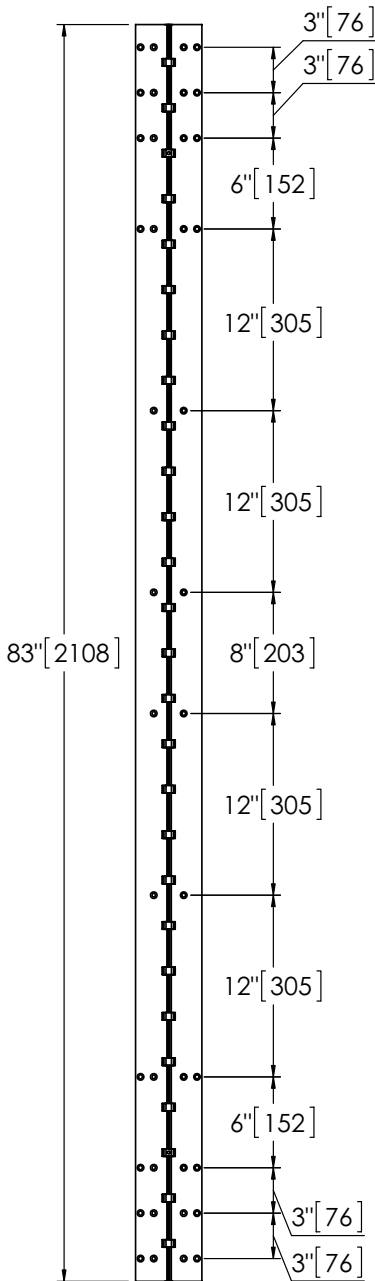

K-MCK-12HD 83" Kawneer Full Mortise HD

The global leader in
door opening solutions

DO NOT SCALE
FOR ILLUSTRATION PURPOSES ONLY
DIMENSIONS: INCHES (MM)

Template K-MCK-12HD 83-18

Effective date: June 2018

Supersedes: All Previous