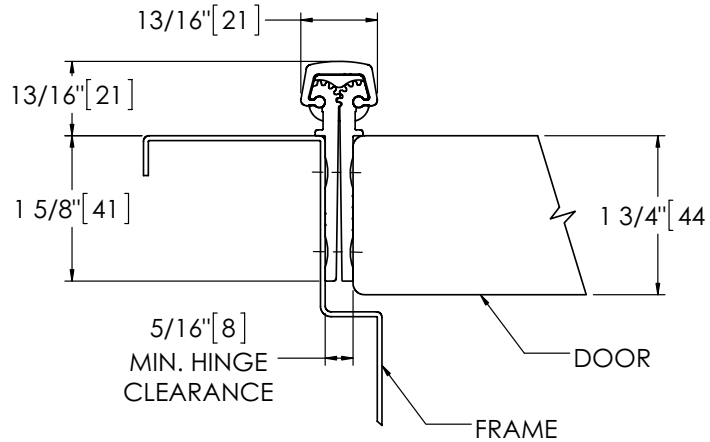

K-MCK-12HD 83" Kawneer Full Mortise HD

The global leader in
door opening solutions

DO NOT SCALE
FOR ILLUSTRATION PURPOSES ONLY
DIMENSIONS: INCHES (MM)

Template K-MCK-12HD 83-18

Effective date: June 2018

Supersedes: All Previous