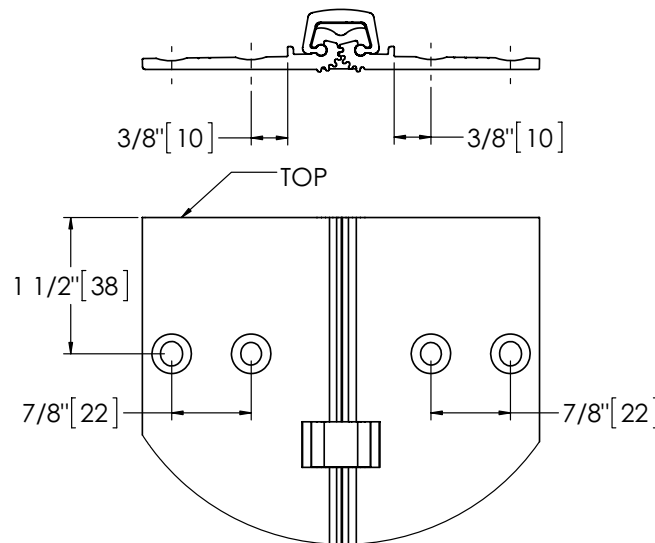

K-MCK-12HD 83" Kawneer Full Mortise HD

The global leader in
door opening solutions

DO NOT SCALE
FOR ILLUSTRATION PURPOSES ONLY
DIMENSIONS: INCHES (MM)

Template K-MCK-12HD 83-18

Effective date: June 2018

Supersedes: All Previous