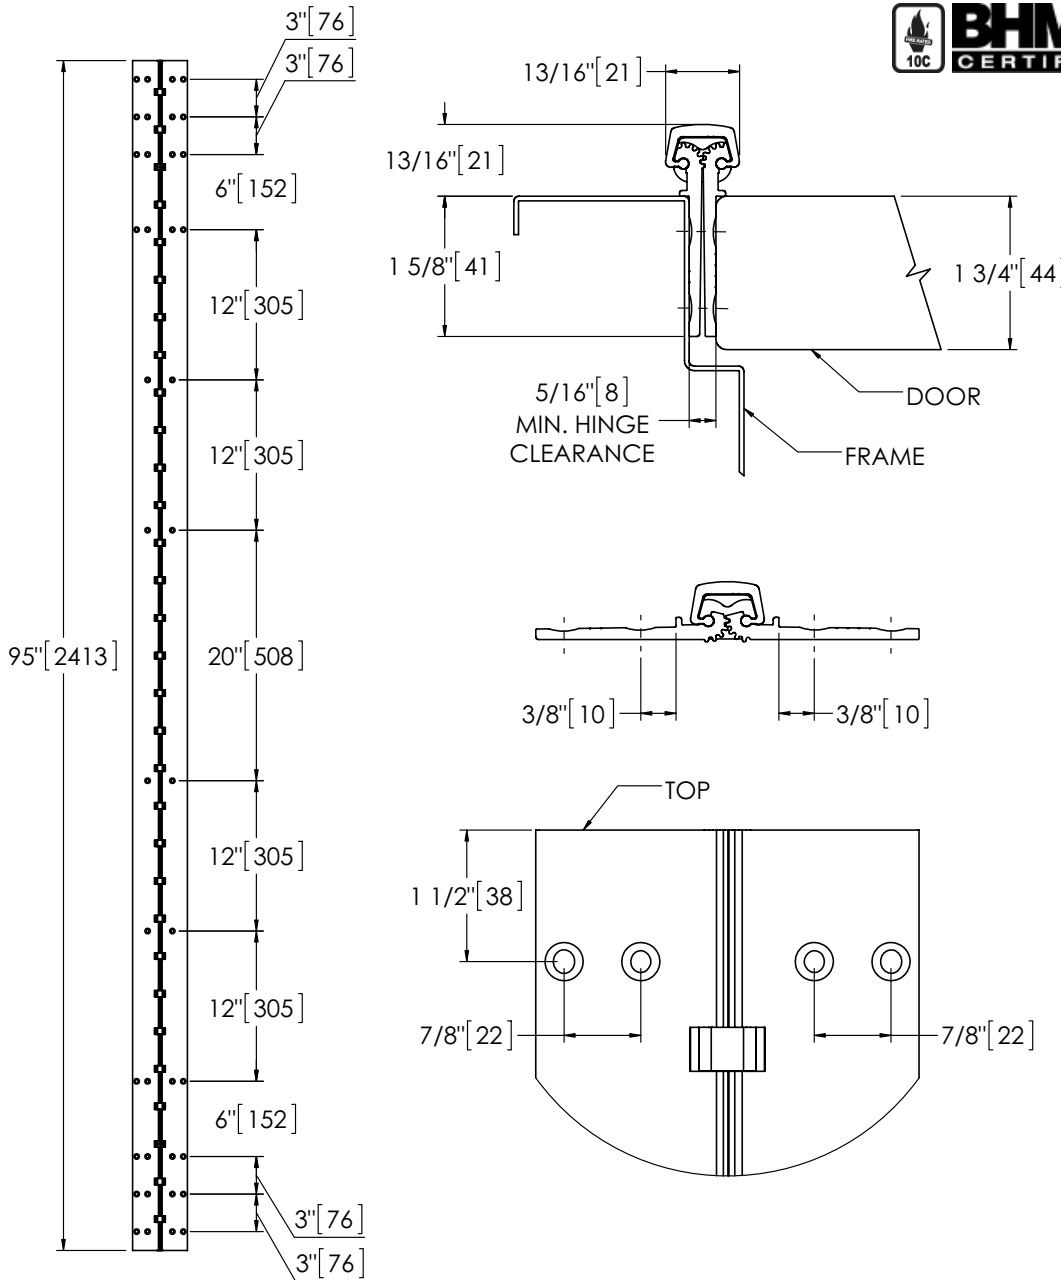

## K-MCK-12HD 95" Kawneer Full Mortise HD

The global leader in  
door opening solutions

DO NOT SCALE  
FOR ILLUSTRATION PURPOSES ONLY  
DIMENSIONS: INCHES (MM)

Template  
K-MCK-12HD  
95-18

Effective date: June 2018