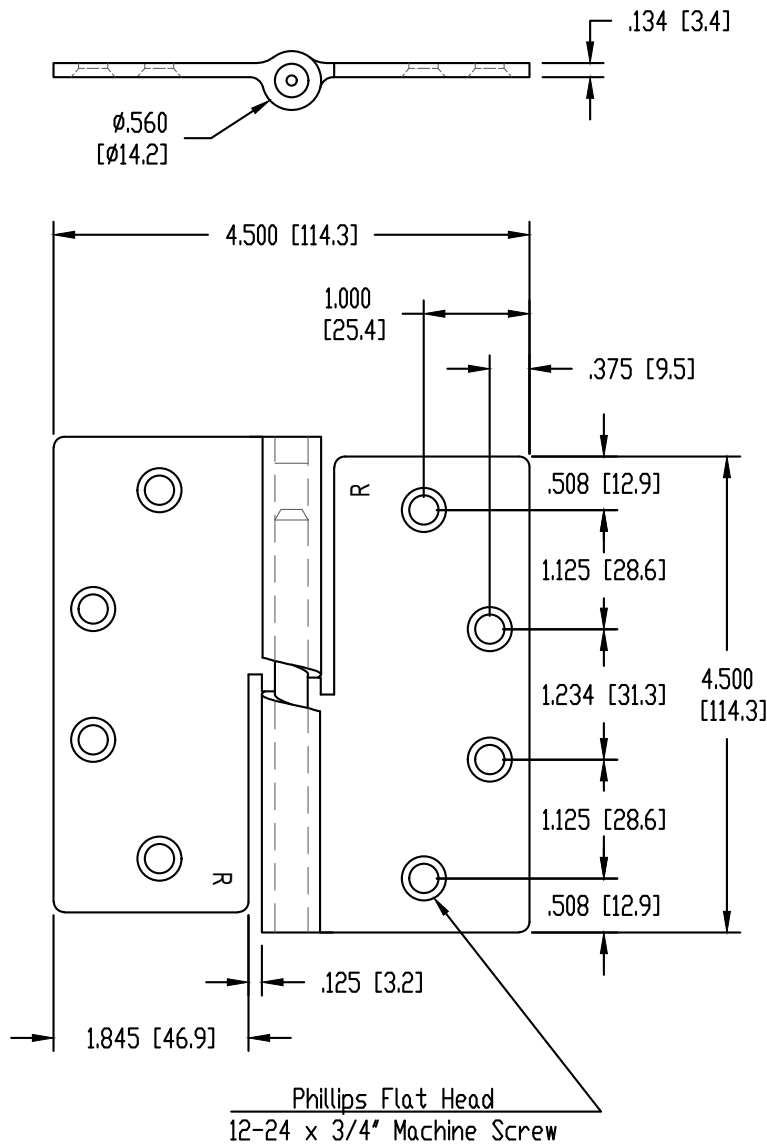

## MKCL134RH 4-1/2" x 4-1/2" Cam Lift Hinge

The global leader in  
door opening solutions

DO NOT SCALE  
RIGHT HAND SHOWN  
DIMENSIONS: INCHES (MM)

### Template 710-19

**Effective date:** March 2019

**Supersedes:** All Previous

McKINNEY MKCL134 Cam Lift Hinge is made to conform to this drawing.

McKINNEY MKCL134 Cam Lift Hinge is handed.

Machine Screw Size:  
12-24 x 3/4"