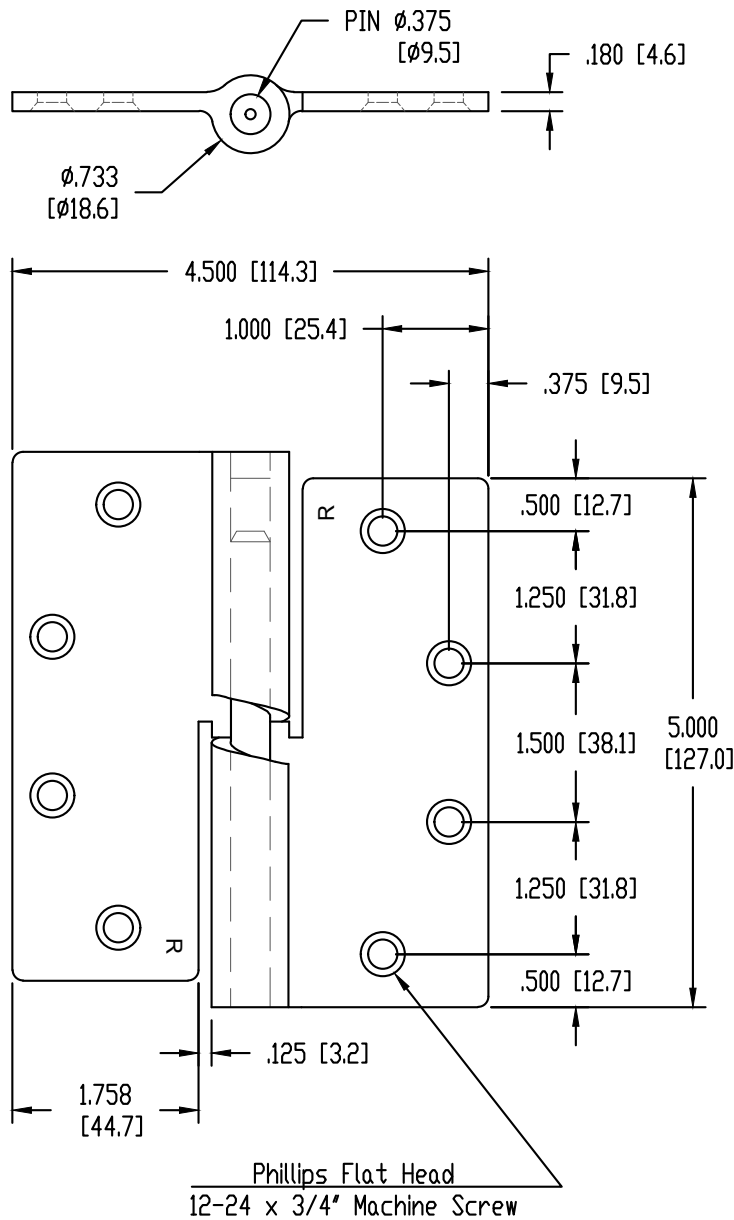

Architectural Door Accessories

ASSA ABLOY

MKCL180RH 5" x 4-1/2" Cam Lift Hinge

The global leader in
door opening solutions

DO NOT SCALE
RIGHT HAND SHOWN
DIMENSIONS: INCHES (MM)

Template 720-19

Effective date: March 2019

Supersedes: All Previous

McKINNEY MKCL180 Cam Lift Hinge is made to conform to this drawing.

McKINNEY MKCL180 Cam Lift Hinge is handed.

Machine Screw Size:
12-24 x 3/4"

Lift: 1/4"

ASSA ABLOY
225 Episcopal Road
Berlin CT 06037
P: (800) 346-7707 • F: (800) 541-1073
www.assaabloydooraccessories.us