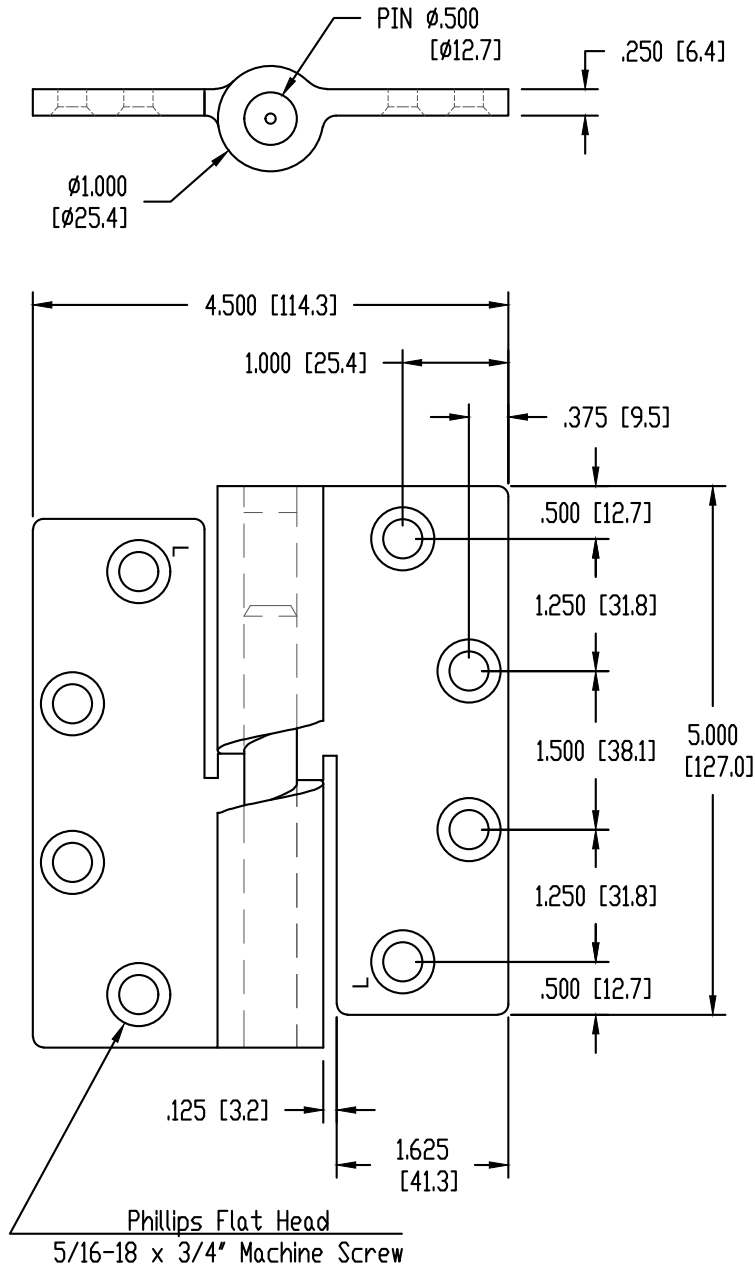

## MKCL2500LH 5" x 4-1/2" Cam Lift Hinge

The global leader in  
door opening solutions

DO NOT SCALE  
LEFT HAND SHOWN  
DIMENSIONS: INCHES (MM)

### Template 735-19

**Effective date:** March 2019

**Supersedes:** All Previous

McKINNEY MKCL2500 Cam Lift Hinge is made to conform to this drawing.

McKINNEY MKCL2500 Cam Lift Hinge is handed.

Machine Screw Size:  
5/16-18 x 3/4"