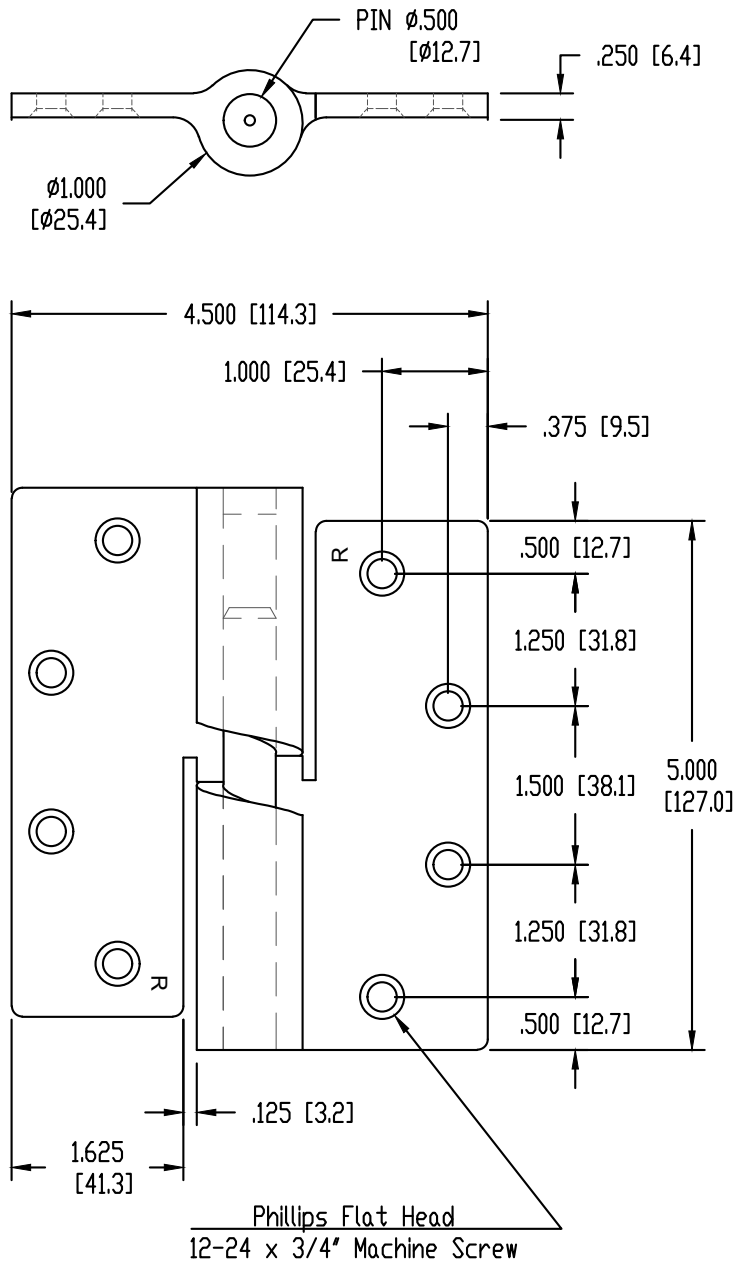

Architectural Door Accessories

ASSA ABLOY

MKCL250RH 5" x 4-1/2" Cam Lift Hinge

The global leader in
door opening solutions

DO NOT SCALE
RIGHT HAND SHOWN
DIMENSIONS: INCHES (MM)

Template 730-19

Effective date: March 2019

Supersedes: All Previous

McKINNEY MKCL250 Cam Lift Hinge is made to conform to this drawing.

McKINNEY MKCL250 Cam Lift Hinge is handed.

Machine Screw Size:
12-24 x 3/4"

Lift: 5/16"

ASSA ABLOY
225 Episcopal Road
Berlin CT 06037
P: (800) 346-7707 • F: (800) 541-1073
www.assaabloydooraccessories.us