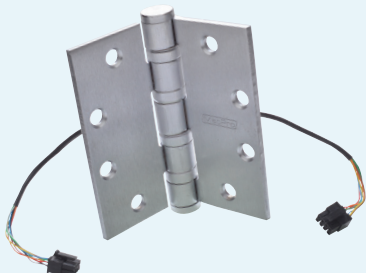

MacPro® Electric Hinges

MacPro® Electric Hinges

MacPro® Electric Hinges connect the power source to electrified locking hardware and exit devices. They are ideal for new construction as well as retrofit and aftermarket applications. MacPro Electric Hinges easily retrofit existing electric hinges with center exit wires.

MacPro® Electric Hinges are easy to install with ElectroLynx® Quick Connect (QC) or Concealed Circuit (CC) connection options. Once installed, the wires are concealed to increase security and prevent tampering.

Portal holes feature brass eyelets to prevent chafing, giving the hinge an extended service life. UL Listed.

Features	Benefits
Center exit wires	Ideal for replacing worn hinges in retrofit applications
No external wires	Eliminates disruption of power due to tampering
Brass eyelets on portal holes	Protects wires from chafing
Common wire colors	Coordinates with other ASSA ABLOY Solutions
UL Listed, ANSI/BHMA A156.1 Standard	Meets or exceeds industry standards
Standard or heavyweight	Available for a range of door weights

Applications:

- Office Buildings
- Light Commercial
- Hospitality