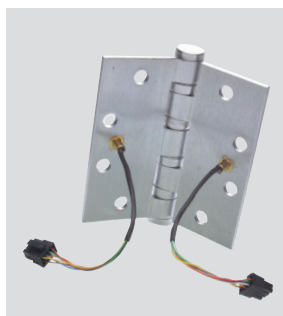

MacPro® Electric Hinges

MacPro® Electric Hinges

MacPro® Electric Hinges connect the power source to electrified locking hardware and exit devices. They are ideal for new construction as well as retrofit and aftermarket applications. MacPro Electric Hinges easily retrofit existing electric hinges with center exit wires.

MacPro® Electric Hinges are easy to install with ElectroLynx® Quick Connect (QC) or Concealed Circuit (CC) connection options. Once installed, the wires are concealed to increase security and prevent tampering.

Portal holes feature brass eyelets to prevent chafing, giving the hinge an extended service life. UL Listed.

Features	Benefits
Center exit wires	Ideal for replacing worn hinges in retrofit applications
No external wires	Eliminates disruption of power due to tampering
Brass eyelets on portal holes	Protects wires from chafing
Common wire colors	Coordinates with other ASSA ABLOY Solutions
UL Listed, ANSI/BHMA A156.1 Standard	Meets or exceeds industry standards
Standard or heavyweight	Available for a range of door weights

Applications:

- Office Buildings
- Light Commercial
- Hospitality