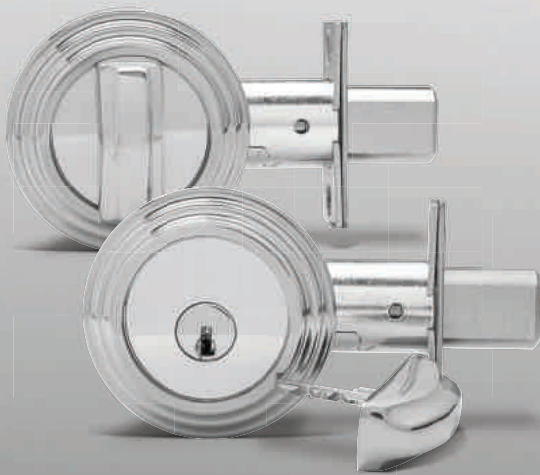

MEDECO Canada: 160 Four Valley Drive
Vaughan, Ontario L4K 4T9
Customer Service: 1-888-633-3264

LT-548130-10 REV A

ASSA ABLOY, the global leader
in door opening solutions

medeco
ASSA ABLOY

MAXIMUM CONTROL

Medeco's patented key control prevents keys from being copied without your knowledge. Your keys may only be duplicated by an authorized Medeco security professional.

MAXIMUM FLEXIBILITY

The removable thumbturn allows easy exit in emergencies, but it can also be removed for additional burglary protection when away.

PROTECTION AGAINST KICKING

Maxum's strike plate has a special design with 2" screws to anchor the strike directly to the building.

PROTECTION AGAINST DRILL ATTACKS

Maxum is built with strategically placed hardened steel inserts to provide the utmost resistance to drilling.

BUILT TO RESIST PRYING WITH A CROWBAR

Maxum's hardened steel bolt is surrounded by heavy-gauge tubular steel to resist crowbar attacks.

GUARDS AGAINST WRENCHING OFF THE LOCK

Maxum's solid brass collar spins under pressure so a wrench is ineffective.

DISARMS THE LOCK PICK

Triple-locking action makes Medeco³ cylinders virtually pickproof.

KEYS CAN'T BE COPIED